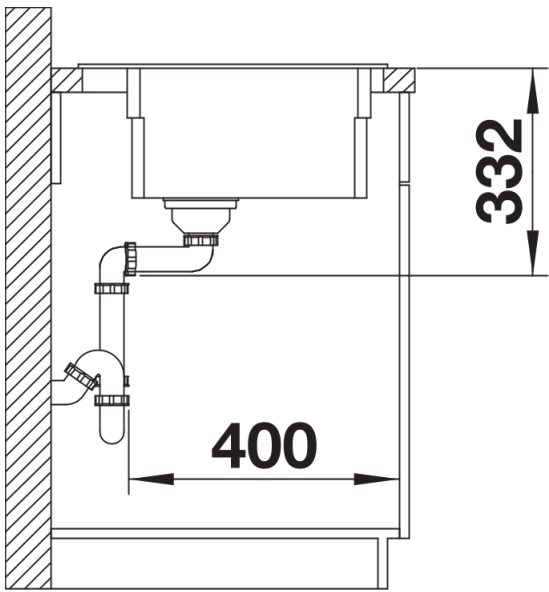

## Scope of supply

---

- With ETAGON rails in stainless steel
- waste fitting with space-saving pipe
- 3 ½" InFino basket strainer

234164 - 2 x ETAGON rails

## Details

---

Top view

Cut-out

Front view

Side view