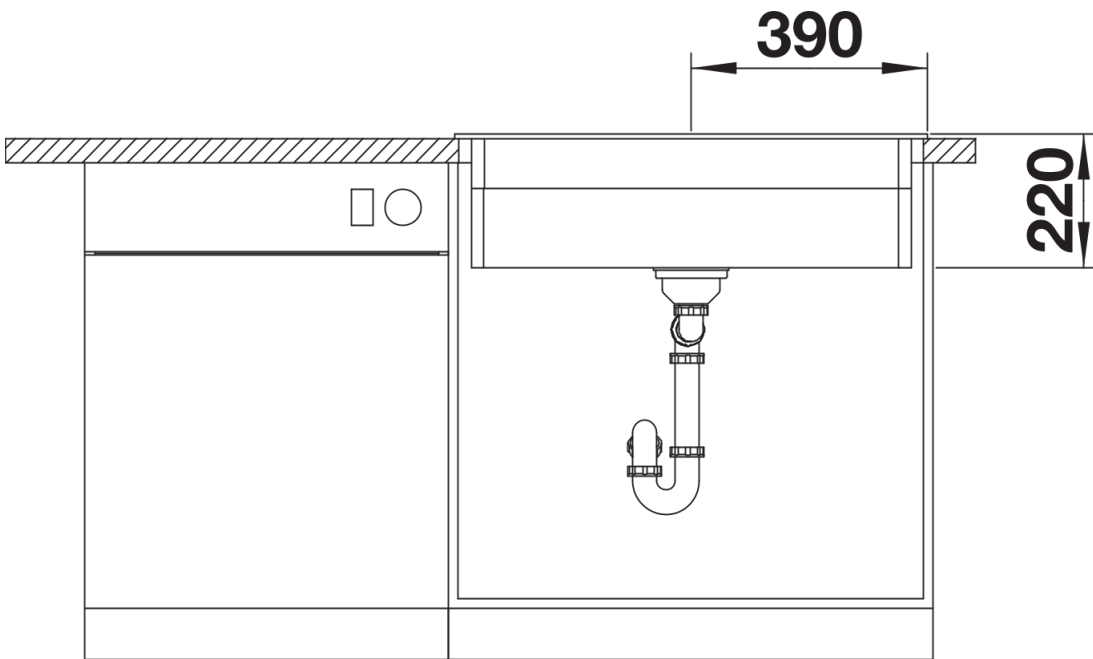

## Scope of supply

---

- With ETAGON rails in stainless steel
- waste fitting with space-saving pipe
- 3 ½" InFino basket strainer

234164 - 2 x ETAGON rails

## Details

---

Top view

Cut-out

Front view

Side view