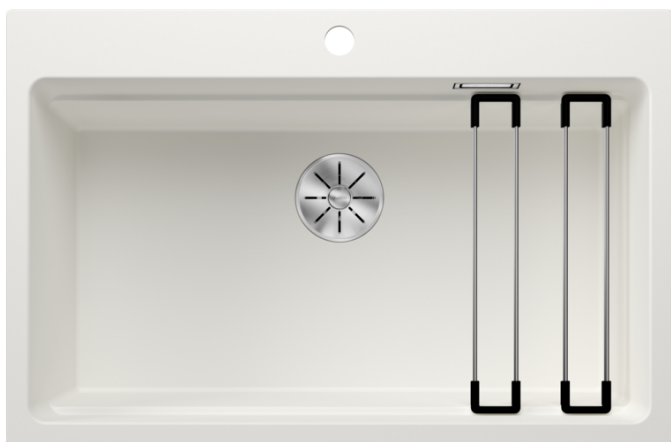

### Benefits

---

- Multifunctional bowl design for smooth multitasking
- Gain separate working levels with the clever ETAGON rails
- Fill cookware without having to hold or rest pans in a wet sink
- Soak baking trays while still using the top half of the bowl
- Rails are easily removed for utilisation around the sink
- Elegant InFino strainer for swift water drainage
- Pair with a BLANCO UNIT drinks system to effortlessly fill pots and glasses using the ETAGON rails

## Colours

---

Available colours:

black  
anthracite  
rock grey  
volcano grey  
white  
soft white  
tartufo  
coffee

SILGRANIT white