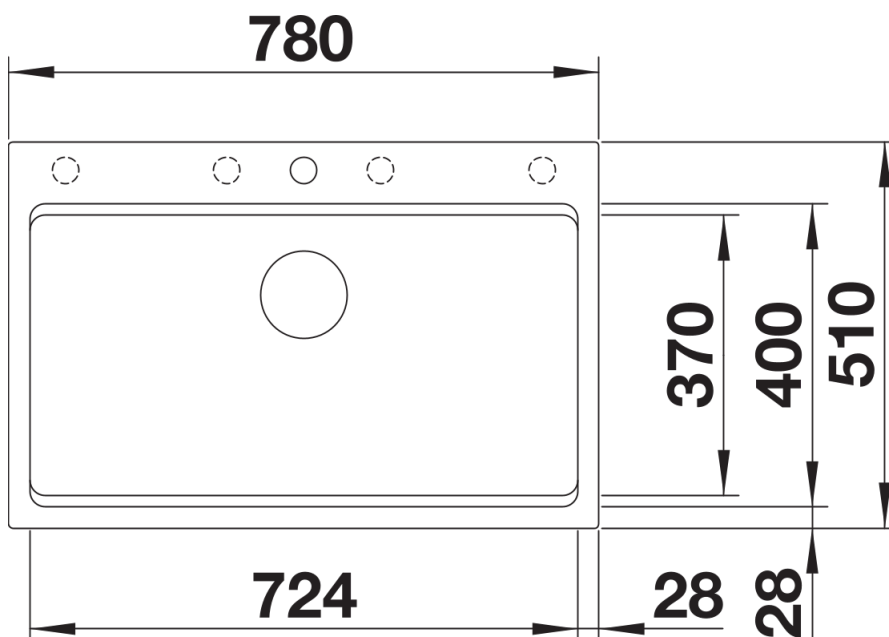

## Scope of supply

---

- With ETAGON rails in stainless steel
- waste fitting with space-saving pipe
- 3 ½" InFino basket strainer

234164 - 2 x ETAGON rails

## Details

---

Top view

Cut-out

Front view

Side view