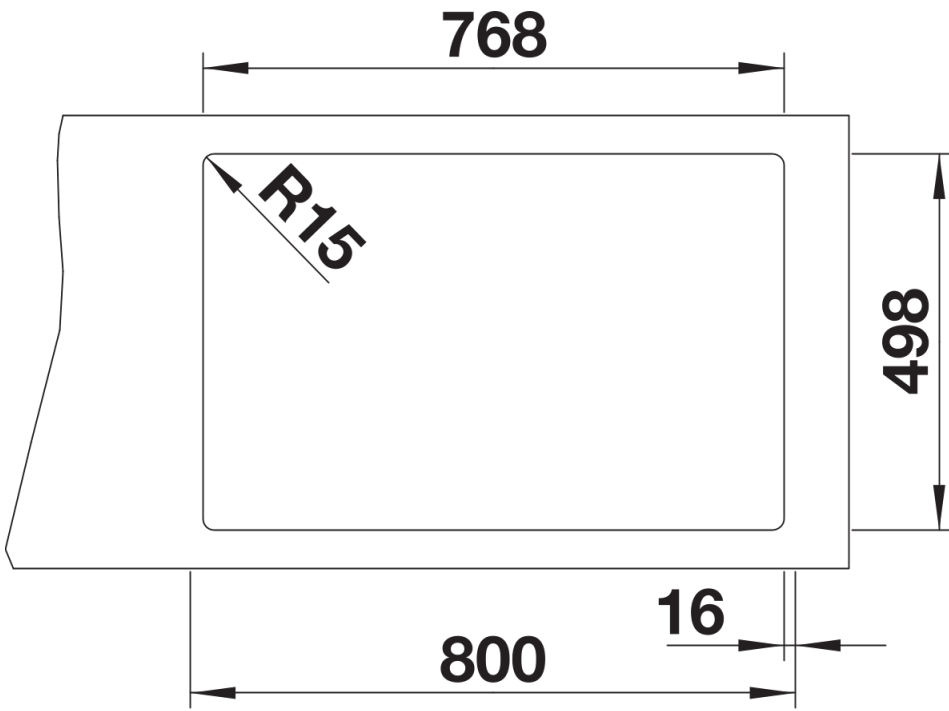

## Scope of supply

---

- With ETAGON rails in stainless steel
- waste fitting with space-saving pipe
- 3 ½" InFino basket strainer

234164 - 2 x ETAGON rails

## Details

---

Top view

Cut-out

Front view

Side view