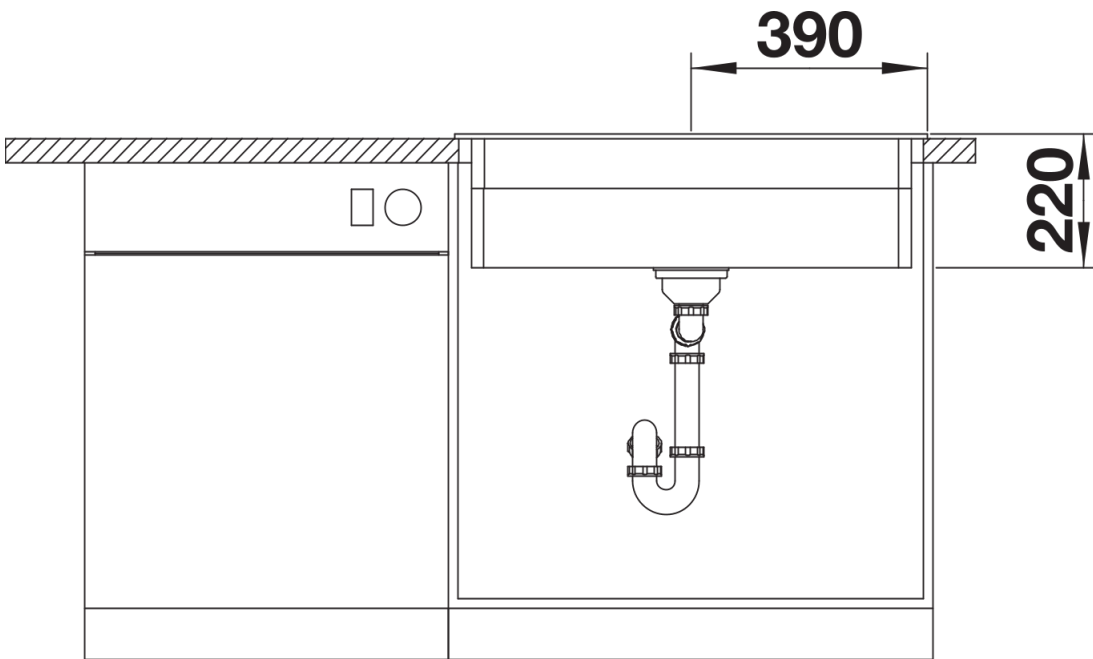

Colours

Available colours:

black
anthracite
rock grey
volcano grey
white
soft white
tartufo
coffee

SILGRANIT tartufo

Planning information

- Cut out: Details provided
Universal handling

Scope of supply

- With ETAGON rails in stainless steel
- waste fitting with space-saving pipe
- 3 ½" InFino basket strainer

234164 - 2 x ETAGON rails

Details

Top view

Cut-out

Front view

Side view