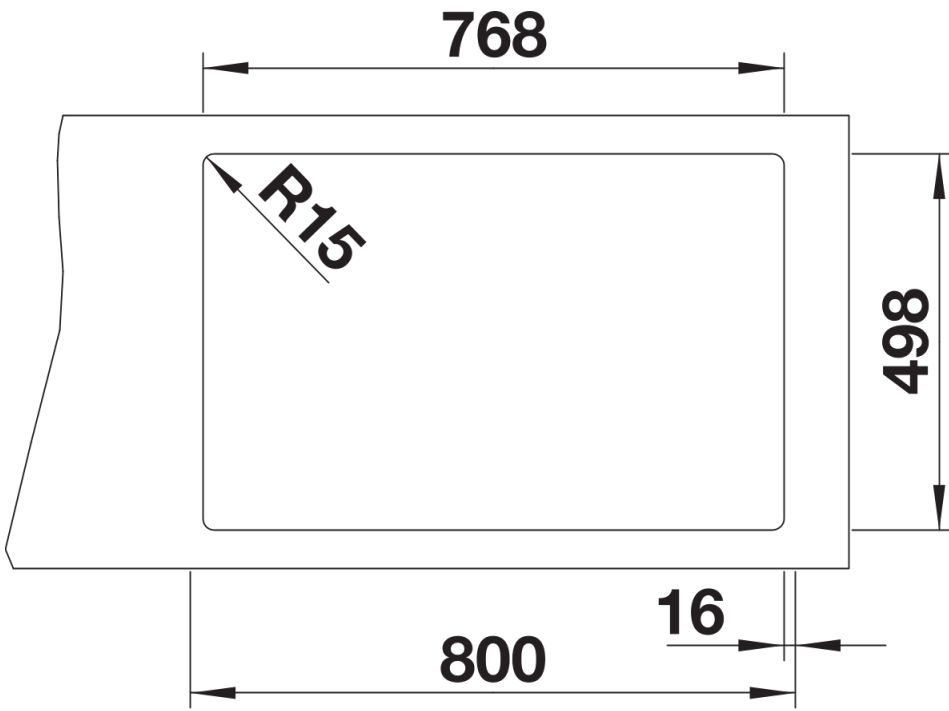

Colours

Available colours:

black
anthracite
rock grey
volcano grey
white
soft white
tartufo
coffee

SILGRANIT tartufo

Planning information

- Cut out: Details provided
Universal handling

Scope of supply

- With ETAGON rails in stainless steel
- waste fitting with space-saving pipe
- 3 ½" InFino basket strainer

234164 - 2 x ETAGON rails

Details

Top view

Cut-out

Front view

Side view