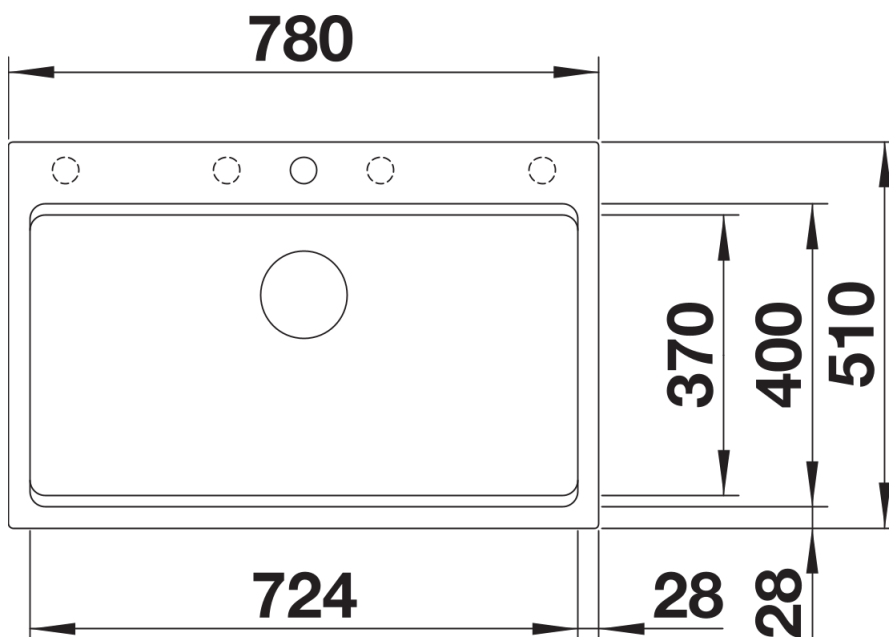

Colours

Available colours:

black
anthracite
rock grey
volcano grey
white
soft white
tartufo
coffee

SILGRANIT tartufo

Planning information

- Cut out: Details provided
Universal handling

Scope of supply

- With ETAGON rails in stainless steel
- waste fitting with space-saving pipe
- 3 ½" InFino basket strainer

234164 - 2 x ETAGON rails

Details

Top view

Cut-out

Front view

Side view