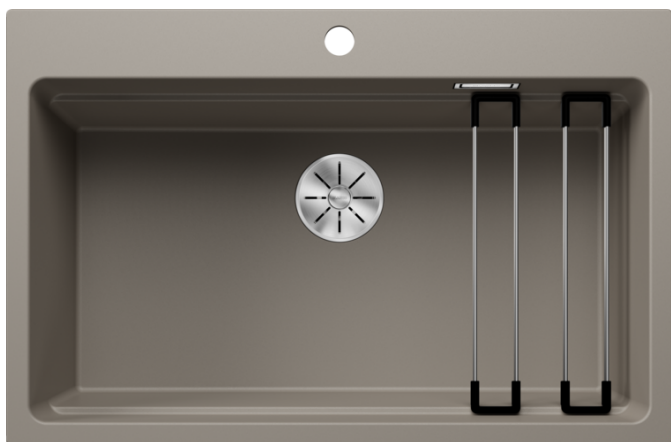

Product information sheet ETAGON 8

Item no. 525194

Benefits

- Multifunctional bowl design for smooth multitasking
- Gain separate working levels with the clever ETAGON rails
- Fill cookware without having to hold or rest pans in a wet sink
- Soak baking trays while still using the top half of the bowl
- Rails are easily removed for utilisation around the sink
- Elegant InFino strainer for swift water drainage
- Pair with a BLANCO UNIT drinks system to effortlessly fill pots and glasses using the ETAGON rails

Colours

Available colours:

black
anthracite
rock grey
volcano grey
white
soft white
tartufo
coffee

SILGRANIT tartufo

Planning information

- Cut out: Details provided
Universal handling

Scope of supply

- With ETAGON rails in stainless steel
- waste fitting with space-saving pipe
- 3 ½" InFino basket strainer