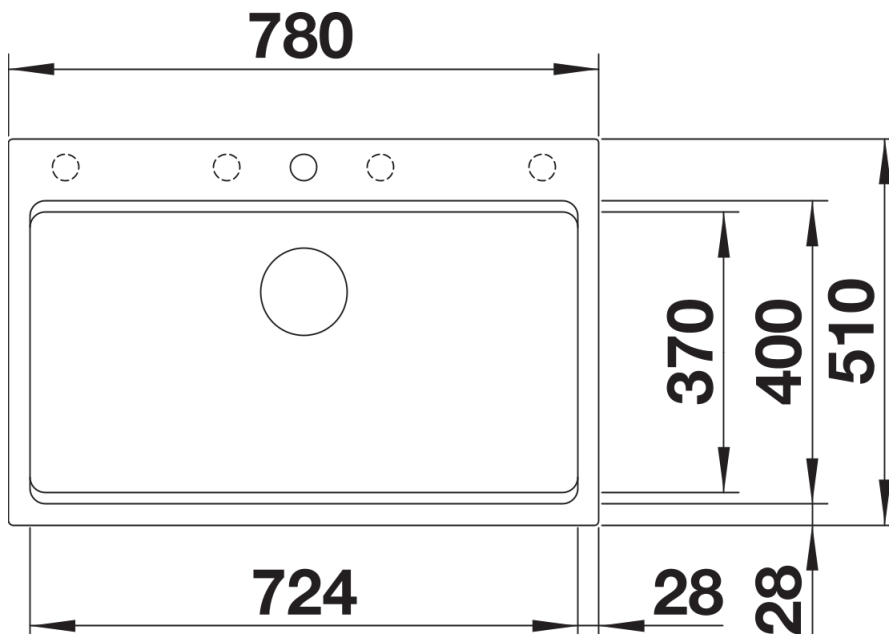

Colours

Available colours:

black
anthracite
rock grey
volcano grey
white
soft white
tartufo
coffee

SILGRANIT coffee

Planning information

- Cut out: Details provided
Universal handling

Scope of supply

- With ETAGON rails in stainless steel
- waste fitting with space-saving pipe
- 3 ½" InFino basket strainer

234164 - 2 x ETAGON rails

Details

Top view

Cut-out

Front view

Side view