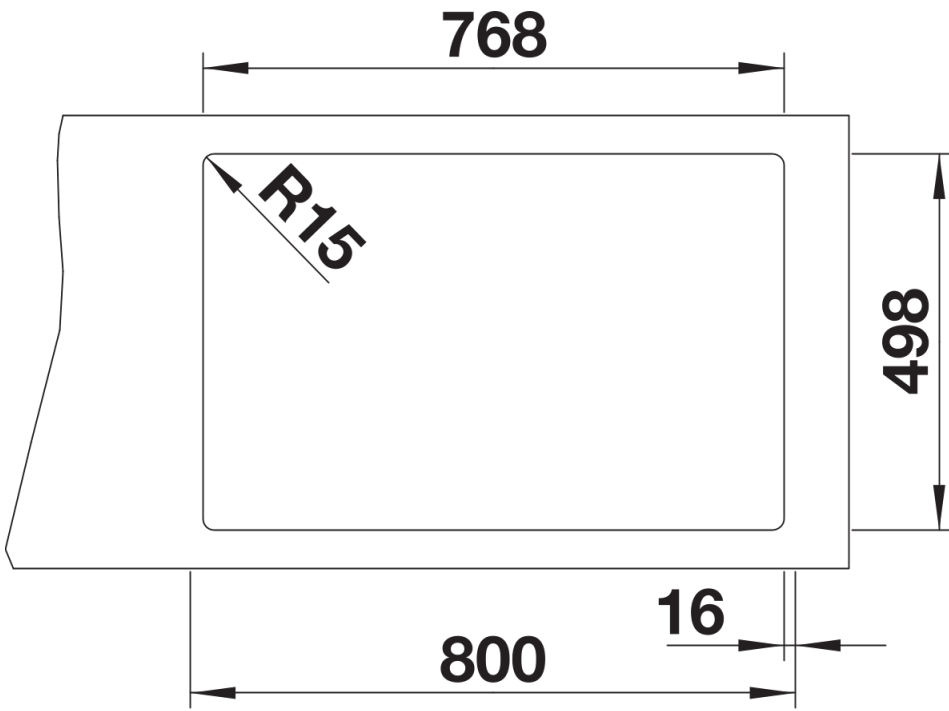

Colours

Available colours:

black
anthracite
rock grey
volcano grey
white
soft white
tartufo
coffee

SILGRANIT coffee

Planning information

- Cut out: Details provided
Universal handling

Scope of supply

- With ETAGON rails in stainless steel
- waste fitting with space-saving pipe
- 3 ½" InFino basket strainer

234164 - 2 x ETAGON rails

Details

Top view

Cut-out

Front view

Side view