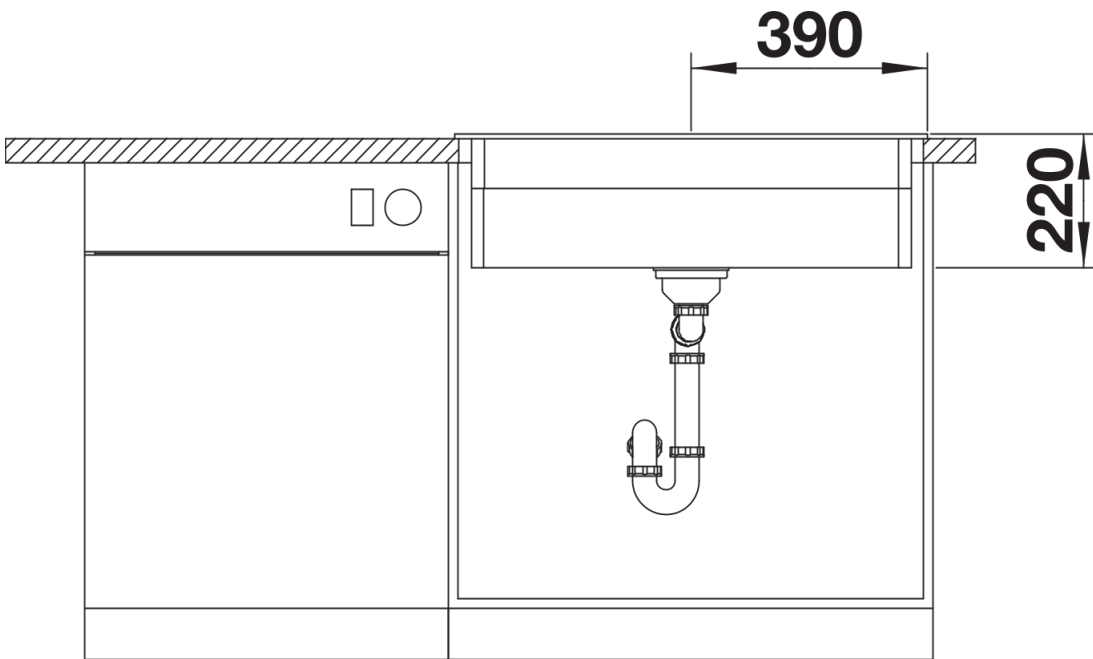

Colours

Available colours:

black
anthracite
rock grey
volcano grey
white
soft white
tartufo
coffee

SILGRANIT soft white

Planning information

- Cut out: Details provided
Universal handling

Scope of supply

- With ETAGON rails in stainless steel
- waste fitting with space-saving pipe
- 3 ½" InFino basket strainer

234164 - 2 x ETAGON rails

Details

Top view

Cut-out

Front view

Side view