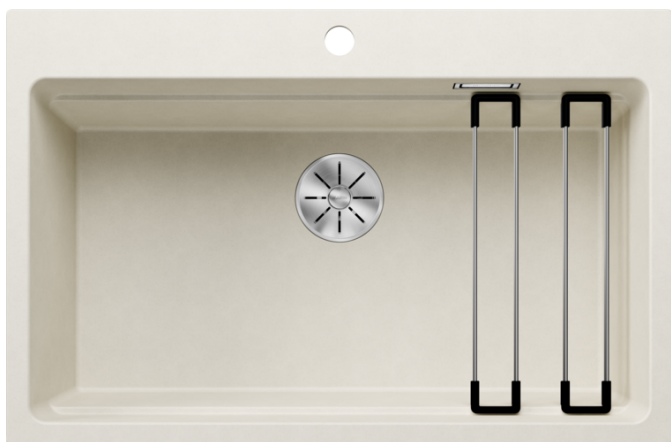

Product information sheet ETAGON 8

Item no. 527079

Benefits

- Multifunctional bowl design for smooth multitasking
- Gain separate working levels with the clever ETAGON rails
- Fill cookware without having to hold or rest pans in a wet sink
- Soak baking trays while still using the top half of the bowl
- Rails are easily removed for utilisation around the sink
- Elegant InFino strainer for swift water drainage
- Pair with a BLANCO UNIT drinks system to effortlessly fill pots and glasses using the ETAGON rails

Colours

Available colours:

black
anthracite
rock grey
volcano grey
white
soft white
tartufo
coffee

SILGRANIT soft white

Planning information

- Cut out: Details provided
Universal handling

Scope of supply

- With ETAGON rails in stainless steel
- waste fitting with space-saving pipe
- 3 ½" InFino basket strainer