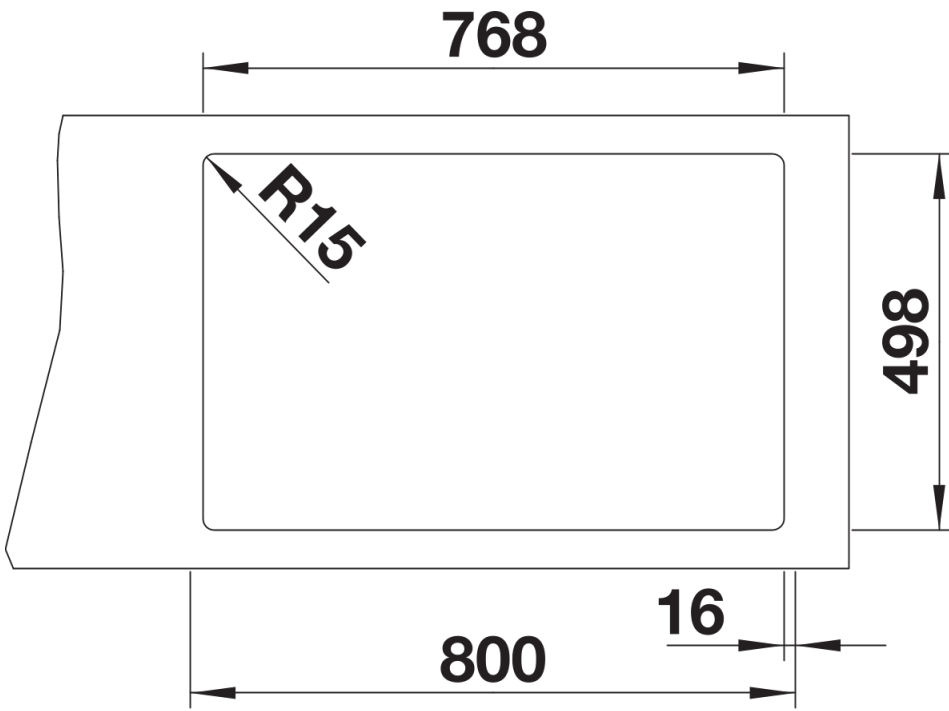

Colours

Available colours:

black
anthracite
rock grey
volcano grey
white
soft white
tartufo
coffee

SILGRANIT soft white

Planning information

- Cut out: Details provided
Universal handling

Scope of supply

- With ETAGON rails in stainless steel
- waste fitting with space-saving pipe
- 3 ½" InFino basket strainer

234164 - 2 x ETAGON rails

Details

Top view

Cut-out

Front view

Side view