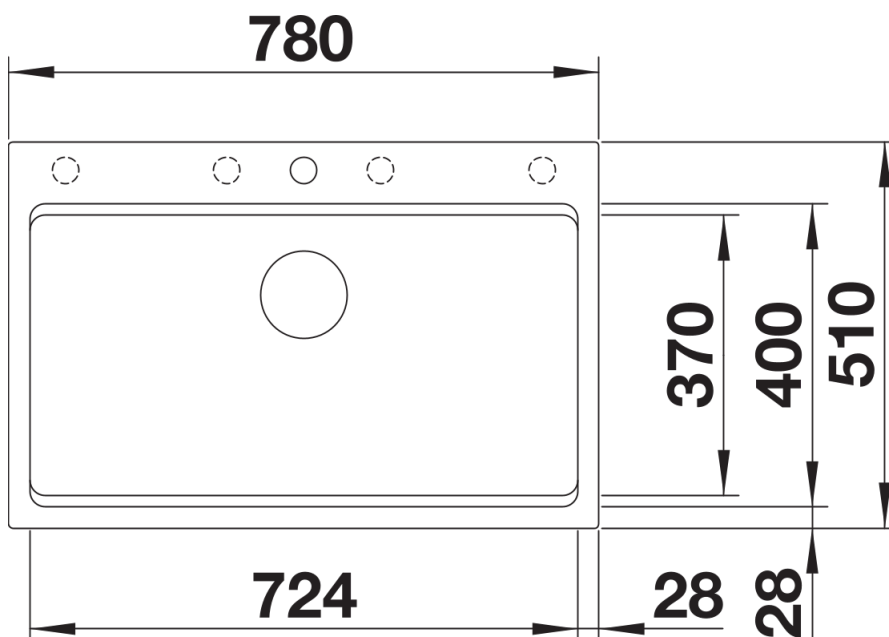

Colours

Available colours:

black
anthracite
rock grey
volcano grey
white
soft white
tartufo
coffee

SILGRANIT soft white

Planning information

- Cut out: Details provided
Universal handling

Scope of supply

- With ETAGON rails in stainless steel
- waste fitting with space-saving pipe
- 3 ½" InFino basket strainer

234164 - 2 x ETAGON rails

Details

Top view

Cut-out

Front view

Side view