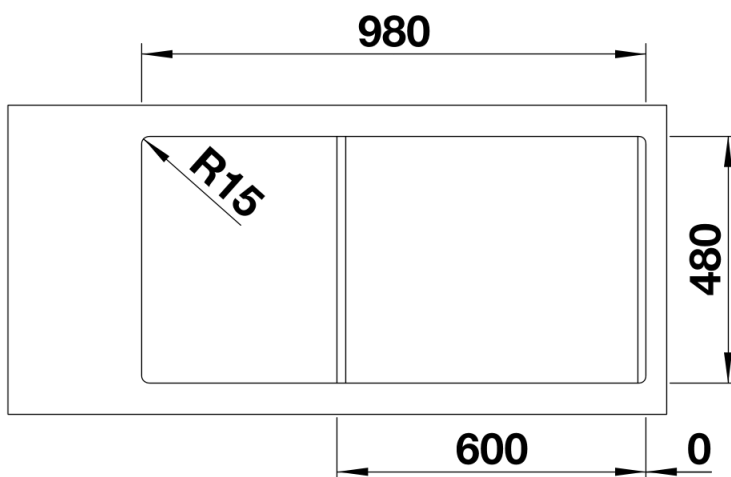

Colours

Available colours:

- anthracite
- rock grey
- white
- alu metallic

SILGRANIT anthracite

Scope of supply

- SITYPad lemon, SITYBox lemon, waste kit with space saving pipe, 3 1/2" InFino basket strainer

Details

Top view

Cut-out

Front view

Side view