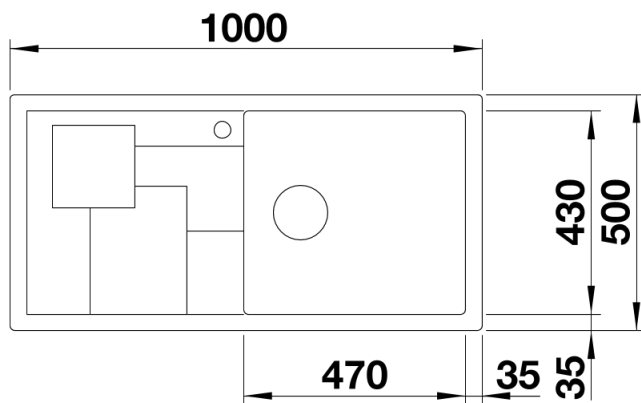

Colours

Available colours:

- anthracite
- rock grey
- white
- alu metallic

SILGRANIT anthracite

Scope of supply

- SITYPad lemon, SITYBox lemon, waste kit with space saving pipe, 3 1/2" InFino basket strainer

Details

Top view

Cut-out

Front view

Side view