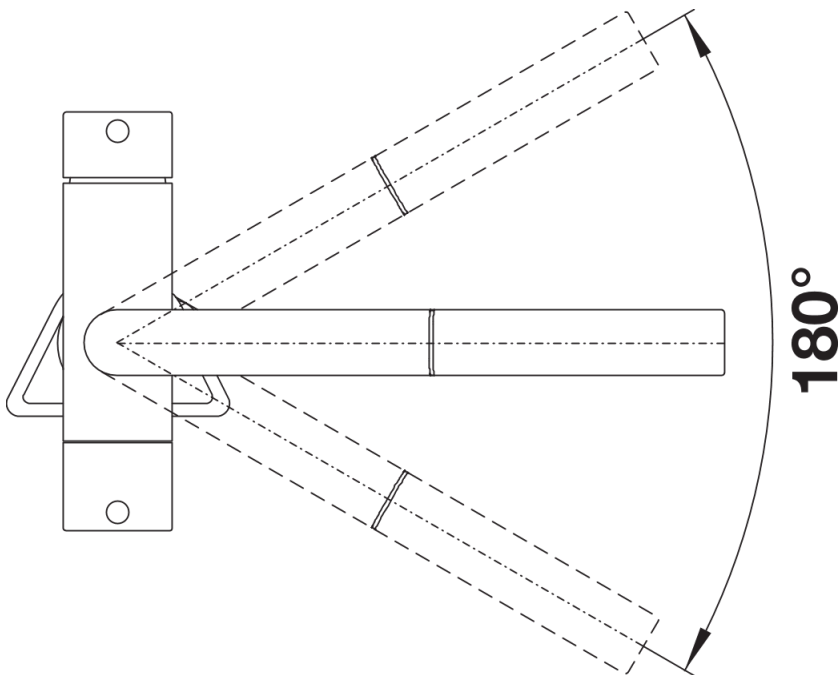

## Scope of supply

---

- 180° swivel spout for greater reach
- Ø 35 mm tap hole required
- With ceramic disk cartridge
- Flexible connector pipes, 450 mm long and 3/8" nut for particularly easy and safe installation
- Patented jet regulator for markedly reduced scaling
- Stabilisation plate to increase the stability of the tap when fitted in stainless steel sinks
- LGA approved
- High-end water filtering system by BWT, incl. filter head and multi-stage filter cartridge
- Flowmeter to display remaining filter capacity

## Details

---

Swivel range

Side view