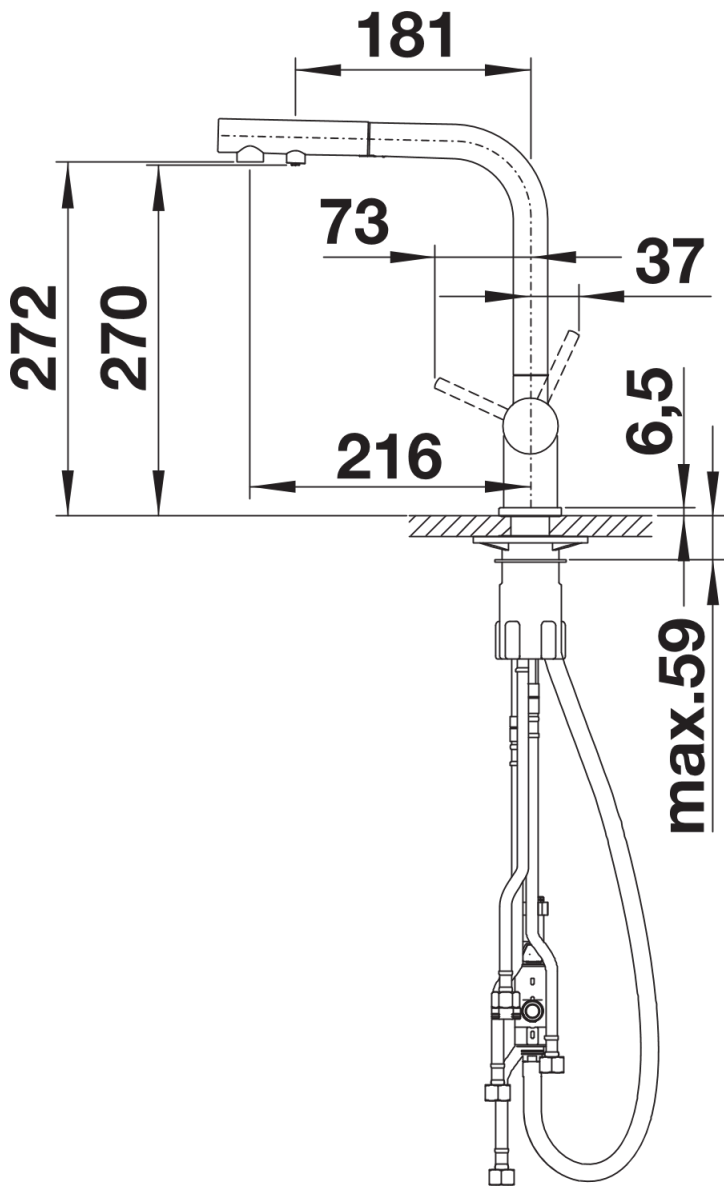

## Product information sheet FONTAS-S II Filter

Item no. 525230

## Scope of supply

---

- 180° swivel spout for greater reach
- Ø 35 mm tap hole required
- With ceramic disk cartridge
- Flexible connector pipes, 450 mm long and 3/8" nut for particularly easy and safe installation
- Patented jet regulator for markedly reduced scaling
- Stabilisation plate to increase the stability of the tap when fitted in stainless steel sinks
- LGA approved
- High-end water filtering system by BWT, incl. filter head and multi-stage filter cartridge
- Flowmeter to display remaining filter capacity

525273 - filter cartridge

## Details

---

Swivel range

Side view