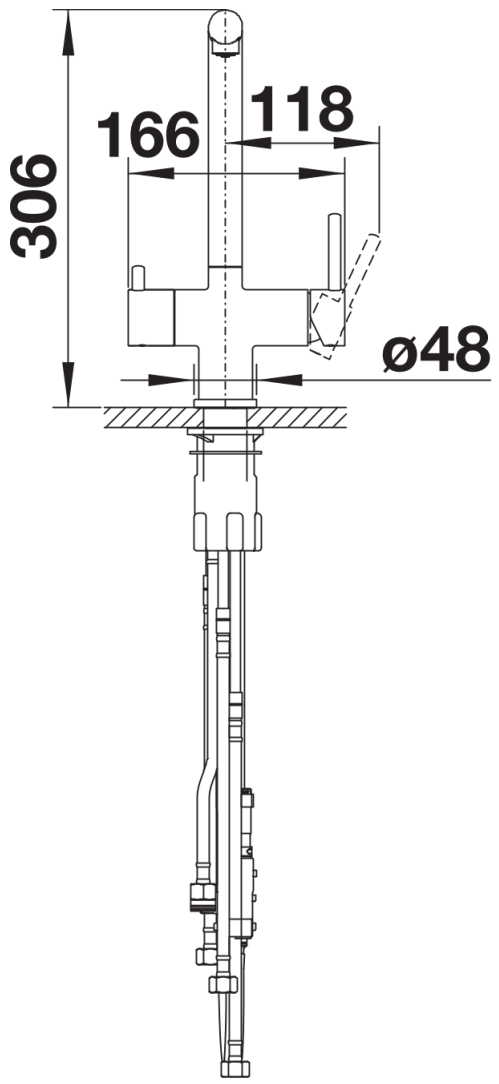

## Product information sheet FONTAS-S II Filter

Item no. 525230

## Scope of supply

---

- 180° swivel spout for greater reach
- Ø 35 mm tap hole required
- With ceramic disk cartridge
- Flexible connector pipes, 450 mm long and 3/8" nut for particularly easy and safe installation
- Patented jet regulator for markedly reduced scaling
- Stabilisation plate to increase the stability of the tap when fitted in stainless steel sinks
- LGA approved
- High-end water filtering system by BWT, incl. filter head and multi-stage filter cartridge
- Flowmeter to display remaining filter capacity

525273 - filter cartridge

## Details

---

Swivel range

Side view