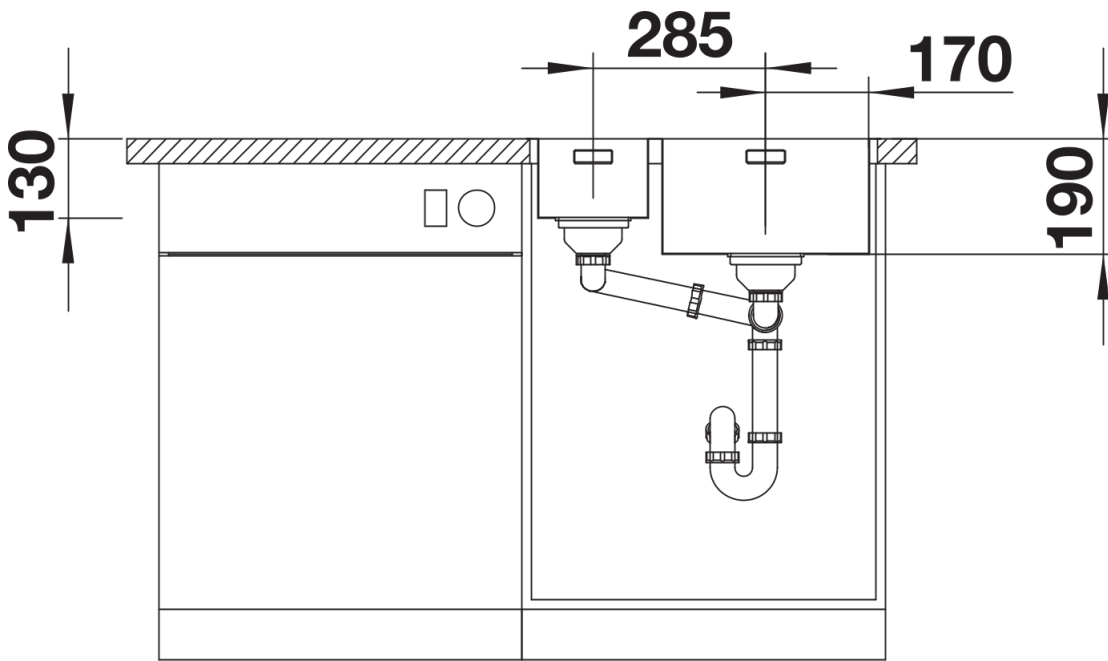

## Planning information

---

- Cut out size: 575 x 490 x R15
- German warehouse stock, allow 10 working days.

## Scope of supply

---

- Waste and overflow fitting with space-saving pipe
- 3 ½" InFino basket strainer with pop-up waste
- fixing kit

## Details

---

Top view

Cut-out

Front view

Side view