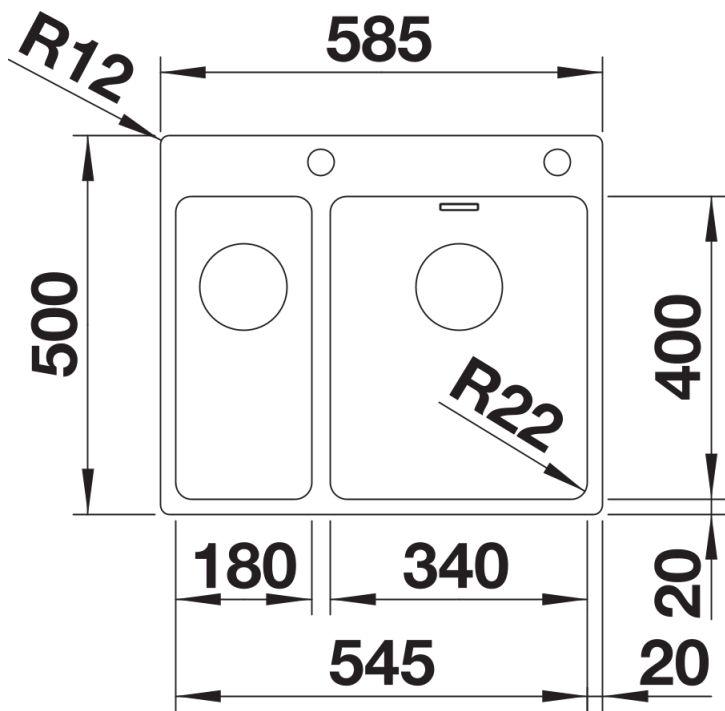

## Planning information

---

- Cut out size: 575 x 490 x R15
- German warehouse stock, allow 10 working days.

## Scope of supply

---

- Waste and overflow fitting with space-saving pipe
- 3 ½" InFino basket strainer with pop-up waste
- fixing kit

## Details

---

Top view

Cut-out

Front view

Side view