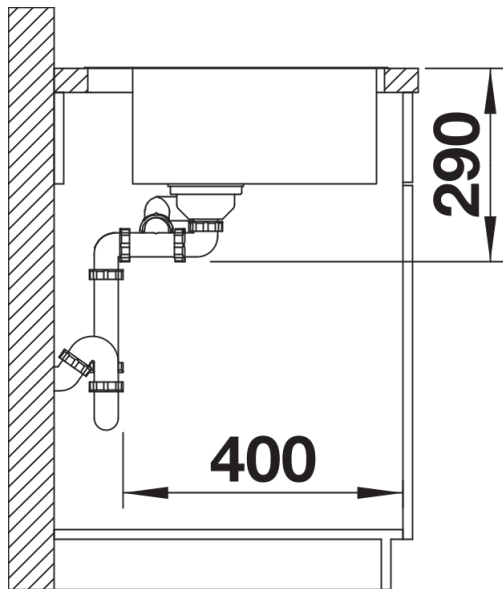

## Planning information

---

- Cut out size: 575 x 490 x R15
- German warehouse stock, allow 10 working days.

## Scope of supply

---

- Waste and overflow fitting with space-saving pipe
- 3 ½" InFino basket strainer with pop-up waste
- fixing kit

## Details

---

Top view

Cut-out

Front view

Side view