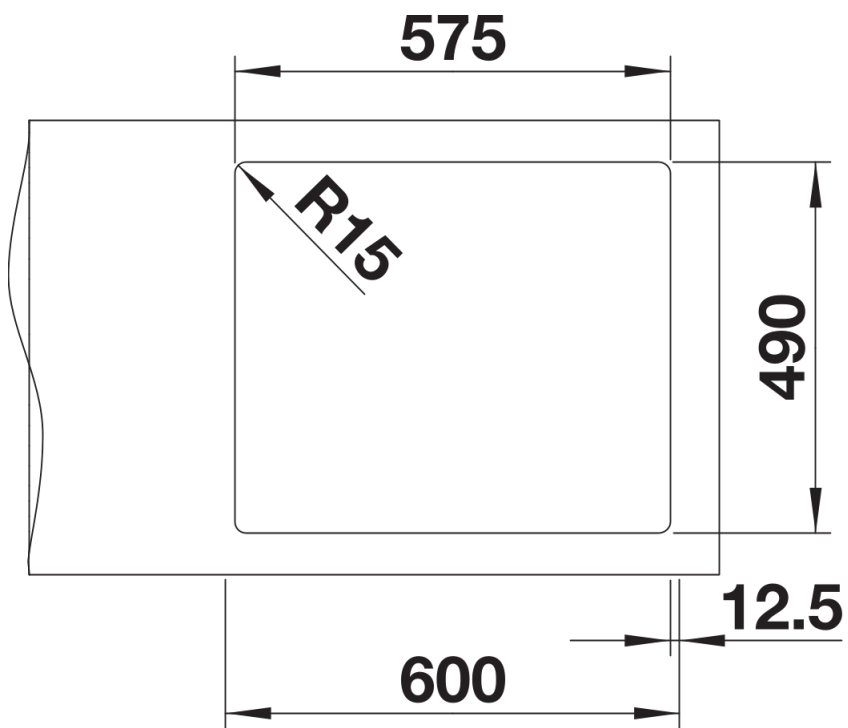

## Planning information

---

- Cut out size: 575 x 490 x R15
- German warehouse stock, allow 10 working days.

## Scope of supply

---

- Waste and overflow fitting with space-saving pipe
- 3 ½" InFino basket strainer with pop-up waste
- fixing kit

## Details

---

Top view

Cut-out

Front view

Side view