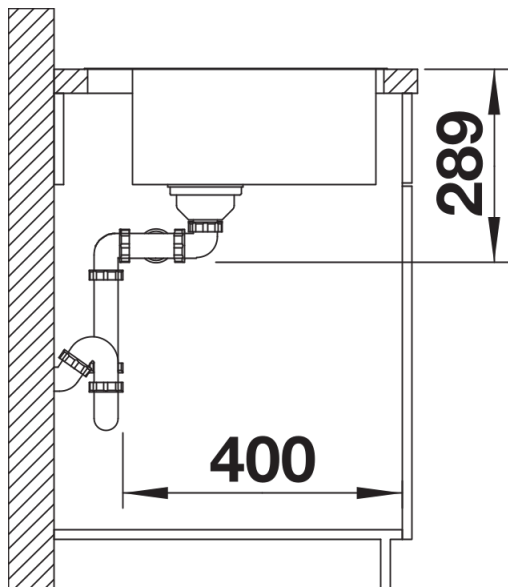

## Planning information

---

- Cut out: 855 x 490 x R15
- No additional holes possible. For the installation of a soap dispenser the pop-up waste needs to be replaced by the soap dispenser and the pop-up device by the manual strainer.

## Scope of supply

---

- Waste and overflow fitting with space-saving pipe
- 3 ½" InFino basket strainer with pop-up waste
- fixing kit

## Details

---

Top view

Cut-out

Front view

Side view