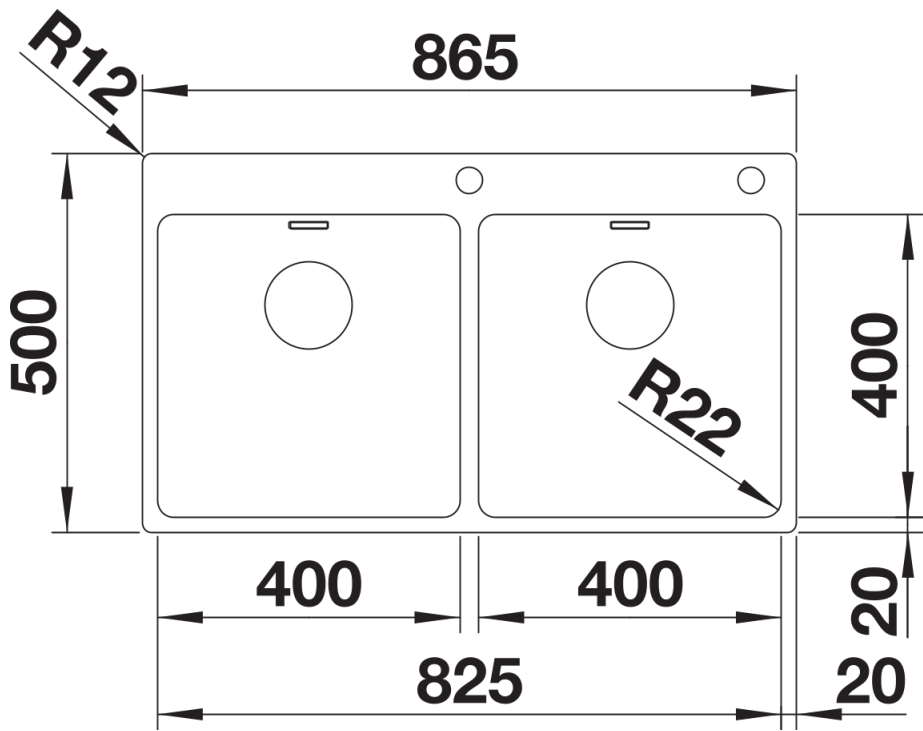

## Planning information

---

- Cut out: 855 x 490 x R15
- No additional holes possible. For the installation of a soap dispenser the pop-up waste needs to be replaced by the soap dispenser and the pop-up device by the manual strainer.

## Scope of supply

---

- Waste and overflow fitting with space-saving pipe
- 3 ½" InFino basket strainer with pop-up waste
- fixing kit

## Details

---

Top view

Cut-out

Front view

Side view