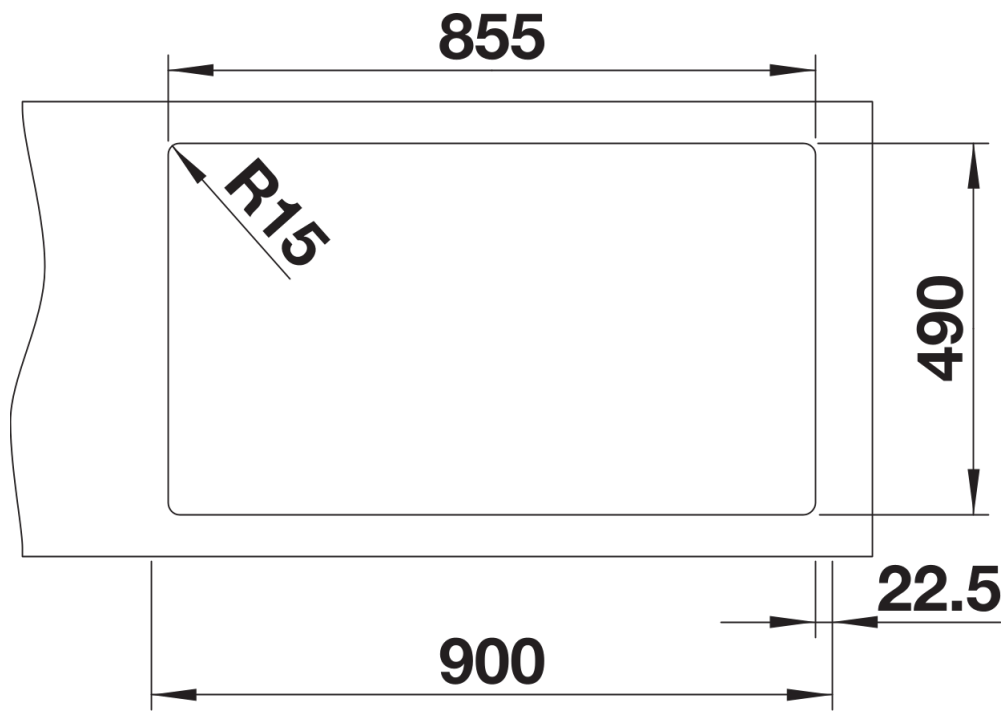

## Planning information

---

- Cut out: 855 x 490 x R15
- No additional holes possible. For the installation of a soap dispenser the pop-up waste needs to be replaced by the soap dispenser and the pop-up device by the manual strainer.

## Scope of supply

---

- Waste and overflow fitting with space-saving pipe
- 3 ½" InFino basket strainer with pop-up waste
- fixing kit

## Details

---

Top view

Cut-out

Front view

Side view