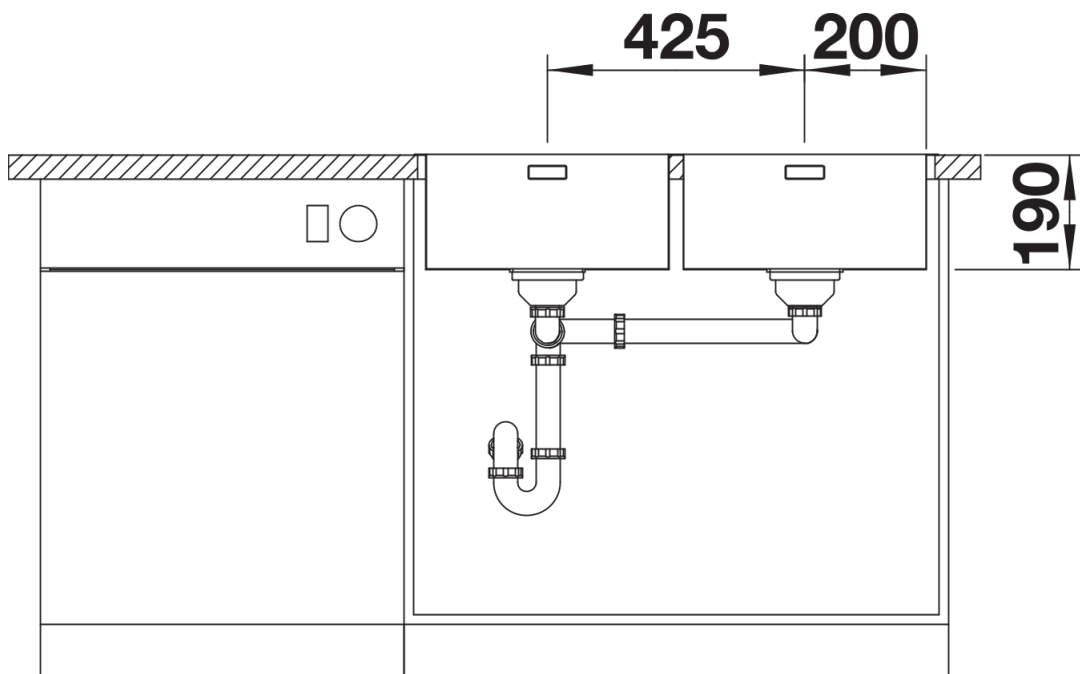

## Planning information

---

- Cut out: 855 x 490 x R15
- No additional holes possible. For the installation of a soap dispenser the pop-up waste needs to be replaced by the soap dispenser and the pop-up device by the manual strainer.

## Scope of supply

---

- Waste and overflow fitting with space-saving pipe
- 3 ½" InFino basket strainer with pop-up waste
- fixing kit

## Details

---

Top view

Cut-out

Front view

Side view