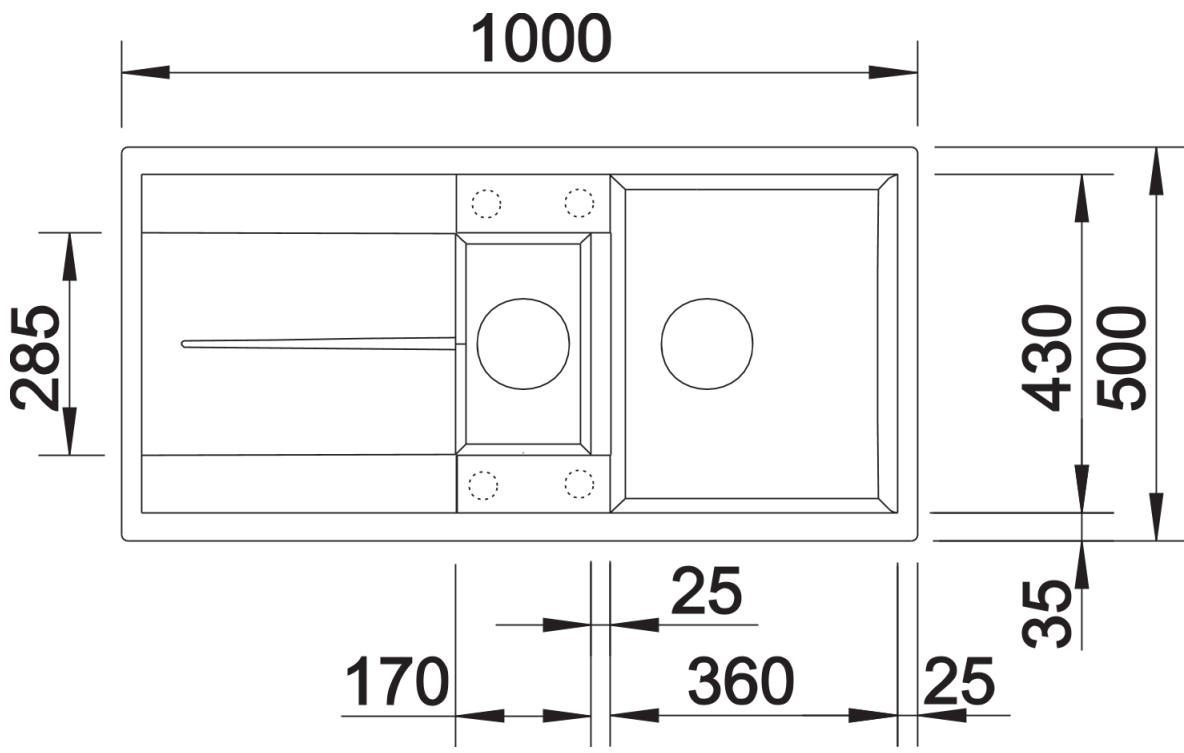

Product information sheet METRA 6 S

Item no. 525313

Benefits

- Young, straight-lined design
- The unsurpassed capacity of the bowl provides even more room to do the washing up
- The additional bowl provides a high degree of comfort
- Spacious draining area provides a high degree of comfort
- Aesthetic low-profile rim design
- Can be installed reversibly and also as under mount sink

Colours

Available colours:

Concrete-Style

SILGRANIT Concrete-Style

Planning information

- Cut out size: 980 x 480 x R15
- Universal handing

Scope of supply

- stainless steel colander, Waste fitting with space-saving pipe, two 3 1/2" basket strainers, pop-up waste for main bowl

Details

Top view

Cut-out

Front view

Side view