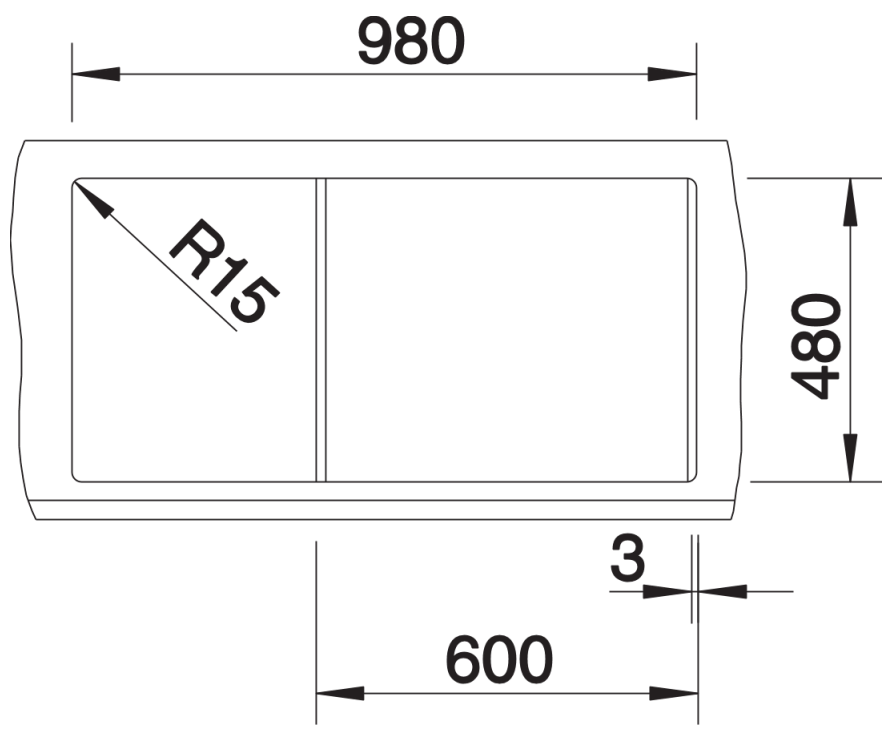

Product information sheet METRA 6 S

Item no. 525313

Benefits

- Young, straight-lined design
- The unsurpassed capacity of the bowl provides even more room to do the washing up
- The additional bowl provides a high degree of comfort
- Spacious draining area provides a high degree of comfort
- Aesthetic low-profile rim design
- Can be installed reversibly and also as under mount sink

Colours

Available colours:

Concrete-Style

SILGRANIT Concrete-Style

Planning information

- Cut out size: 980 x 480 x R15
- Universal handing

Scope of supply

- stainless steel colander, Waste fitting with space-saving pipe, two 3 1/2" basket strainers, pop-up waste for main bowl

Details

Top view

Cut-out

Front view

Side view