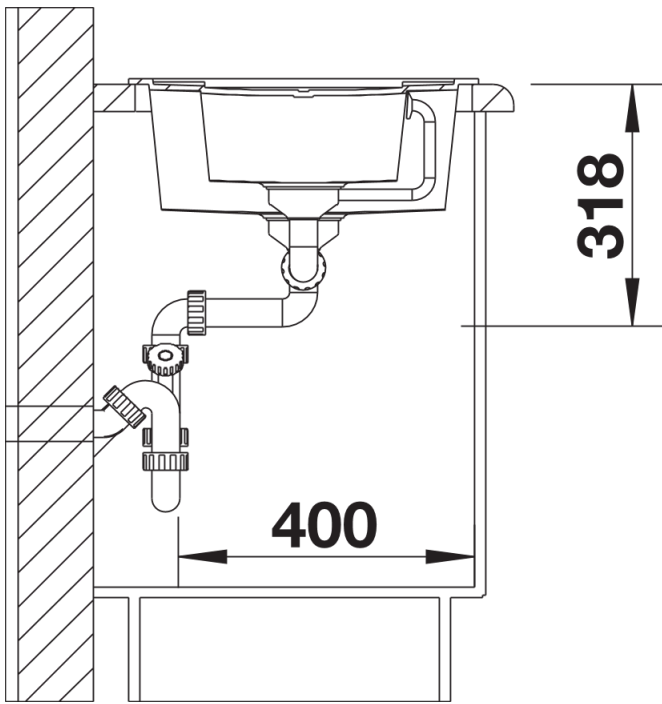

Product information sheet METRA 6 S

Item no. 525313

Benefits

- Young, straight-lined design
- The unsurpassed capacity of the bowl provides even more room to do the washing up
- The additional bowl provides a high degree of comfort
- Spacious draining area provides a high degree of comfort
- Aesthetic low-profile rim design
- Can be installed reversibly and also as under mount sink

Colours

Available colours:

Concrete-Style

SILGRANIT Concrete-Style

Planning information

- Cut out size: 980 x 480 x R15
- Universal handing

Scope of supply

- stainless steel colander, Waste fitting with space-saving pipe, two 3 1/2" basket strainers, pop-up waste for main bowl

Details

Top view

Cut-out

Front view

Side view