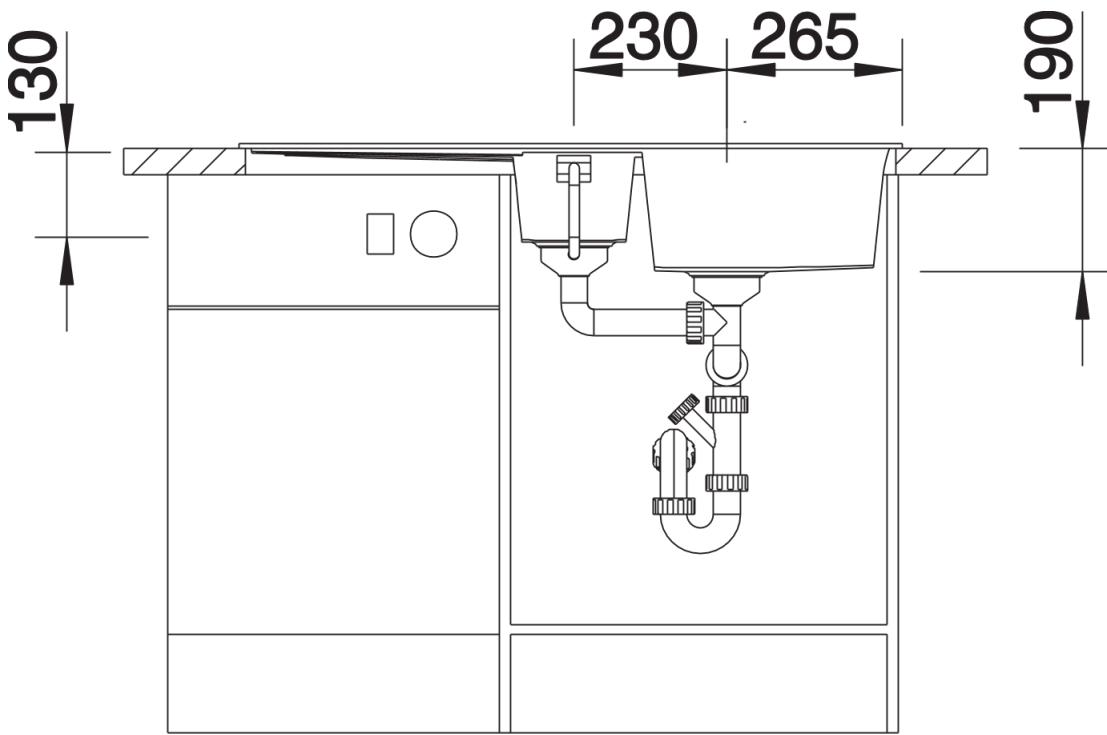

Product information sheet METRA 6 S

Item no. 525313

Benefits

- Young, straight-lined design
- The unsurpassed capacity of the bowl provides even more room to do the washing up
- The additional bowl provides a high degree of comfort
- Spacious draining area provides a high degree of comfort
- Aesthetic low-profile rim design
- Can be installed reversibly and also as under mount sink

Colours

Available colours:

Concrete-Style

SILGRANIT Concrete-Style

Planning information

- Cut out size: 980 x 480 x R15
- Universal handing

Scope of supply

- stainless steel colander, Waste fitting with space-saving pipe, two 3 1/2" basket strainers, pop-up waste for main bowl

Details

Top view

Cut-out

Front view

Side view