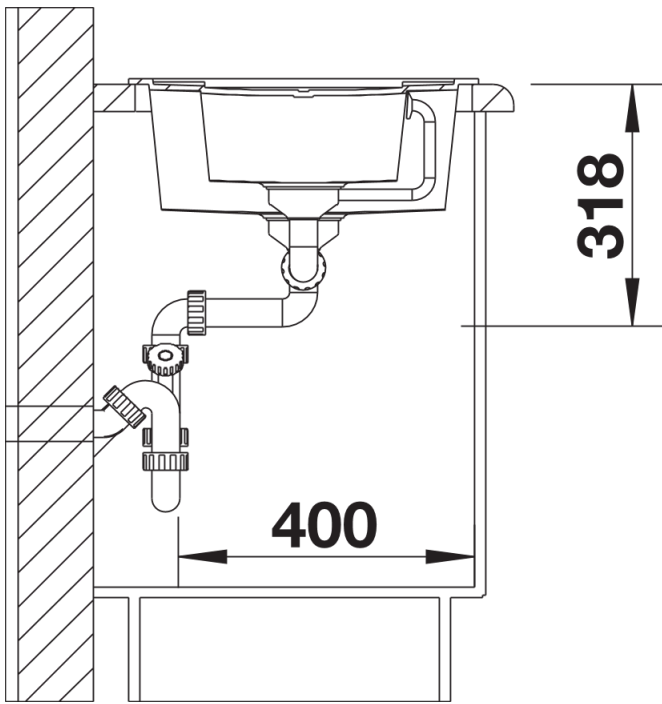

## Planning information

---

- Cut out size: 980 x 480 x R15
- Universal handing

## Scope of supply

---

- stainless steel colander
- Waste fitting with space-saving pipe
- two 3 1/2" basket strainers
- pop-up waste for main bowl

## Details

---

Top view

Cut-out

Front view

Side view