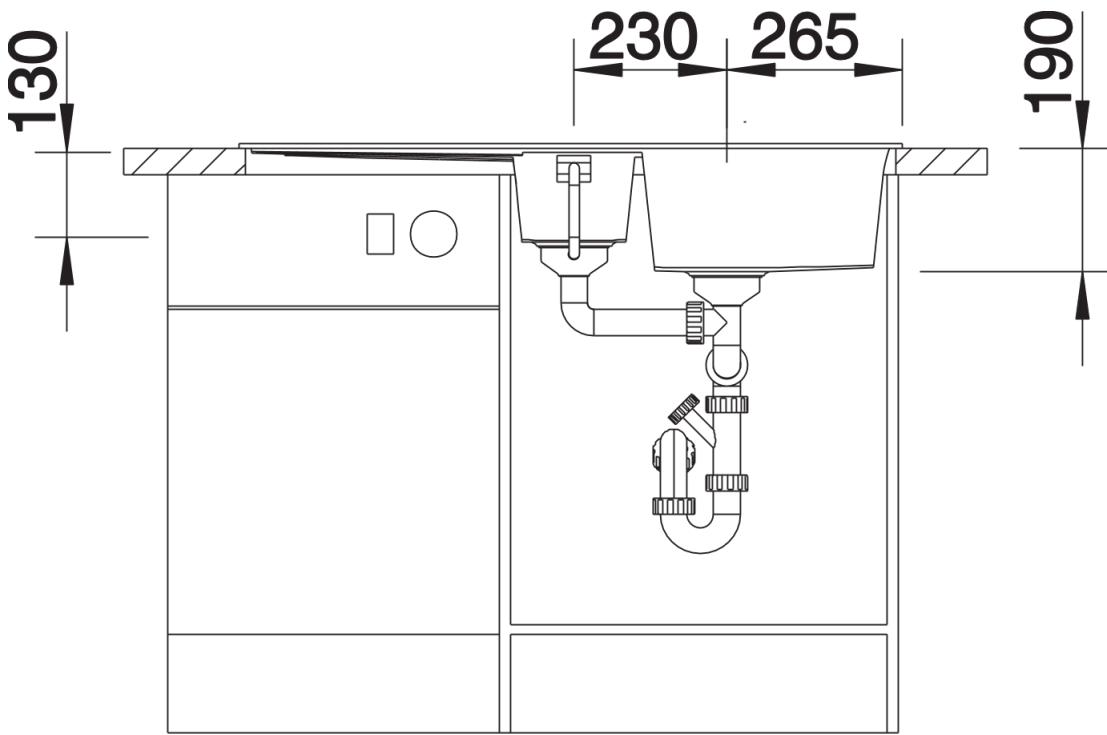

## Planning information

---

- Cut out size: 980 x 480 x R15
- Universal handing

## Scope of supply

---

- stainless steel colander
- Waste fitting with space-saving pipe
- two 3 1/2" basket strainers
- pop-up waste for main bowl

## Details

---

Top view

Cut-out

Front view

Side view