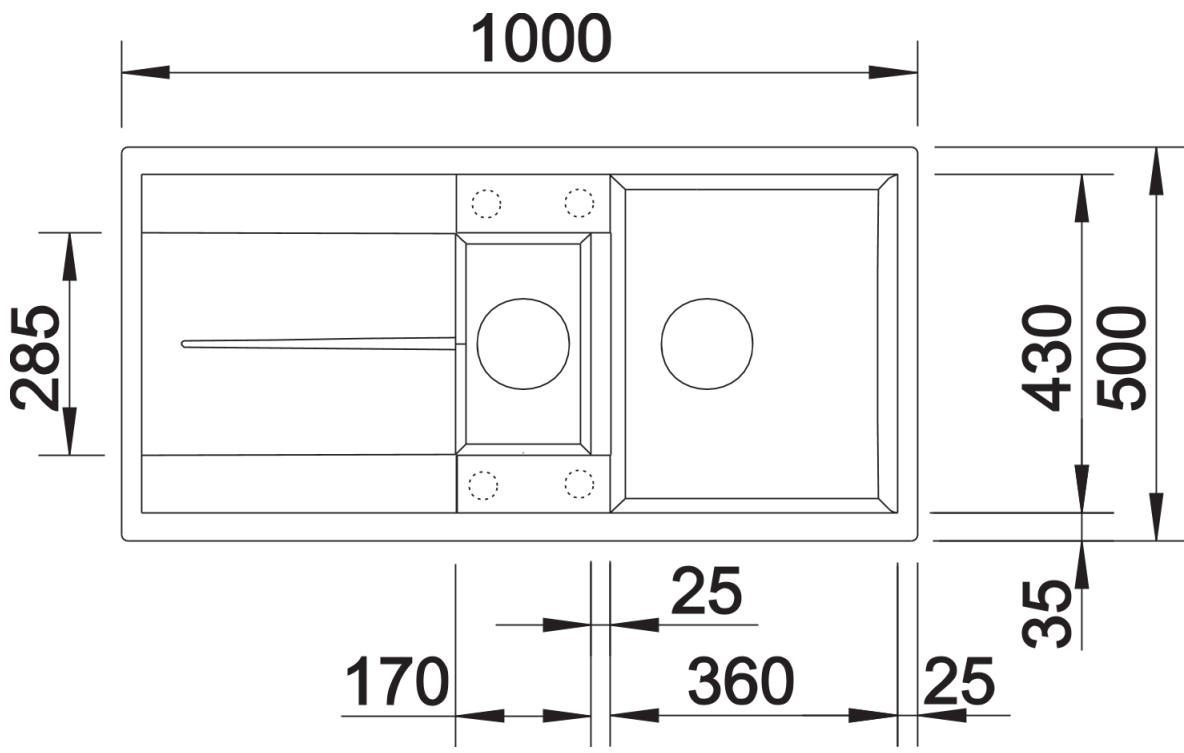

## Planning information

---

- Cut out size: 980 x 480 x R15
- Universal handing

## Scope of supply

---

- stainless steel colander
- Waste fitting with space-saving pipe
- two 3 1/2" basket strainers
- pop-up waste for main bowl

## Details

---

Top view

Cut-out

Front view

Side view