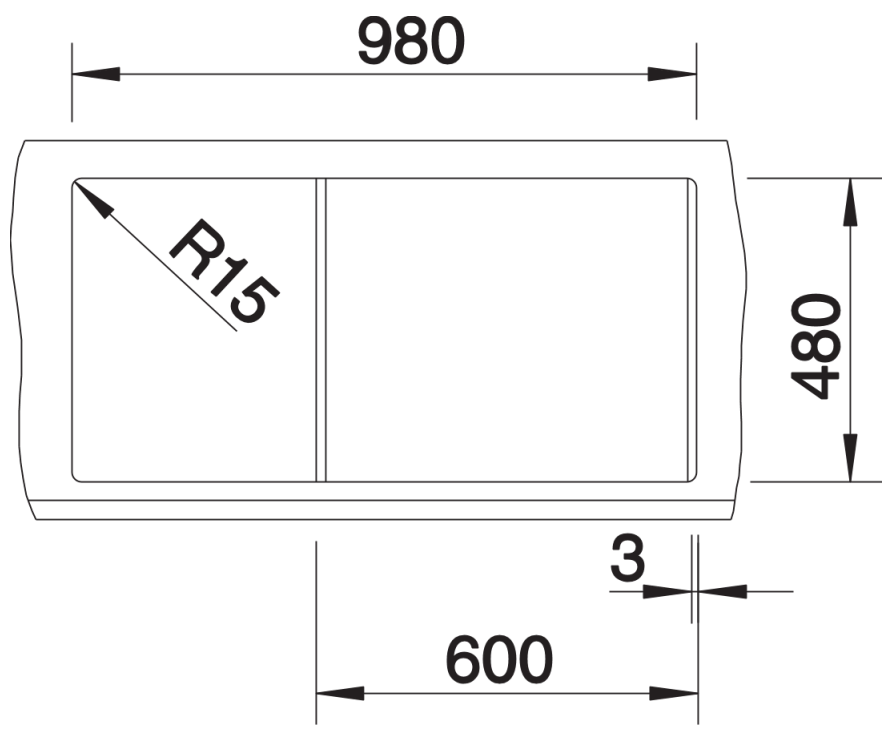

## Planning information

---

- Cut out size: 980 x 480 x R15
- Universal handing

## Scope of supply

---

- stainless steel colander
- Waste fitting with space-saving pipe
- two 3 1/2" basket strainers
- pop-up waste for main bowl

## Details

---

Top view

Cut-out

Front view

Side view