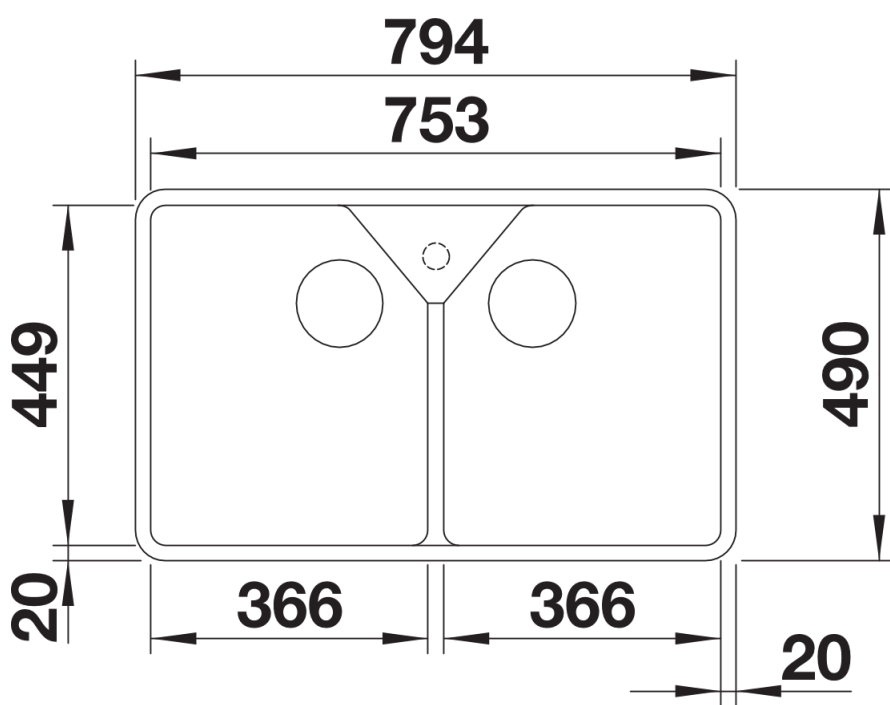

Colours

Available colours:
crystal white glossy

Ceramic crystal white glossy

Scope of supply

- With 2 x 3 1/2" standard strainer

Details

Top view