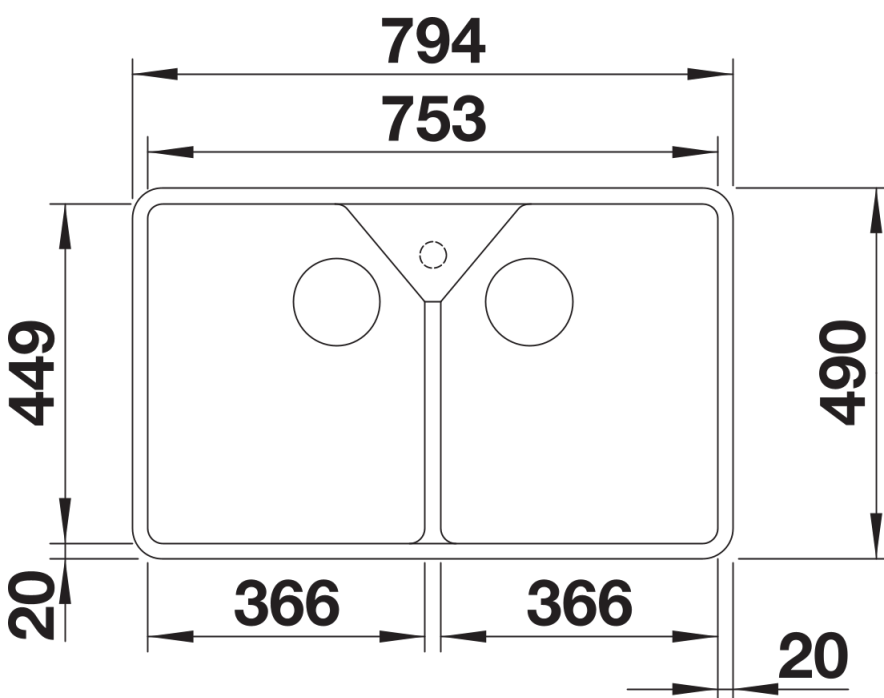

Colours

Available colours:
crystal white gloss

Ceramic crystal white gloss

Planning information

- Cut out: Details provided
- Bowl depth: 196mm - Sink height: 220mm

Scope of supply

- With 2 x 3 ½" standard strainer
- Undermount or Belfast sink installation.

Details

Top view