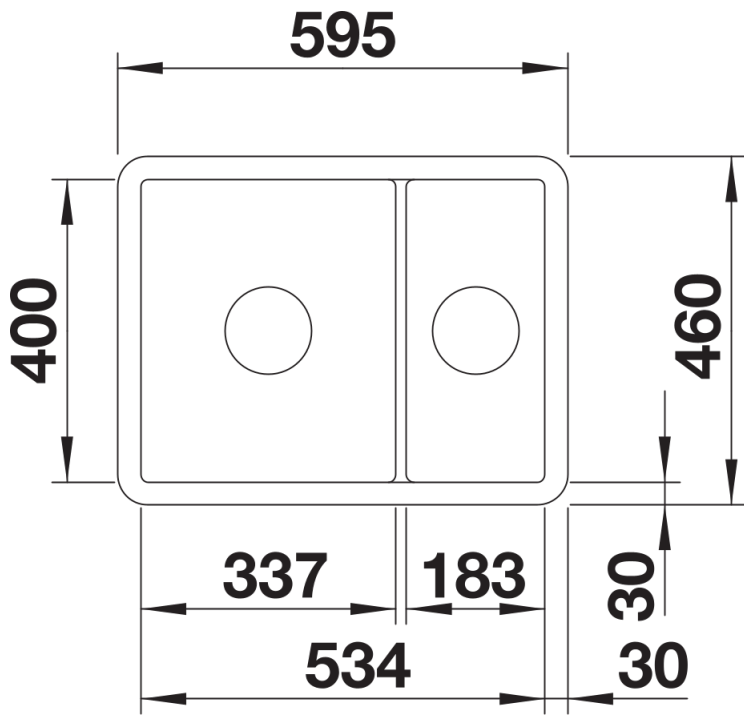

Colours

Available colours:
crystal white gloss

Ceramic crystal white gloss

Planning information

- Cut out: Details provided
- Bowl depth: 190mm
- Left hand main bowl only

Scope of supply

- With 2 x 3 ½" standard strainer; Inset or undermount installation possible
- left hand bowl only

Details

Top view