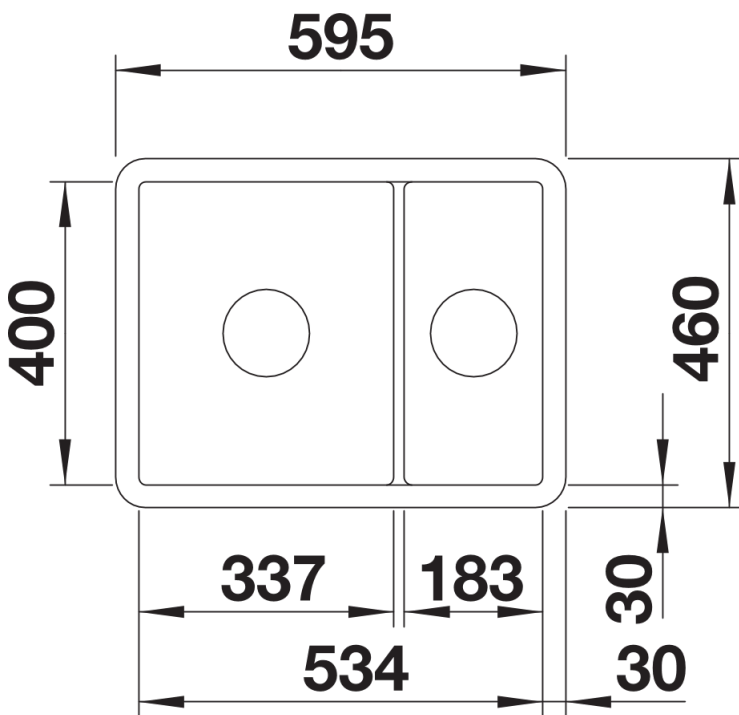

Scope of supply

- With 2 x 3 1/2" standard strainer; Inset or undermount installation possible

Details

Top view