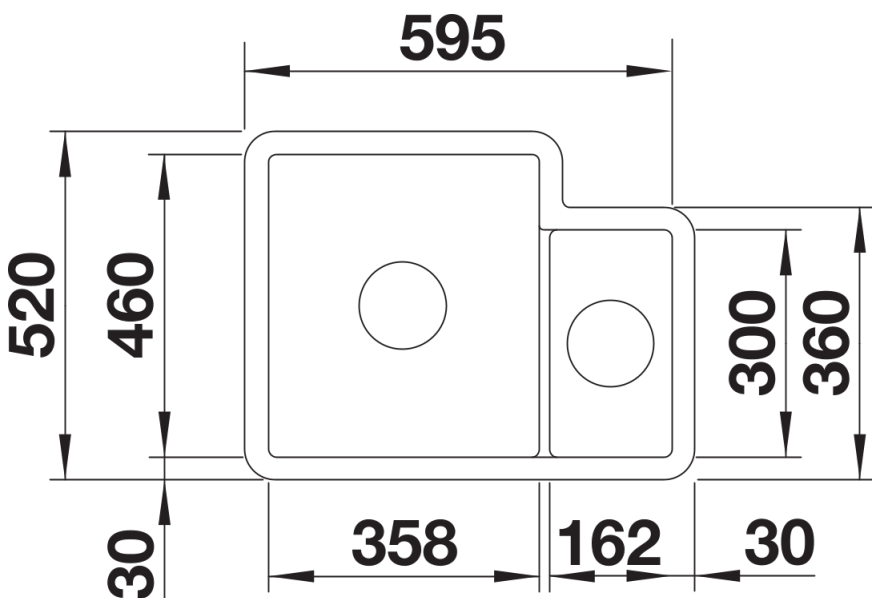

Planning information

- Cut out: Details provided
- Bowl depth: 190mm
- Left hand main bowl only

Scope of supply

- With 2 x 3 ½" standard strainer; Inset or undermount installation possible; left hand bowl only

Details

Top view