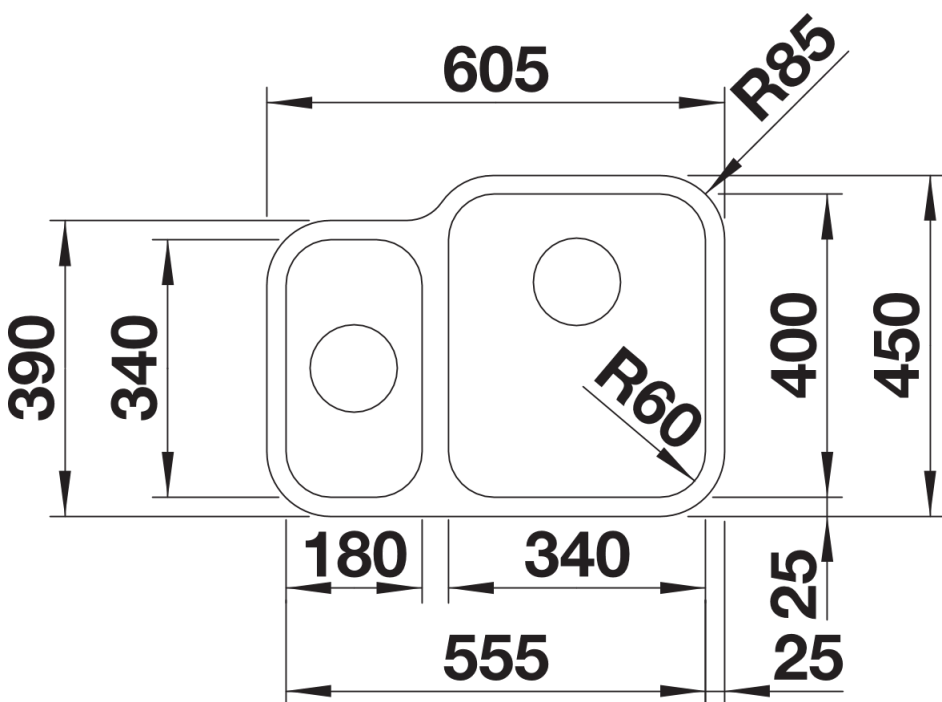

Product information sheet SUPRA 340/180-U

Item no. 455903

Benefits

- Extensive family with various combination options.
- for individual configuration of main and additional bowl, drainer and accessories.
- Practical optional accessories are available

Scope of supply

- With 3 1/2" standard strainer, Fixing kit 212 330 included; Please specify hand of bowl. LH = large bowl left RH = large bowl on right

Details

Top view

Cut-out

Front view

Side view