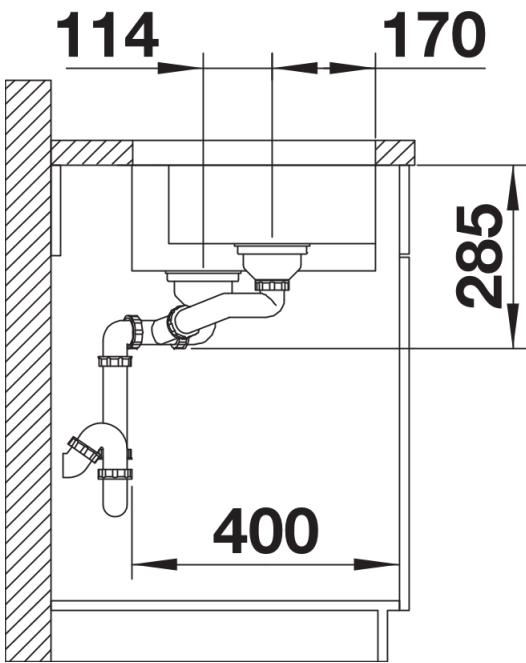

Scope of supply

- With 3 1/2" standard strainer, Fixing kit 212 330 included; Please specify hand of bowl. LH = large bowl left RH = large bowl on right

Details

Top view

Cut-out

Front view

Side view