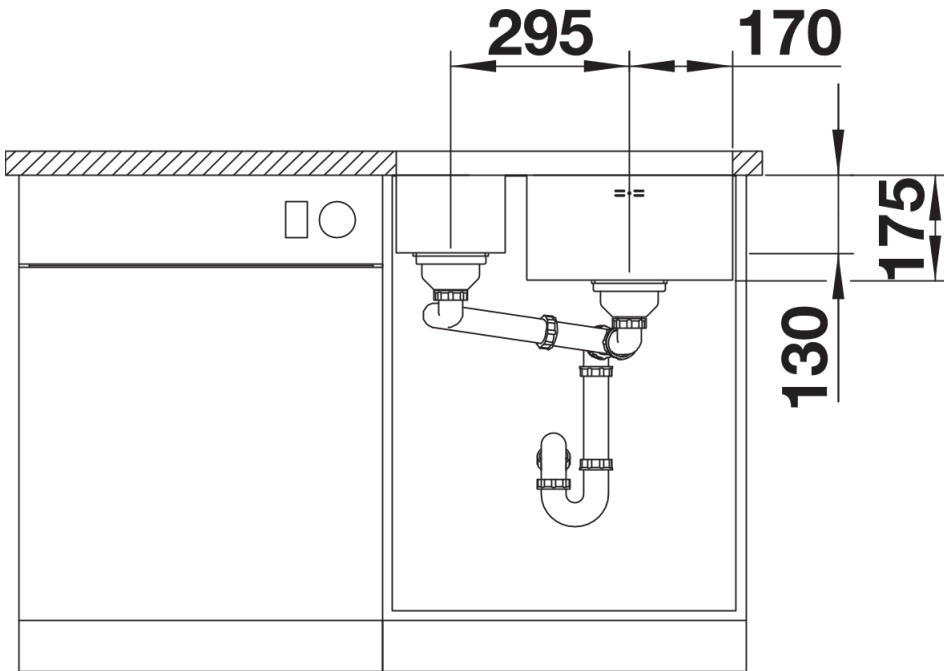

Product information sheet SUPRA 340/180-U

Item no. 455903

Benefits

- Extensive family with various combination options.
- for individual configuration of main and additional bowl, drainer and accessories.
- Practical optional accessories are available

Scope of supply

- With 3 1/2" standard strainer, Fixing kit 212 330 included; Please specify hand of bowl. LH = large bowl left RH = large bowl on right

Details

Top view

Cut-out

Front view

Side view