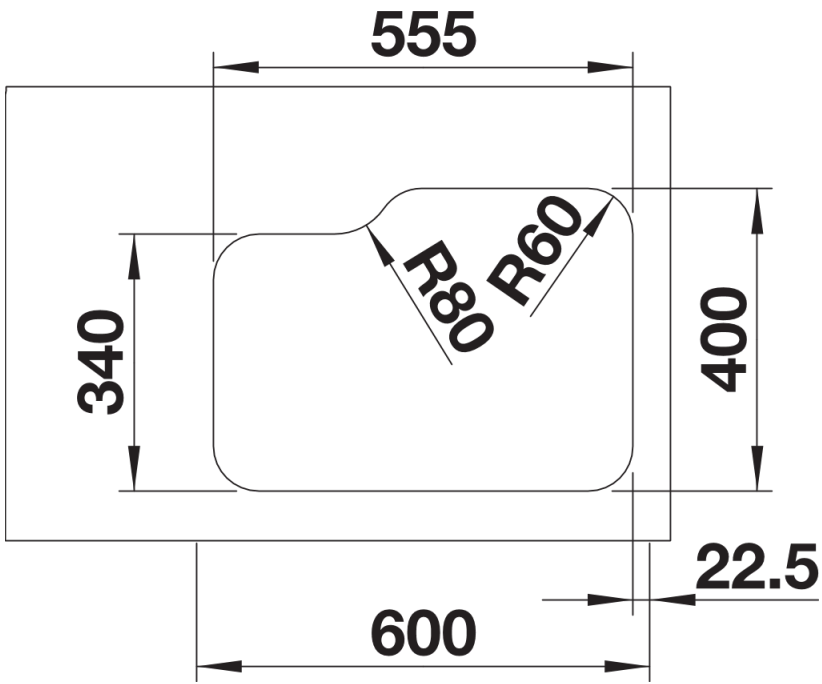

Product information sheet SUPRA 340/180-U

Item no. 455903

Benefits

- Extensive family with various combination options.
- for individual configuration of main and additional bowl, drainer and accessories.
- Practical optional accessories are available

Scope of supply

- With 3 1/2" standard strainer, Fixing kit 212 330 included; Please specify hand of bowl. LH = large bowl left RH = large bowl on right

Details

Top view

Cut-out

Front view

Side view