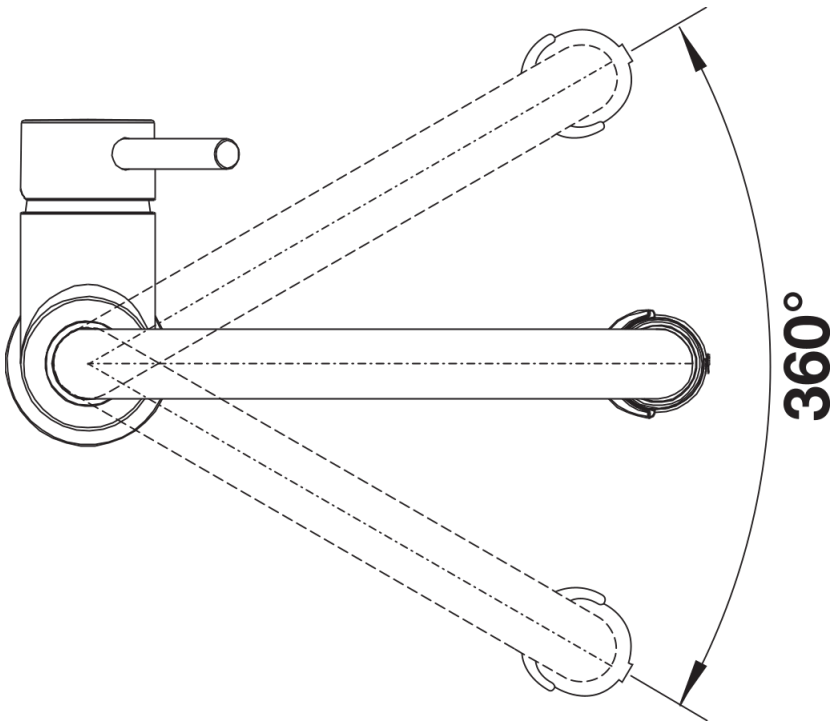

Product information sheet CATRIS-S Flexo

Item no. 525791

Benefits

- Classic lines flow into a semi-professional look and features
- Flexible black hose provides optimal range of motion
- Dual spray with integrated flow stop: easy switch from aerated stream to powerful rinse spray
- Precise magnetic holder ensures convenient hose docking
- Also available in Black Matt surface finish

Colours

Available colours:

chrome

galvanic chrome

Planning information

- Single lever semi-professional mixer tap
- Ceramic disc control
- Black hose made of silicone
- $\frac{3}{8}$ " flexible connection pipes with a length of 450mm
- Patented jet regulator for markedly reduced scaling
- Requires high pressure supply only, min 1.0 bar
- Fit metal stabilising bracket if required, item No. 513383

Scope of supply

- Single lever semi-professional mixer tap
- Ceramic disc control
- Black hose made of silicone
- $\frac{3}{8}$ " flexible connection pipes with a length of 450mm
- Patented jet regulator for markedly reduced scaling
- Requires high pressure supply only, min 1.0 bar
- Fit metal stabilising bracket if required, item No. 513383

Details

Swivel range

Side view