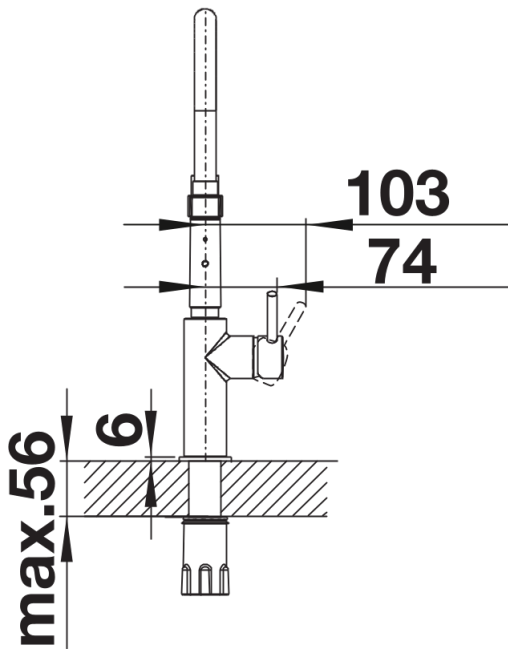

Colours

Available colours:

chrome

galvanic chrome

Planning information

- Single lever semi-professional mixer tap
- Ceramic disc control
- Black hose made of silicone
- $\frac{3}{8}$ " flexible connection pipes with a length of 450mm
- Patented jet regulator for markedly reduced scaling
- Requires high pressure supply only, min 1.0 bar
- Fit metal stabilising bracket if required, item No. 513383

Scope of supply

- Single lever semi-professional mixer tap
- Ceramic disc control
- Black hose made of silicone
- $\frac{3}{8}$ " flexible connection pipes with a length of 450mm
- Patented jet regulator for markedly reduced scaling
- Requires high pressure supply only, min 1.0 bar
- Fit metal stabilising bracket if required, item No. 513383

Details

Swivel range

Side view