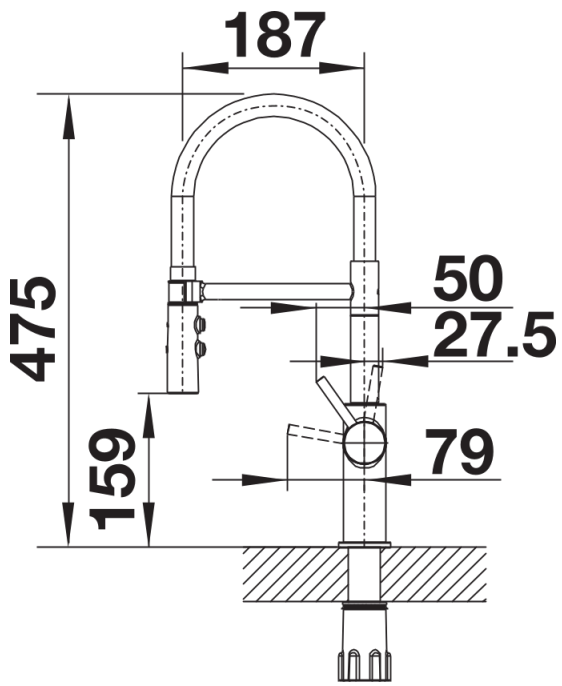

Colours

Available colours:

chrome

galvanic chrome

Planning information

- Single lever semi-professional mixer tap
- Ceramic disc control
- Black hose made of silicone
- $\frac{3}{8}$ " flexible connection pipes with a length of 450mm
- Patented jet regulator for markedly reduced scaling
- Requires high pressure supply only, min 1.0 bar
- Fit metal stabilising bracket if required, item No. 513383

Scope of supply

- Single lever semi-professional mixer tap
- Ceramic disc control
- Black hose made of silicone
- $\frac{3}{8}$ " flexible connection pipes with a length of 450mm
- Patented jet regulator for markedly reduced scaling
- Requires high pressure supply only, min 1.0 bar
- Fit metal stabilising bracket if required, item No. 513383

Details

Swivel range

Side view