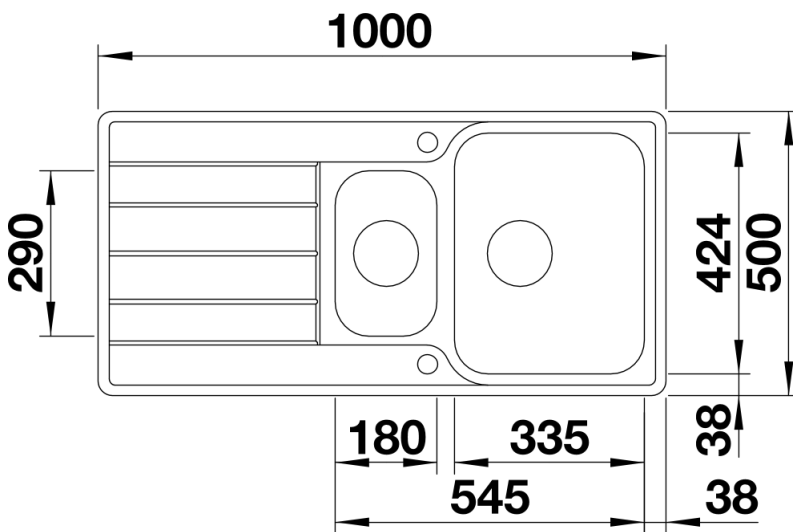

Product information sheet CLASSIMO 6 S-IF

Item no. 525328

Benefits

- A modern interpretation of classic design features
- High-quality features comprising concealed C-overflow and InFino drain system with flat and intuitive PushControl remote control
- Spacious main bowl with practical additional bowl
- Elegant IF flat-rim for flushmount and for installation from above
- Can be installed reversibly

Scope of supply

- waste kit with space-saving pipe, 2 x 3 1/2" InFino basket strainer with drain remote control (PushControl) for the main bowl

Details

Top view

Cut-out

Front view

Side view