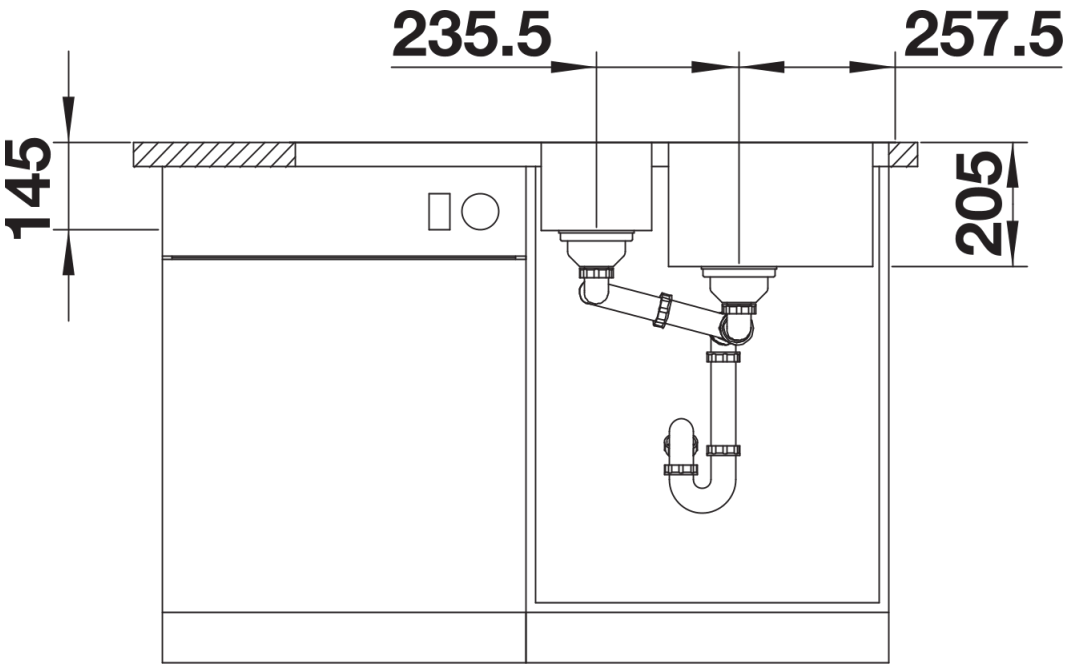

Planning information

- Cut out: 980 x 480 x R15
- Universal handing

Scope of supply

- Waste kit with space-saving pipe
- 2 x 3 ½" InFino basket strainer with drain remote control (PushControl) for the main bowl

Details

Top view

Cut-out

Front view

Side view