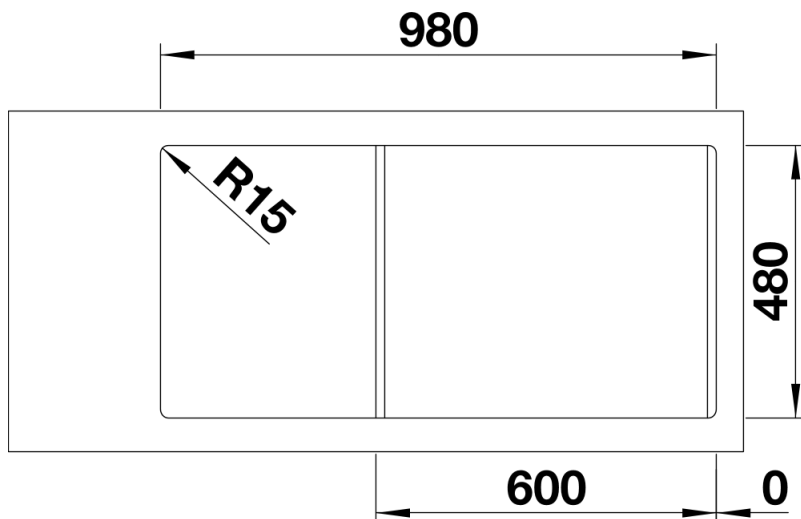

Product information sheet CLASSIMO 6 S-IF

Item no. 525328

Benefits

- A modern interpretation of classic design features
- High-quality features comprising concealed C-overflow and InFino drain system with flat and intuitive PushControl remote control
- Spacious main bowl with practical additional bowl
- Elegant IF flat-rim for flushmount and for installation from above
- Can be installed reversibly

Scope of supply

- waste kit with space-saving pipe, 2 x 3 1/2" InFino basket strainer with drain remote control (PushControl) for the main bowl

Details

Top view

Cut-out

Front view

Side view