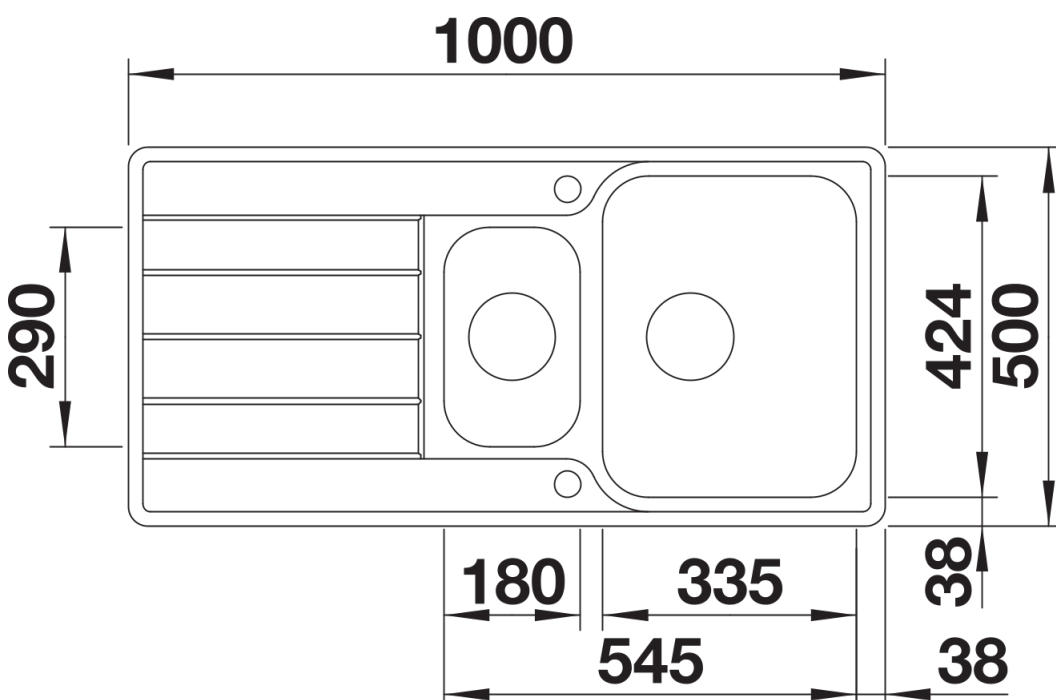

Product information sheet CLASSIMO 6 S-IF

Item no. 525328

Benefits

- A modern interpretation of classic design features
- High-quality features with the covered C-overflow and elegantly integrated InFino strainer with flat and intuitive PushControl remote control
- Spacious main bowl with practical additional bowl
- Elegant IF flat-rim for flushmount and for installation from above
- Can be installed reversibly

Planning information

- Cut out: 980 x 480 x R15
- Universal handing

Scope of supply

- Waste kit with space-saving pipe
- 2 x 3 ½" InFino basket strainer with drain remote control (PushControl) for the main bowl

Details

Top view

Cut-out

Front view

Side view