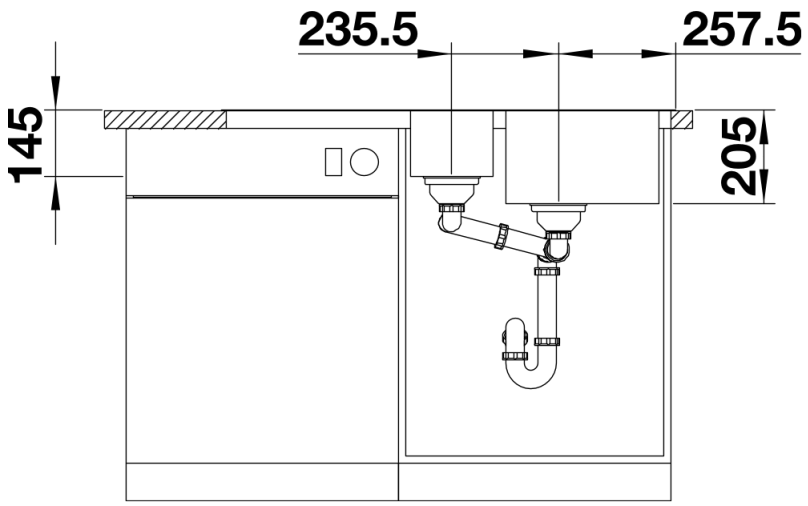

Scope of supply

- waste kit with space-saving pipe, 2 x 3 1/2" InFino basket strainer with drain remote control (PushControl) for the main bowl

Details

Top view

Cut-out

Front view

Side view