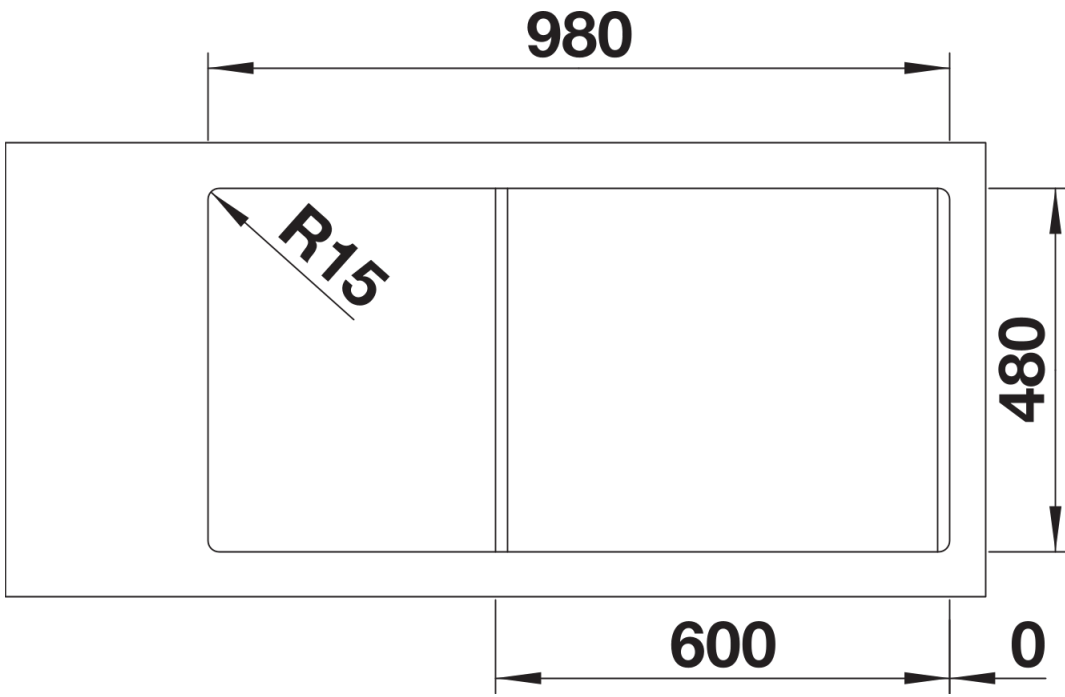

Planning information

- Cut out: 980 x 480 x R15
- Universal handing

Scope of supply

- Waste kit with space-saving pipe
- 2 x 3 ½" InFino basket strainer with drain remote control (PushControl) for the main bowl

Details

Top view

Cut-out

Front view

Side view