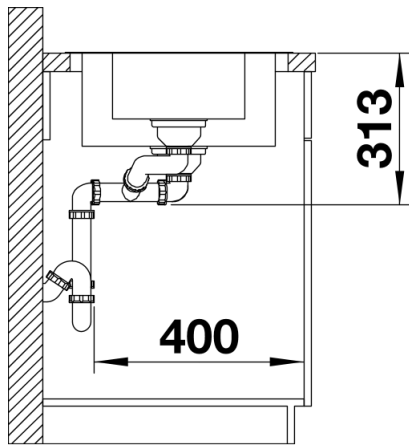

Scope of supply

- waste kit with space-saving pipe, 2 x 3 1/2" InFino basket strainer with drain remote control (PushControl) for the main bowl

Details

Top view

Cut-out

Front view

Side view