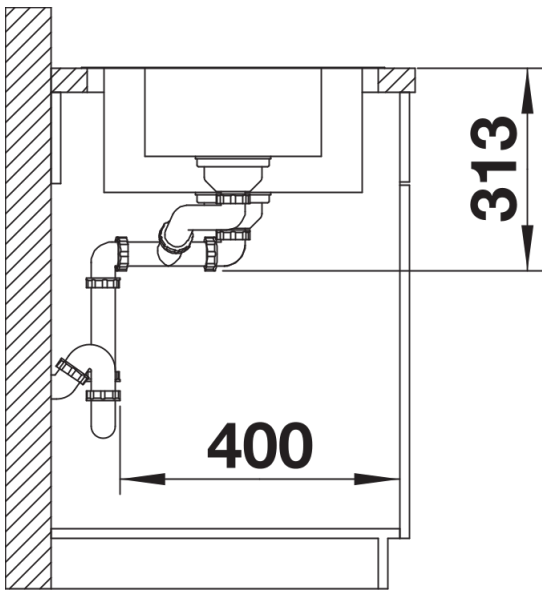

Planning information

- Cut out: 980 x 480 x R15
- Universal handing

Scope of supply

- Waste kit with space-saving pipe
- 2 x 3 ½" InFino basket strainer with drain remote control (PushControl) for the main bowl

Details

Top view

Cut-out

Front view

Side view