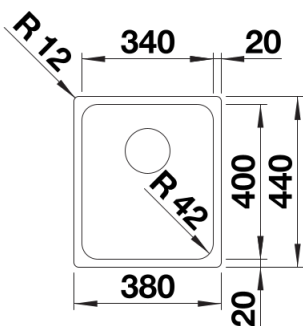

Planning information

- Cut out information supplied with bowls.
- Cut out CNC files also available on www.blanco.co.uk for download.

Scope of supply

- waste kit with space-saving pipe
- 3 ½" InFino basket strainer
- fixing kit

Details

Top view

Cut-out

Front view

Side view