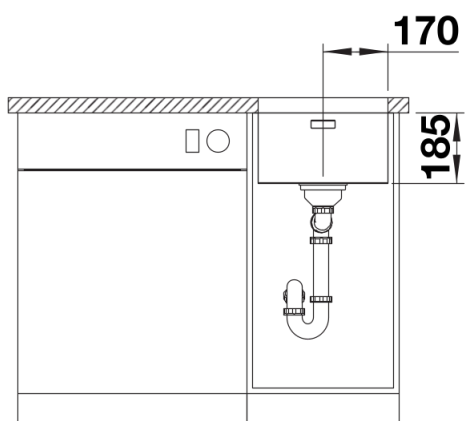

Planning information

- Cut out information supplied with bowls.
- Cut out CNC files also available on www.blanco.co.uk for download.

Scope of supply

- waste kit with space-saving pipe
- 3 ½" InFino basket strainer
- fixing kit

Details

Top view

Cut-out

Front view

Side view