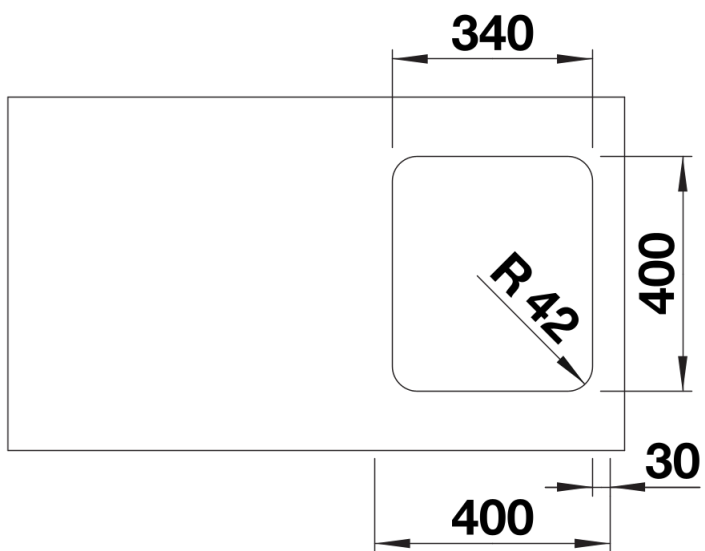

Planning information

- Cut out information supplied with bowls.
- Cut out CNC files also available on www.blanco.co.uk for download.

Scope of supply

- waste kit with space-saving pipe
- 3 ½" InFino basket strainer
- fixing kit

Details

Top view

Cut-out

Front view

Side view