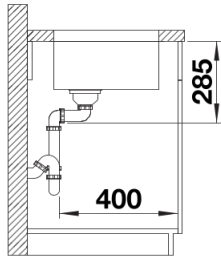

Planning information

- Cut out information supplied with bowls.
- Cut out CNC files also available on www.blanco.co.uk for download.

Scope of supply

- waste kit with space-saving pipe
- 3 ½" InFino basket strainer
- fixing kit

Details

Top view

Cut-out

Front view

Side view