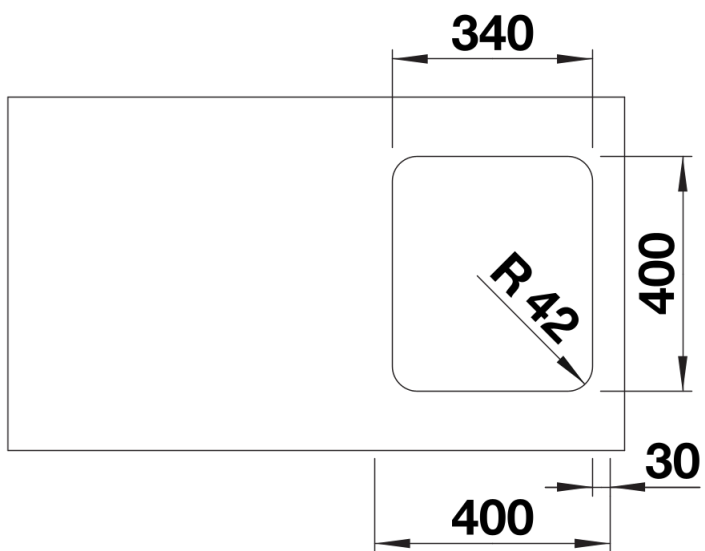

## Scope of supply

---

- Waste kit with space-saving pipe
- 3 ½" InFino basket strainer
- fixing kit

## Details

---

Top view

Cut-out

Front view

Side view