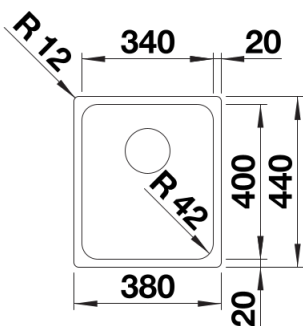

## Planning information

---

- Cut out information supplied with bowls.
- Cut out CNC files also available on [www.blanco.co.uk](http://www.blanco.co.uk) for download.

## Scope of supply

---

- Waste kit with space-saving pipe
- 3 ½" InFino basket strainer
- fixing kit

## Details

---

Top view

Cut-out

Front view

Side view