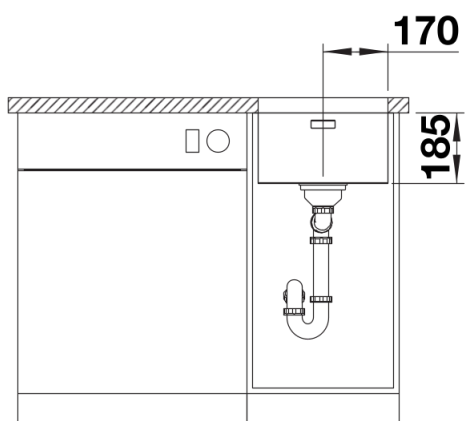

## Scope of supply

---

- Waste kit with space-saving pipe
- 3 ½" InFino basket strainer
- fixing kit

## Details

---

Top view

Cut-out

Front view

Side view