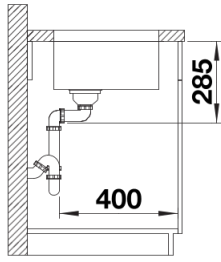

Planning information

- Cut out information supplied with bowls.
Cut out CNC files also available on www.blanco.co.uk for download.

Scope of supply

- Waste kit with space-saving pipe
- 3 ½" InFino basket strainer
- fixing kit

Details

Top view

Cut-out

Front view

Side view