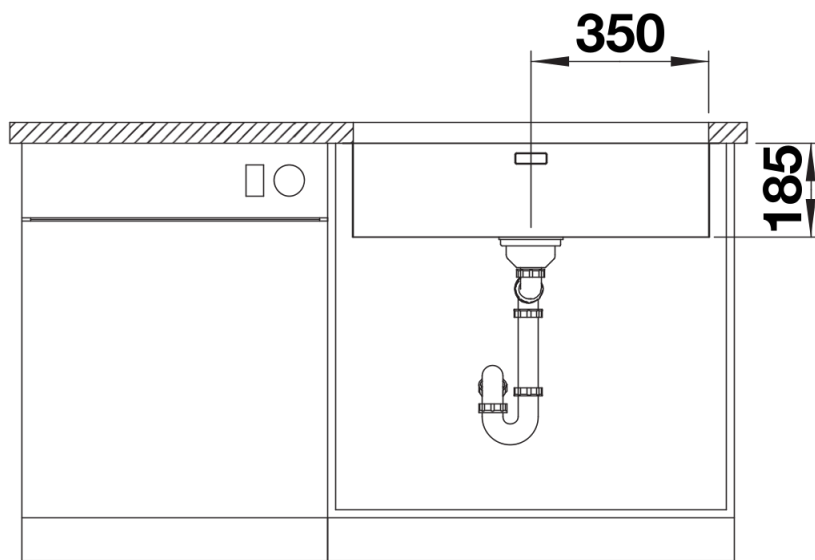

Planning information

- Cut out information supplied with bowls.
Cut out CNC files also available on www.blanco.co.uk for download.

Scope of supply

- Waste kit with space-saving pipe
- 3 ½" InFino basket strainer
- fixing kit

Details

Top view

Cut-out

Front view

Side view