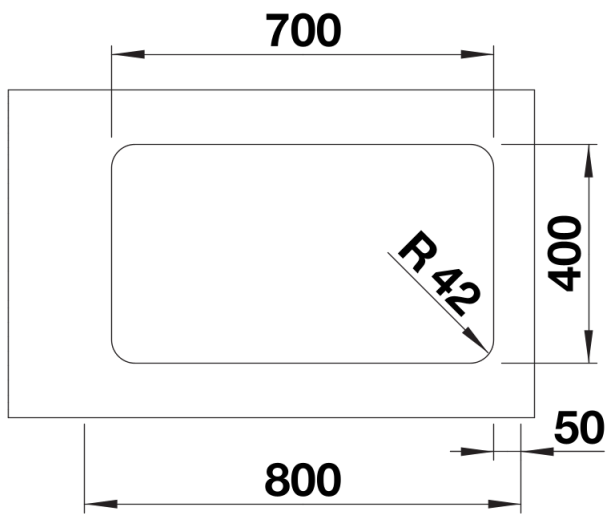

Planning information

- Cut out information supplied with bowls.
Cut out CNC files also available on www.blanco.co.uk for download.

Scope of supply

- Waste kit with space-saving pipe
- 3 ½" InFino basket strainer
- fixing kit

Details

Top view

Cut-out

Front view

Side view