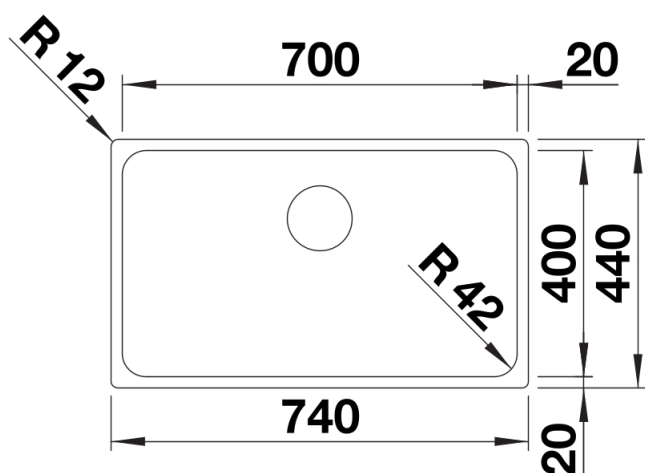

Planning information

- Cut out information supplied with bowls.
Cut out CNC files also available on www.blanco.co.uk for download.

Scope of supply

- Waste kit with space-saving pipe
- 3 ½" InFino basket strainer
- fixing kit

Details

Top view

Cut-out

Front view

Side view