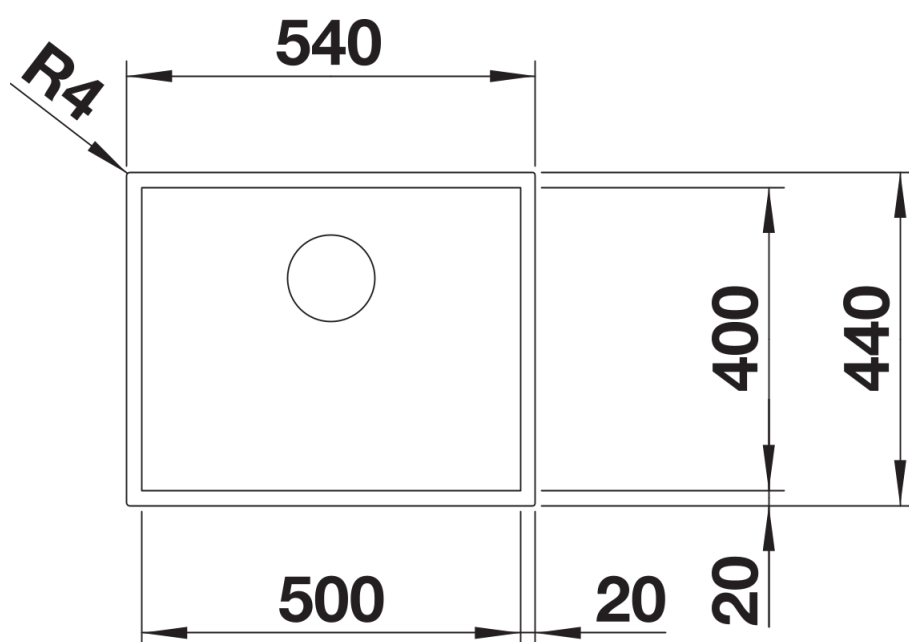

Planning information

- German warehouse stock, allow 10 working days.
- Cut out information supplied with bowls.
- Cut out CNC files also available on www.blanco.co.uk for download.

Scope of supply

Undermount bowl with 3 ½" InFino basket strainer waste, overflow and waste, fixing kit included.
German warehouse stock, allow 10 working days.

Details

Top view