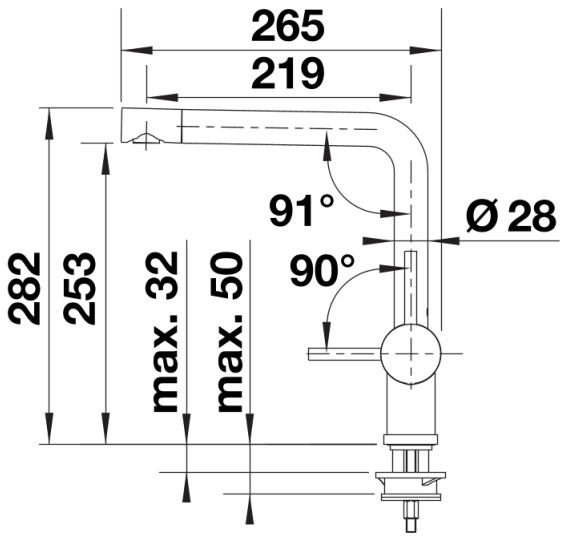

Colours

Available colours:

- PVD steel
- satin gold
- satin dark steel
- satin platinum

PVD satin platinum

Planning information

- Please note:
High pressure supply only - requires minimum of 1.0 bar pressure (approx 10 metre head)
 $\frac{3}{8}$ " BSP connectors required (not supplied)
Heavy duty metal tap stabilising bracket, fit when required. Item No. 513383
Height: 282
Reach: 220
Base: 45
Tap hole: \varnothing 35

Scope of supply

- \varnothing 35mm tap hole required
- Flexible connector pipes, 700 mm long and $\frac{3}{8}$ " nut
- Requires balanced high pressure supply only, minimum 1.0 bar
- Fit metal stabilising bracket if required, item number 513383

Details

Swivel range

Side view