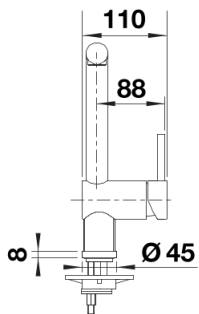

Colours

Available colours:

- PVD steel
- satin gold
- satin dark steel
- satin platinum

PVD satin platinum

Planning information

- Please note:
High pressure supply only - requires minimum of 1.0 bar pressure (approx 10 metre head)
 $\frac{3}{8}$ " BSP connectors required (not supplied)
Heavy duty metal tap stabilising bracket, fit when required. Item No. 513383
Height: 282
Reach: 220
Base: 45
Tap hole: \varnothing 35

Scope of supply

- \varnothing 35mm tap hole required
- Flexible connector pipes, 700 mm long and $\frac{3}{8}$ " nut
- Requires balanced high pressure supply only, minimum 1.0 bar
- Fit metal stabilising bracket if required, item number 513383

Details

Swivel range

Side view