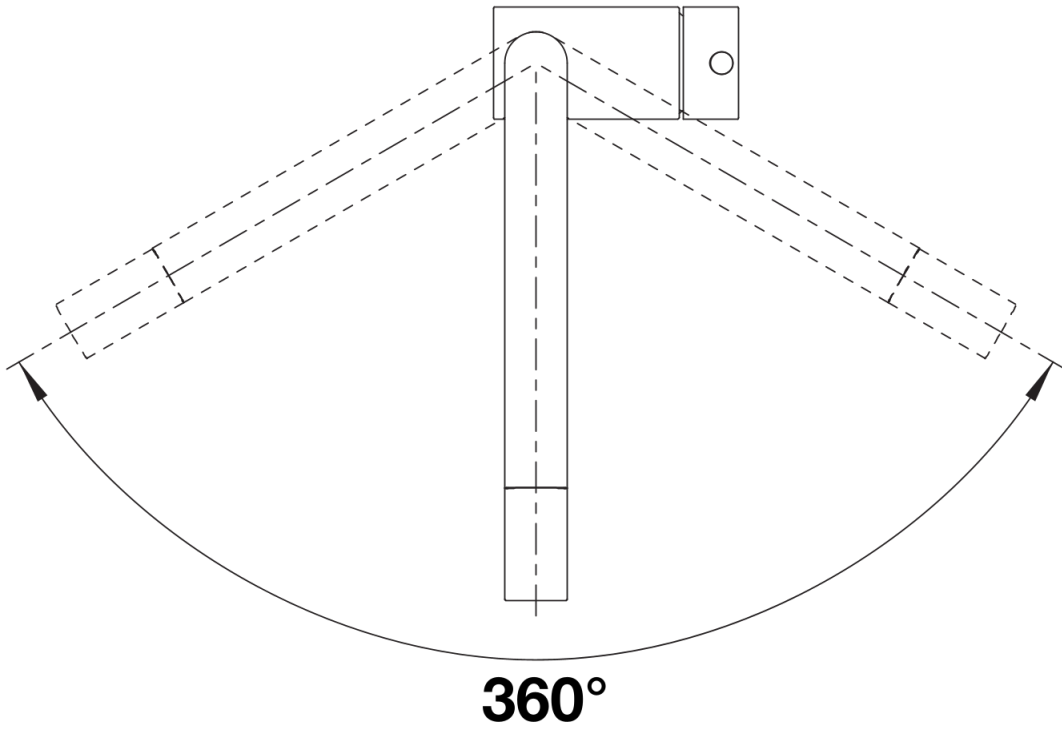

Colours

Available colours:

- PVD steel
- satin gold
- satin dark steel
- satin platinum

PVD satin platinum

Planning information

- Please note:
High pressure supply only - requires minimum of 1.0 bar pressure (approx 10 metre head)
 $\frac{3}{8}$ " BSP connectors required (not supplied)
Heavy duty metal tap stabilising bracket, fit when required. Item No. 513383
Height: 282
Reach: 220
Base: 45
Tap hole: \varnothing 35

Scope of supply

- \varnothing 35mm tap hole required
- Flexible connector pipes, 700 mm long and $\frac{3}{8}$ " nut
- Requires balanced high pressure supply only, minimum 1.0 bar
- Fit metal stabilising bracket if required, item number 513383

Details

Swivel range

Side view