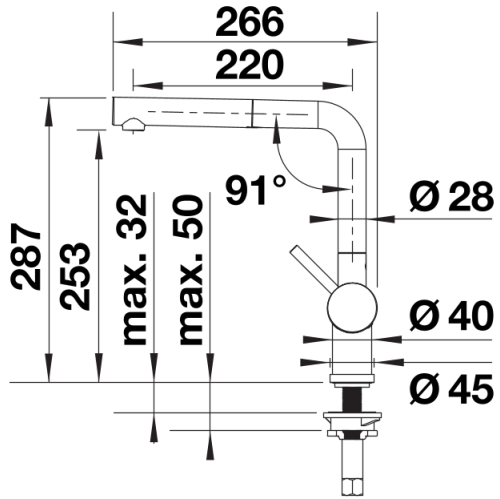

## Planning information

---

- Please note:

- High pressure supply only - requires minimum of 1.0 bar pressure (approx 10 metre head), preferred 1.0-1.5 bar  
3/8" BSP connectors required (not supplied)  
Heavy duty metal tap stabilising bracket, fit when required. Item No. 513383  
Height: 284mm  
Reach: 219mm  
Base: 45mm  
Tap hole: ø35mm

## Scope of supply

---

- Ø35mm tap hole required
- Flexible connector pipes, 700 mm long and 3/8" nut
- Requires balanced high pressure supply only, minimum 1.0 bar
- Fit metal stabilising bracket if required, item number 513383

## Details

---

Swivel range

Side view