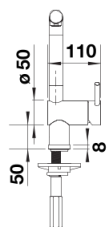

## Planning information

---

- Please note:

- High pressure supply only - requires minimum of 1.0 bar pressure (approx 10 metre head), preferred 1.0-1.5 bar  
3/8" BSP connectors required (not supplied)  
Heavy duty metal tap stabilising bracket, fit when required. Item No. 513383  
Height: 284mm  
Reach: 219mm  
Base: 45mm  
Tap hole: ø35mm

## Scope of supply

---

- Ø35mm tap hole required
- Flexible connector pipes, 700 mm long and 3/8" nut
- Requires balanced high pressure supply only, minimum 1.0 bar
- Fit metal stabilising bracket if required, item number 513383

## Details

---

Swivel range

Side view