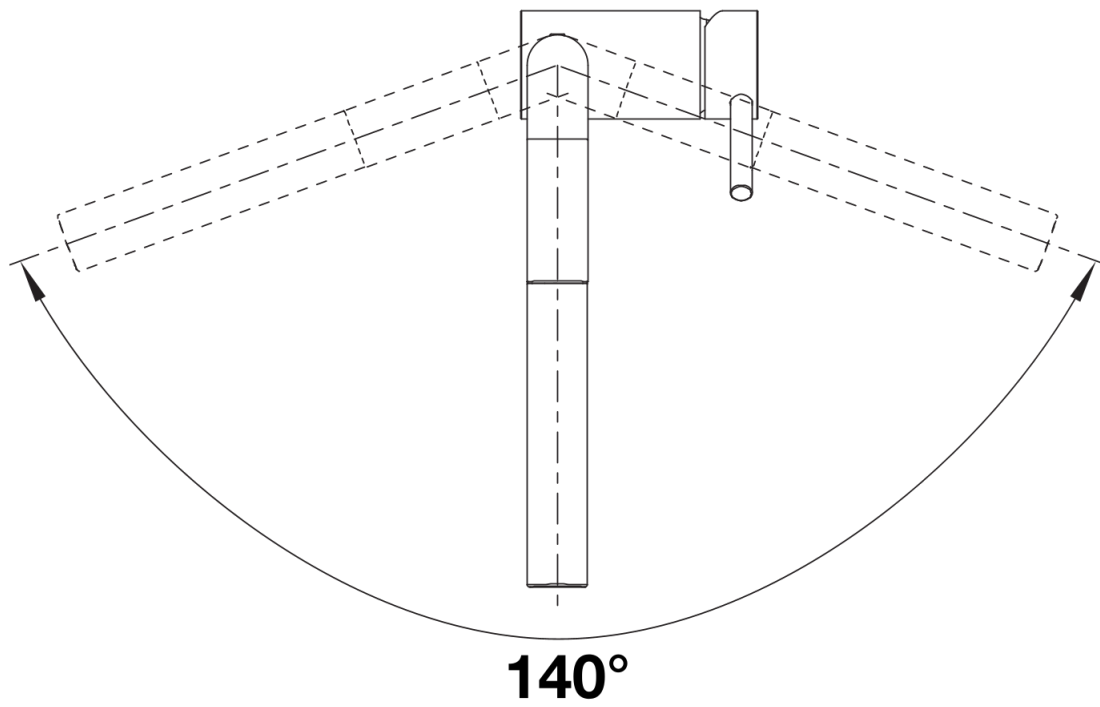

## Planning information

---

- Please note:

- High pressure supply only - requires minimum of 1.0 bar pressure (approx 10 metre head), preferred 1.0-1.5 bar  
3/8" BSP connectors required (not supplied)  
Heavy duty metal tap stabilising bracket, fit when required. Item No. 513383  
Height: 284mm  
Reach: 219mm  
Base: 45mm  
Tap hole: ø35mm

## Scope of supply

---

- Ø35mm tap hole required
- Flexible connector pipes, 700 mm long and 3/8" nut
- Requires balanced high pressure supply only, minimum 1.0 bar
- Fit metal stabilising bracket if required, item number 513383

## Details

---

Swivel range

Side view