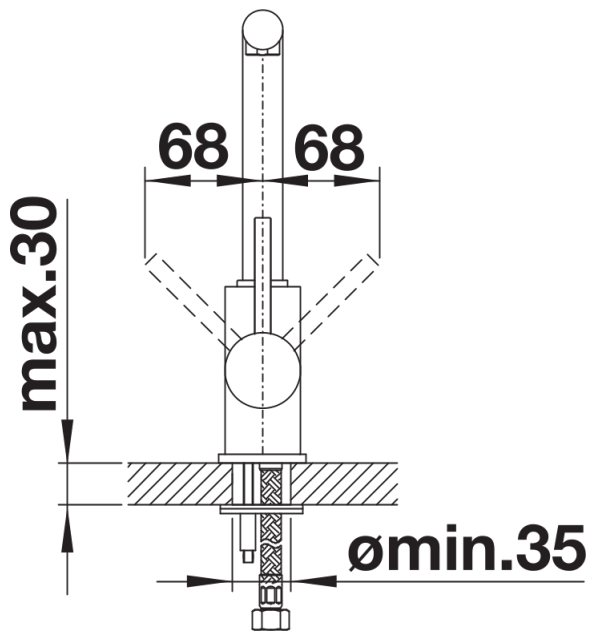

Product information sheet MILA

Item no. 526142

Benefits

- Single lever monobloc mixer tap
- Stylish L-shaped spout
- For the easy filling of tall pots and vases

Colours

Available colours:
chrome

galvanic chrome

Scope of supply

- Slender body with a L-shaped spout
- WRAS approved fitting
- Eco flow regulated tap
- Requires balanced high pressure supply only, minimum 1.0 bar
- ½" flexible connector pipes
- Fit metal stabilising bracket if required, item No. 513383

Details

Swivel range

Side view