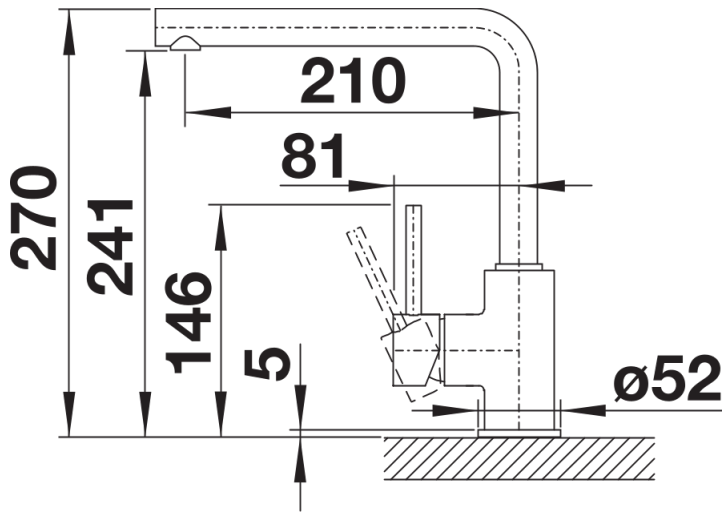

Product information sheet MILA

Item no. 526142

Benefits

- Single lever monobloc mixer tap
- Stylish L-shaped spout
- For the easy filling of tall pots and vases

Colours

Available colours:
chrome

galvanic chrome

Scope of supply

- Slender body with a L-shaped spout
- WRAS approved fitting
- Eco flow regulated tap
- Requires balanced high pressure supply only, minimum 1.0 bar
- ½" flexible connector pipes
- Fit metal stabilising bracket if required, item No. 513383

Details

Swivel range

Side view