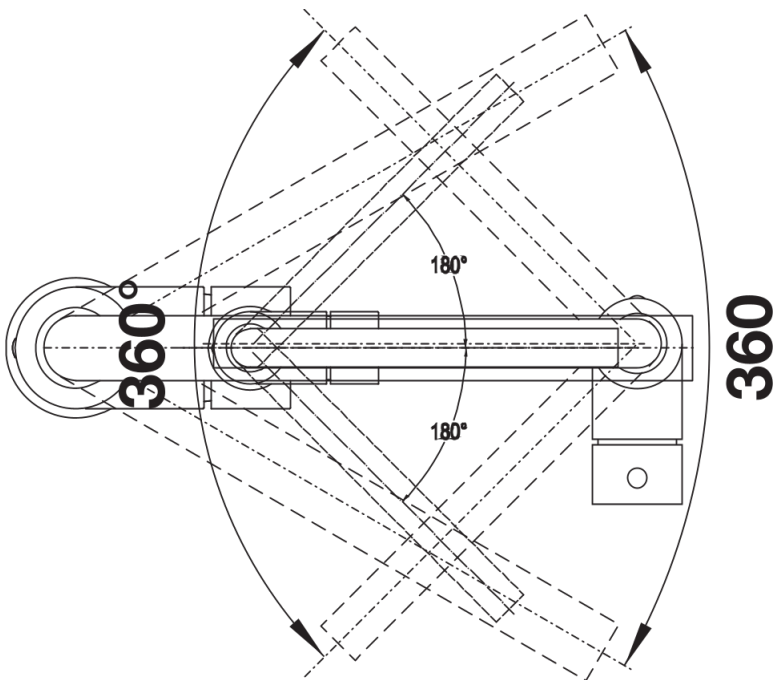

Product information sheet MILA

Item no. 526142

Benefits

- Single lever monobloc mixer tap
- Stylish L-shaped spout
- For the easy filling of tall pots and vases

Colours

Available colours:
chrome

galvanic chrome

Scope of supply

- Slender body with a L-shaped spout
- WRAS approved fitting
- Eco flow regulated tap
- Requires balanced high pressure supply only, minimum 1.0 bar
- ½" flexible connector pipes
- Fit metal stabilising bracket if required, item No. 513383

Details

Swivel range

Side view