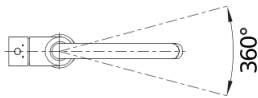

## Scope of supply

---

- Single lever monobloc mixer tap
- WRAS approved fitting
- 6 Litre Eco flow regulated tap
- Requires balanced high pressure supply only, minimum 1.0 bar
- ½" flexible connector pipes
- Fit metal stabilising bracket if required, item No. 513383

## Swivel range

Side view