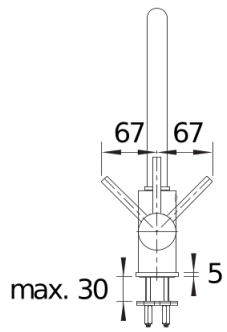

## Scope of supply

---

- Single lever monobloc mixer tap
- WRAS approved fitting
- 6 Litre Eco flow regulated tap
- Requires balanced high pressure supply only, minimum 1.0 bar
- ½" flexible connector pipes
- Fit metal stabilising bracket if required, item No. 513383

## Swivel range

Side view