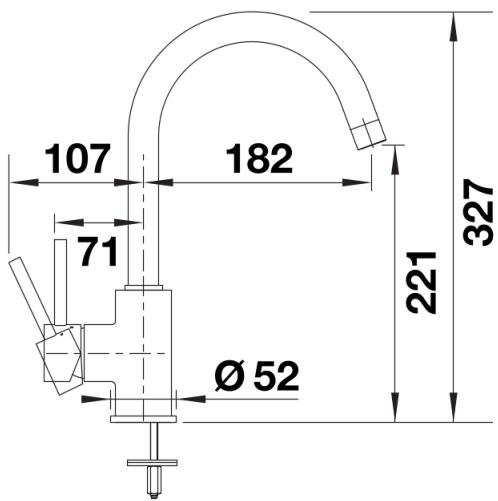

## Scope of supply

---

- Single lever monobloc mixer tap
- WRAS approved fitting
- 6 Litre Eco flow regulated tap
- Requires balanced high pressure supply only, minimum 1.0 bar
- ½" flexible connector pipes
- Fit metal stabilising bracket if required, item No. 513383

## Swivel range

Side view