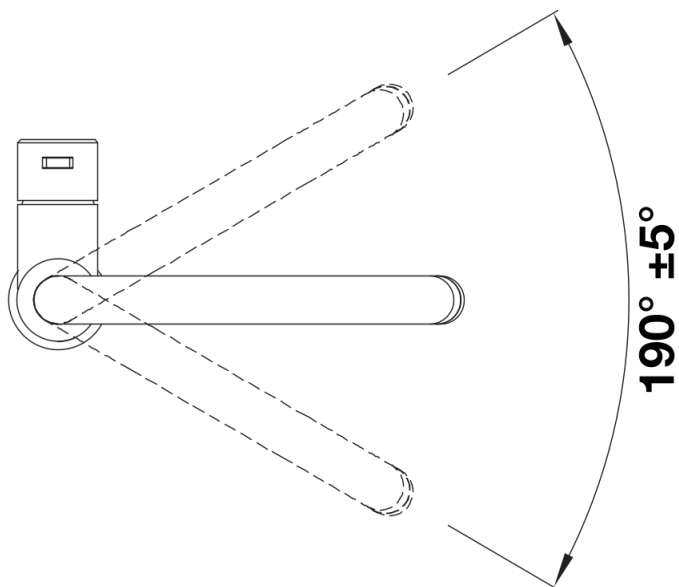

Product information sheet JANDORA-S

Item no. 526614

Benefits

- High-quality tap design in solid stainless steel, brushed finish
- Clear mixer tap design for modern kitchens
- High arched spout
- Stylish J shaped spout
- Concealed pull-out spray on flexible hose

Colours

Available colours:
brushed stainless steel

solid brushed stainless steel

Scope of supply

- Ø 35 mm tap hole required
- Flexible connector pipes, 700 mm long and $\frac{3}{8}$ " nut
- Requires balanced high pressure supply only, minimum pressure 1.0 bar
- Fit metal stabilising bracket if required, item number 513383

Details

Swivel range

Side view