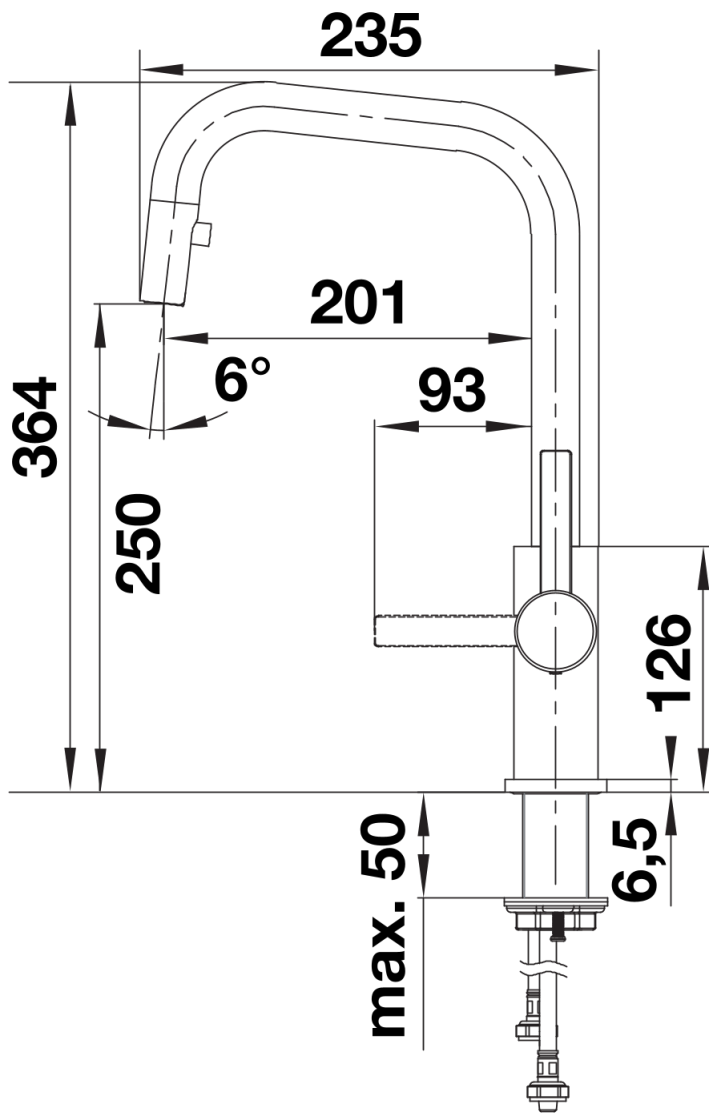

Product information sheet JANDORA-S

Item no. 526614

Benefits

- High-quality tap design in solid stainless steel, brushed finish
- Clear mixer tap design for modern kitchens
- High arched spout
- Stylish J shaped spout
- Concealed pull-out spray on flexible hose

Colours

Available colours:
brushed stainless steel

solid brushed stainless steel

Scope of supply

- Ø 35 mm tap hole required
- Flexible connector pipes, 700 mm long and $\frac{3}{8}$ " nut
- Requires balanced high pressure supply only, minimum pressure 1.0 bar
- Fit metal stabilising bracket if required, item number 513383

Details

Swivel range

Side view