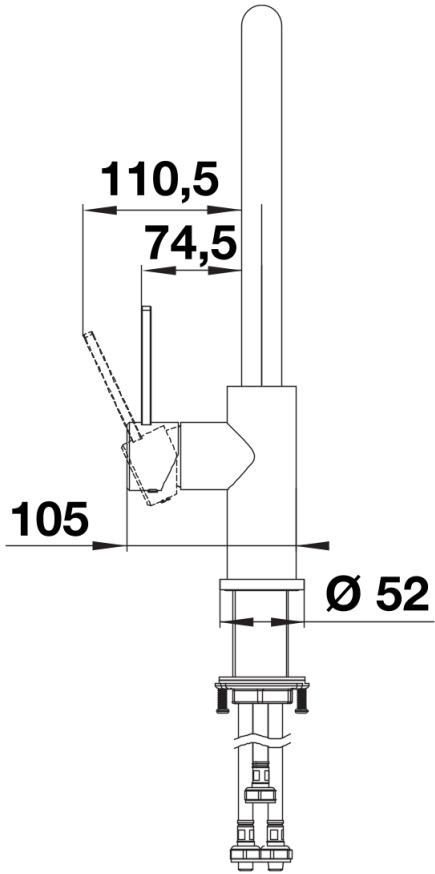

Product information sheet JANDORA-S

Item no. 526614

Benefits

- High-quality tap design in solid stainless steel, brushed finish
- Clear mixer tap design for modern kitchens
- High arched spout
- Stylish J shaped spout
- Concealed pull-out spray on flexible hose

Colours

Available colours:
brushed stainless steel

solid brushed stainless steel

Scope of supply

- Ø 35 mm tap hole required
- Flexible connector pipes, 700 mm long and $\frac{3}{8}$ " nut
- Requires balanced high pressure supply only, minimum pressure 1.0 bar
- Fit metal stabilising bracket if required, item number 513383

Details

Swivel range

Side view