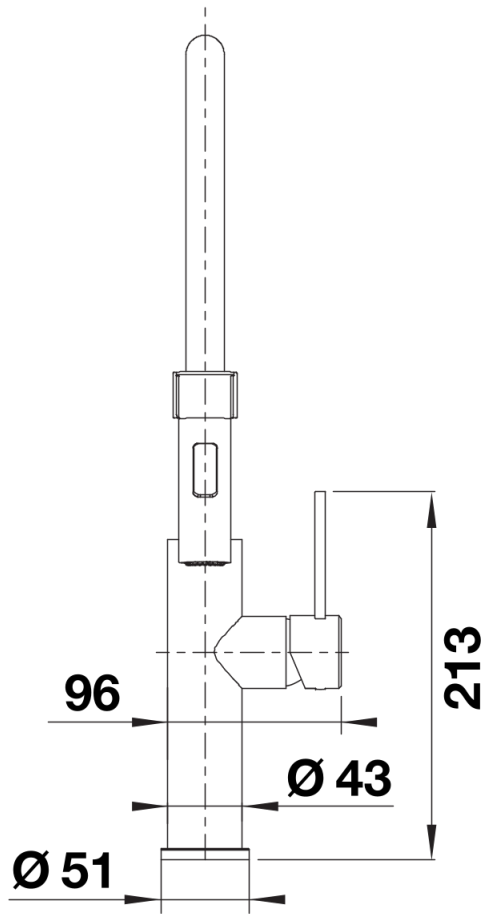

Product information sheet SONEA-S Flexo

Item no. 526616

Benefits

- Classic semi-professional tap design with accents in black for the modern kitchen
- High-quality tap in solid stainless steel, brushed surface
- Flexible black hose provides optimal range of motion
- Dual spray with easy switch from aerated stream to powerful rinse spray
- Precise magnetic holder ensures convenient hose docking

Colours

Available colours:
brushed stainless steel

solid brushed stainless steel

Scope of supply

- 360° swivel spout for greater reach
- Ø35mm tap hole required
- With ceramic disc cartridge
- Requires balanced high pressure supply only, minimum 1.0 bar
- Black hose made of silicone
- $\frac{3}{8}$ " flexible connector pipes 700mm long for particularly easy and safe installation
- Fit metal stabilising bracket if required. Item number 513383

Details

Swivel range

Side view