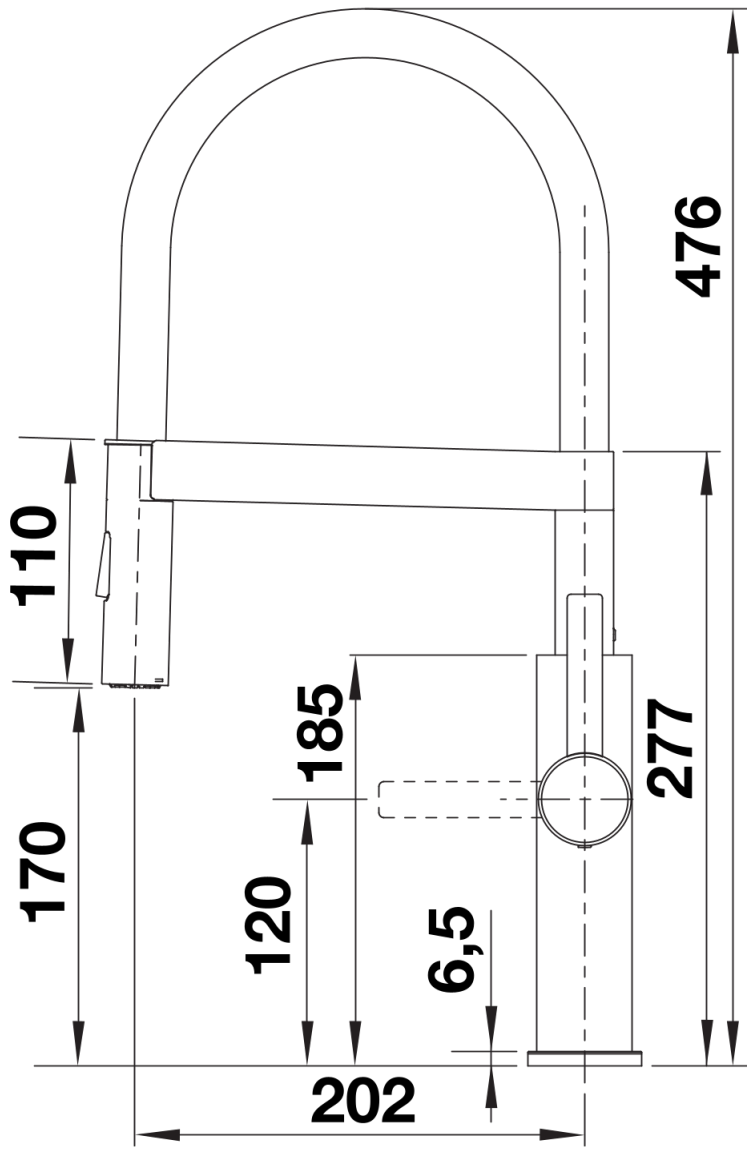

Colours

Available colours:
brushed stainless steel

solid brushed stainless steel

Scope of supply

- 360° swivel spout for greater reach
- Ø35mm tap hole required
- With ceramic disc cartridge
- Requires balanced high pressure supply only, minimum 1.0 bar
- Black hose made of silicone
- $\frac{3}{8}$ " flexible connector pipes 700mm long for particularly easy and safe installation
- Fit metal stabilising bracket if required. Item number 513383

Details

Swivel range

Side view