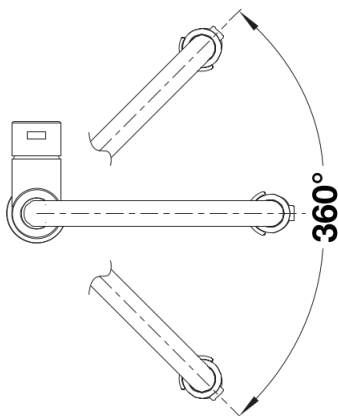

Colours

Available colours:
brushed stainless steel

solid brushed stainless steel

Scope of supply

- 360° swivel spout for greater reach
- Ø35mm tap hole required
- With ceramic disc cartridge
- Requires balanced high pressure supply only, minimum 1.0 bar
- Black hose made of silicone
- $\frac{3}{8}$ " flexible connector pipes 700mm long for particularly easy and safe installation
- Fit metal stabilising bracket if required. Item number 513383

Details

Swivel range

Side view