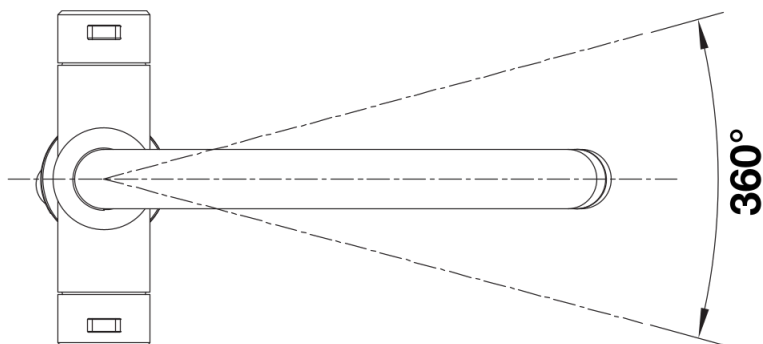

Product information sheet CANDOR Twin

Item no. 526703

Benefits

- High-quality design in solid stainless steel, brushed finish
- Ideal mixer tap design for modern kitchens
- High arched outlet
- Also available with single lever and pull-out spray

Colours

Available colours:
brushed stainless steel

solid brushed stainless steel

Scope of supply

- Twin lever monobloc mixer tap
- WRAS approved fitting
- High arch spout
- ½" flexible connector pipes, 700 mm long for easier installation
- Ceramic disc controls
- Suitable for low pressure gravity and pressure systems max 5.0 bar, min 0.3 bar
- Fit metal stabilising bracket if required, item No. 513383

Details

Swivel range

Side view