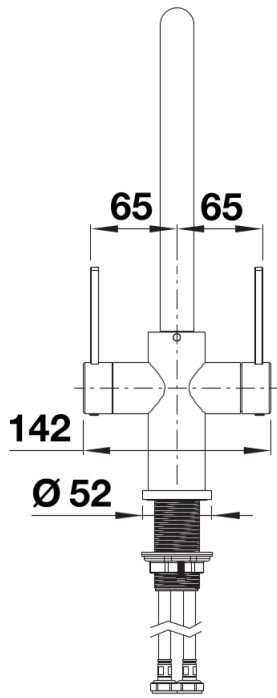

Product information sheet CANDOR Twin

Item no. 526703

Benefits

- High-quality design in solid stainless steel, brushed finish
- Ideal mixer tap design for modern kitchens
- High arched outlet
- Also available with single lever and pull-out spray

Colours

Available colours:
brushed stainless steel

solid brushed stainless steel

Scope of supply

- Twin lever monobloc mixer tap
- WRAS approved fitting
- High arch spout
- ½" flexible connector pipes, 700 mm long for easier installation
- Ceramic disc controls
- Suitable for low pressure gravity and pressure systems max 5.0 bar, min 0.3 bar
- Fit metal stabilising bracket if required, item No. 513383

Details

Swivel range

Side view