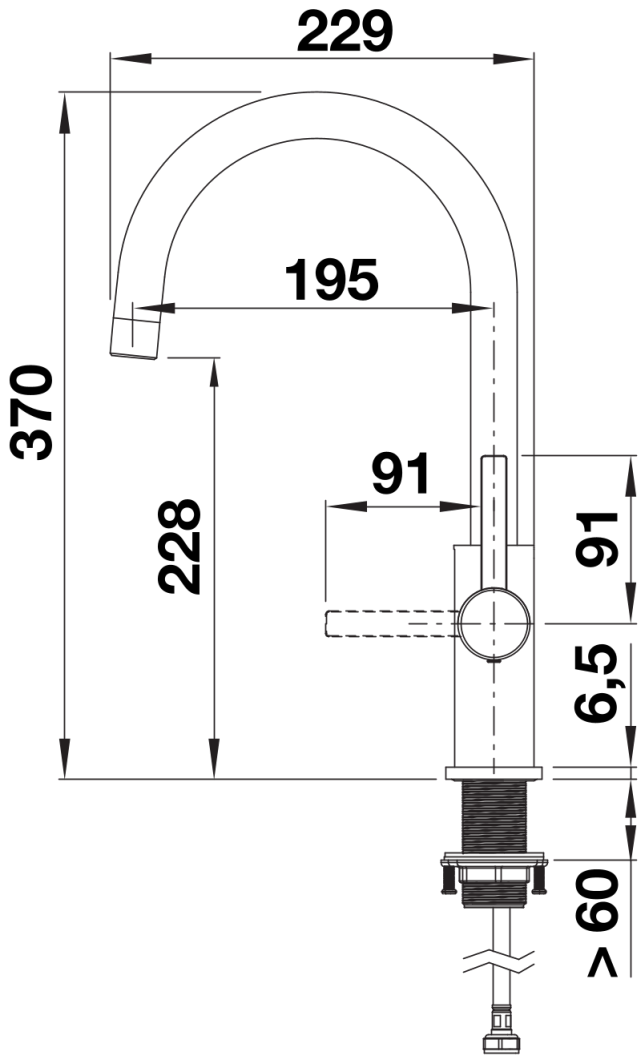

Product information sheet CANDOR Twin

Item no. 526703

Benefits

- High-quality design in solid stainless steel, brushed finish
- Ideal mixer tap design for modern kitchens
- High arched outlet
- Also available with single lever and pull-out spray

Colours

Available colours:
brushed stainless steel

solid brushed stainless steel

Scope of supply

- Twin lever monobloc mixer tap
- WRAS approved fitting
- High arch spout
- ½" flexible connector pipes, 700 mm long for easier installation
- Ceramic disc controls
- Suitable for low pressure gravity and pressure systems max 5.0 bar, min 0.3 bar
- Fit metal stabilising bracket if required, item No. 513383

Details

Swivel range

Side view