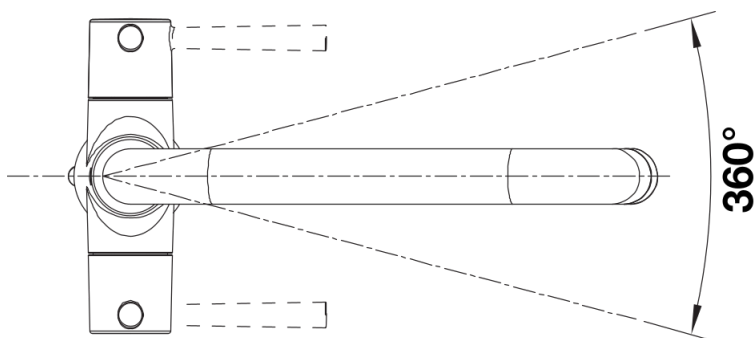

## Scope of supply

---

- Twin lever monobloc mixer tap
- High arch spout
- Stylish J shaped spout
- Ceramic disc controls
- ½" flexible connector pipes, 700 mm long
- Suitable for low pressure gravity and pressure systems max 5.0 bar, min 0.3 bar

## Swivel range