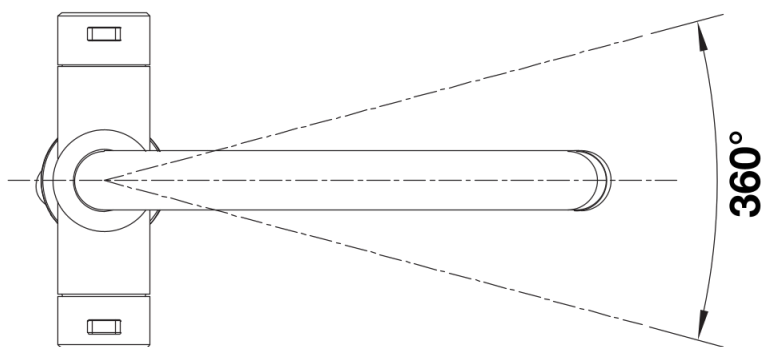

## Scope of supply

---

- Twin lever monobloc mixer tap
- WRAS approved fitting
- High arch spout
- Ceramic disc controls
- ½" flexible connector pipes, 700 mm long for easier installation
- Stylish J shaped spout
- Suitable for low pressure gravity and pressure systems max 5.0 bar, min 0.3 bar
- Fit metal stabilising bracket if required, item No. 513383

## Swivel range

Side view