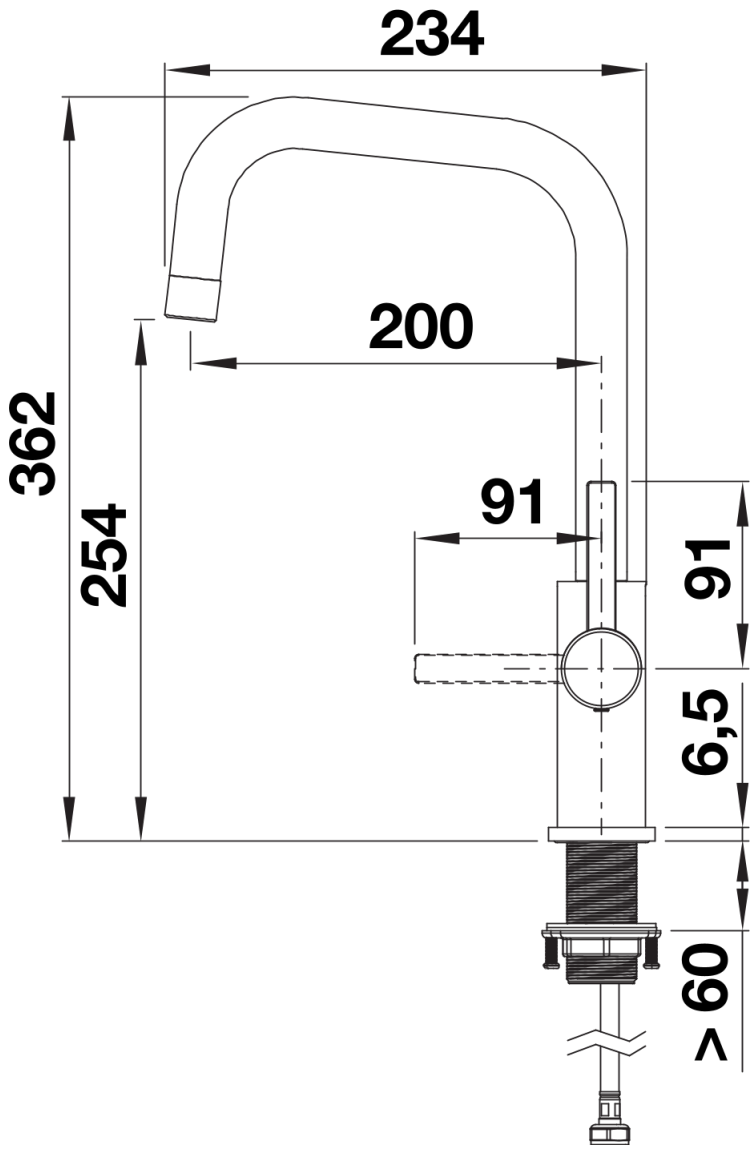

## Product information sheet JANDORA Twin

Item no. 526704

## Scope of supply

---

- Twin lever monobloc mixer tap
- WRAS approved fitting
- High arch spout
- Ceramic disc controls
- ½" flexible connector pipes, 700 mm long for easier installation
- Stylish J shaped spout
- Suitable for low pressure gravity and pressure systems max 5.0 bar, min 0.3 bar
- Fit metal stabilising bracket if required, item No. 513383

## Swivel range

Side view