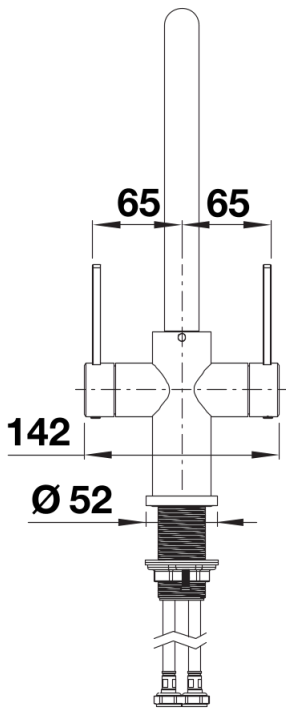

## Product information sheet JANDORA Twin

Item no. 526704

## Scope of supply

---

- Twin lever monobloc mixer tap
- WRAS approved fitting
- High arch spout
- Ceramic disc controls
- ½" flexible connector pipes, 700 mm long for easier installation
- Stylish J shaped spout
- Suitable for low pressure gravity and pressure systems max 5.0 bar, min 0.3 bar
- Fit metal stabilising bracket if required, item No. 513383

## Swivel range

Side view