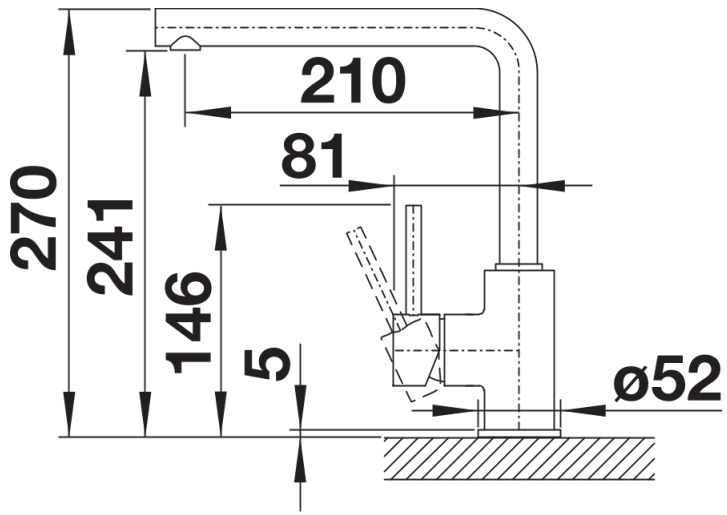

Product information sheet MILA

Item no. 526657

Benefits

- Slender body with a straight-lined spout
- Stylish black matt surface finish
- Stylish L shaped spout
- For the easy filling of tall pots and vases

Colours

Available colours:

black matt

Special colours black matt

Scope of supply

- Ø 35 mm tap hole required
- Flexible connector pipes, 700 mm long and 3/8" nut
- Requires balanced high pressure supply only, minimum 1.0 bar
- Fit metal stabilising bracket if required, item number 513383

Details

Swivel range

Side view