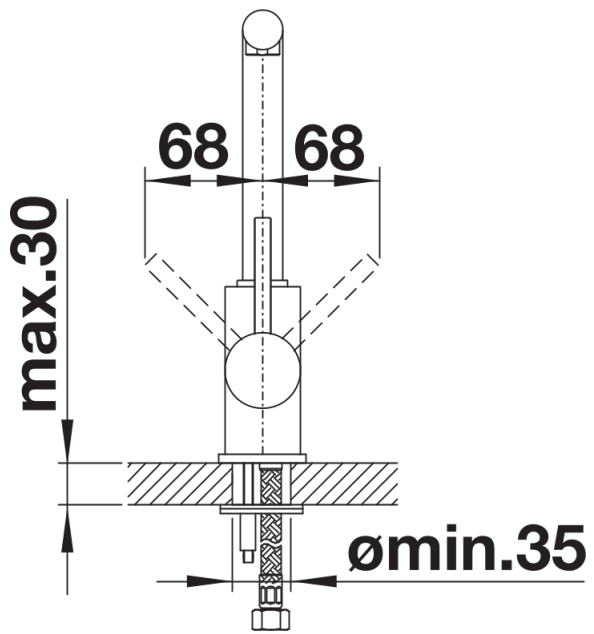

Product information sheet MILA

Item no. 526657

Benefits

- Slender body with a straight-lined spout
- Stylish black matt surface finish
- Stylish L shaped spout
- For the easy filling of tall pots and vases

Colours

Available colours:

black matt

Special colours black matt

Scope of supply

- Ø 35 mm tap hole required
- Flexible connector pipes, 700 mm long and 3/8" nut
- Requires balanced high pressure supply only, minimum 1.0 bar
- Fit metal stabilising bracket if required, item number 513383

Details

Swivel range

Side view