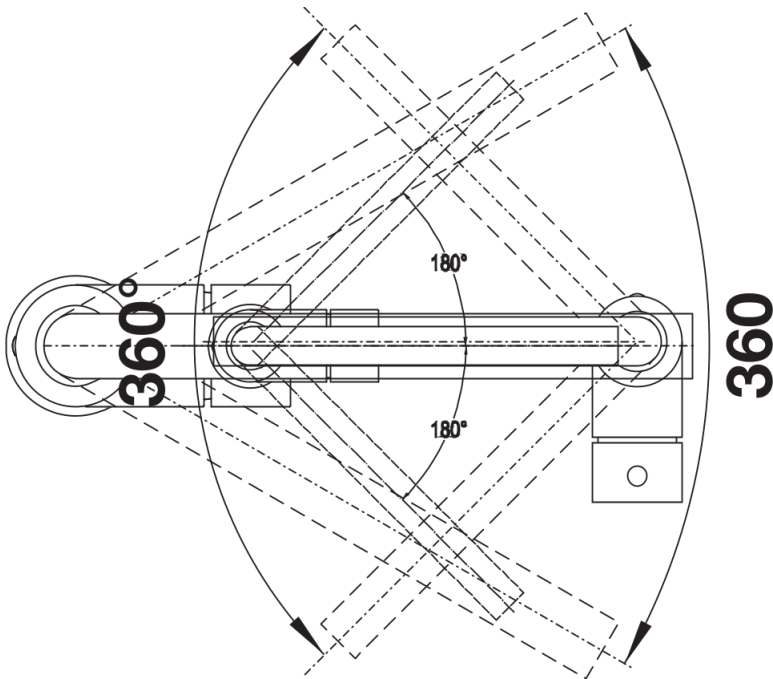

Product information sheet MILA

Item no. 526657

Benefits

- Slender body with a straight-lined spout
- Stylish black matt surface finish
- Stylish L shaped spout
- For the easy filling of tall pots and vases

Colours

Available colours:

black matt

Special colours black matt

Scope of supply

- Ø 35 mm tap hole required
- Flexible connector pipes, 700 mm long and 3/8" nut
- Requires balanced high pressure supply only, minimum 1.0 bar
- Fit metal stabilising bracket if required, item number 513383

Details

Swivel range

Side view