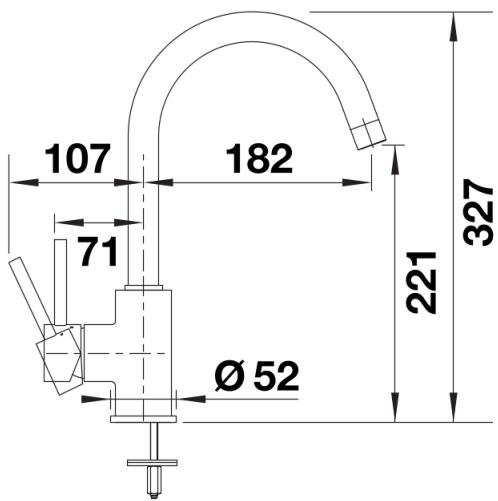

Product information sheet MIDA

Item no. 526649

Benefits

- Gently rounded spout on a slender body
- Black matt surface finish to precisely match the surroundings
- For the easy filling of tall pots and vases

Colours

Available colours:

black matt

Special colours black matt

Scope of supply

- Ø 35 mm tap hole required
- Flexible connector pipes, 700 mm long and 3/8" nut
- Requires balanced high pressure supply only, minimum 1.0 bar
- Fit metal stabilising bracket if required, item number 513383

Details

Swivel range

Side view