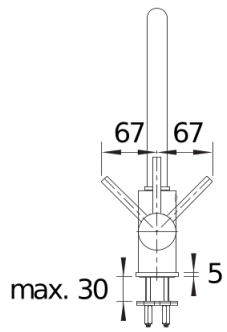

Colours

Available colours:

black matt

Special colours black matt

Scope of supply

- Ø 35 mm tap hole required
- Flexible connector pipes, 700 mm long and 3/8" nut
- Requires balanced high pressure supply only, minimum 1.0 bar
- Fit metal stabilising bracket if required, item number 513383

Details

Swivel range

Side view