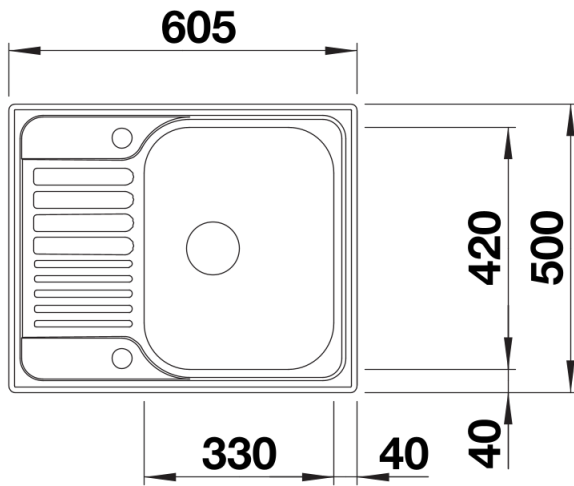

Details

Top view

Cut-out