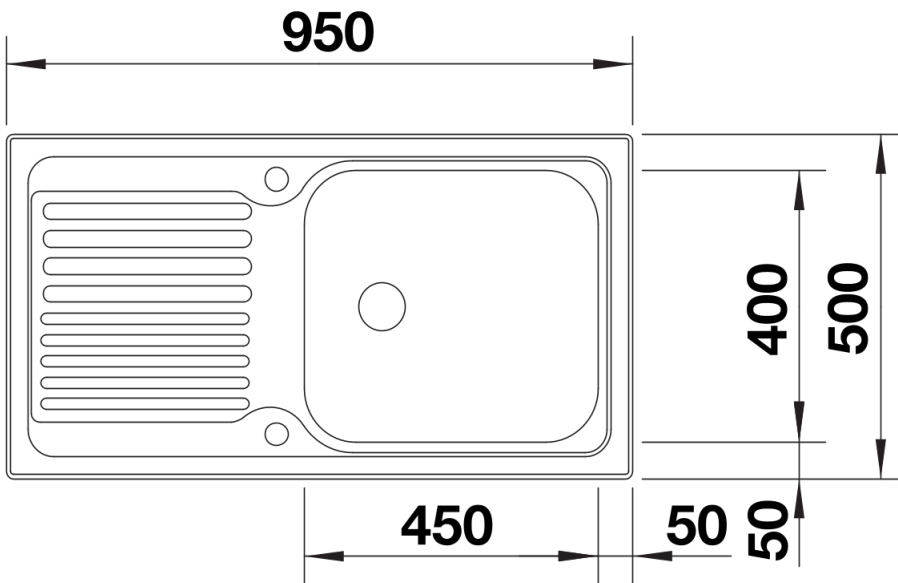

Product information sheet TIPO XL 6 S

Item no. 456454

Benefits

- Especially large and deep bowl size
- Draining area with clear shapes
- Can be installed reversibly
- With 3 1/2" stainless steel basket strainer

Scope of supply

- Waste fitting kit
- 3 ½" basket strainer

Details

Top view

Cut-out

Front view

Side view