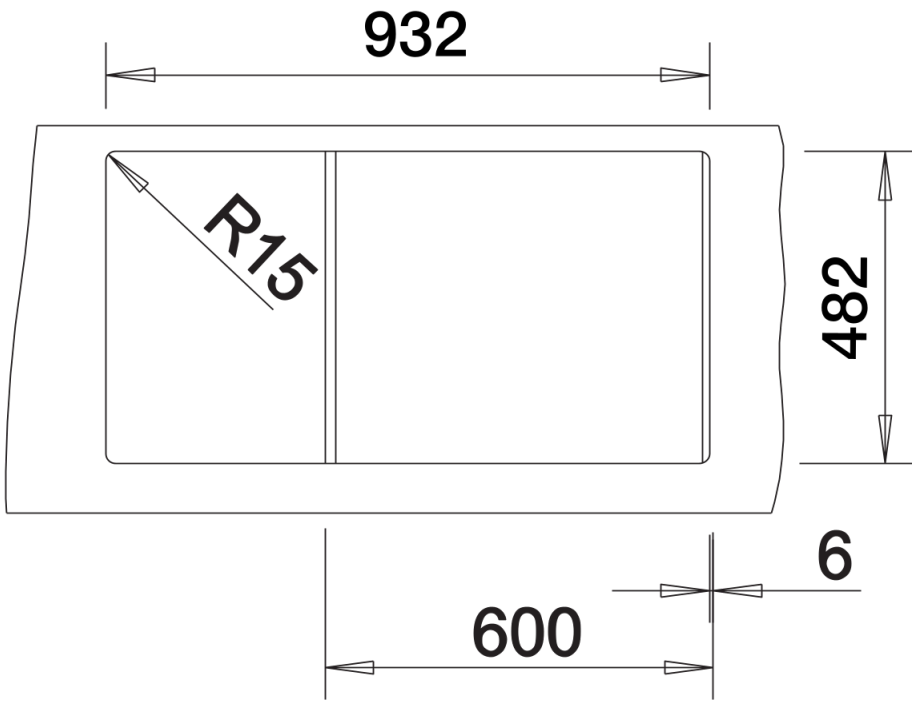

Product information sheet TIPO XL 6 S

Item no. 456454

Benefits

- Especially large and deep bowl size
- Draining area with clear shapes
- Can be installed reversibly
- With 3 1/2" stainless steel basket strainer

Scope of supply

- Waste fitting kit
- 3 ½" basket strainer

Details

Top view

Cut-out

Front view

Side view