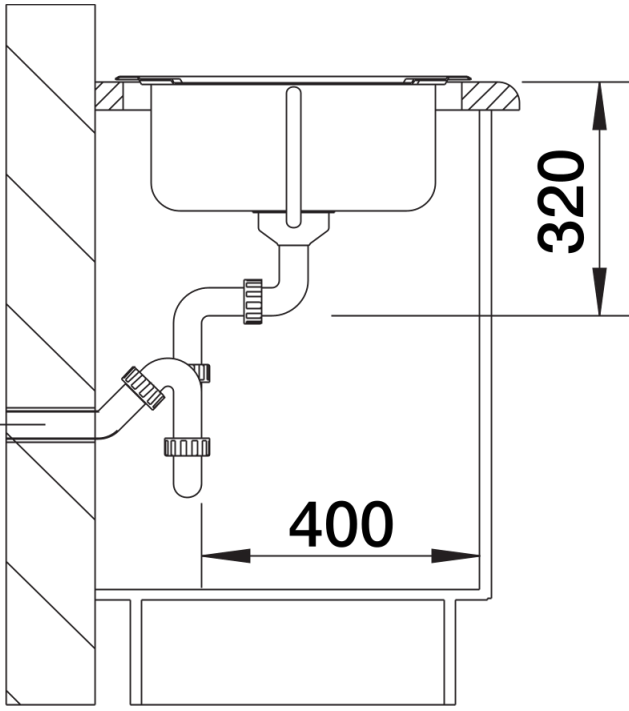

Product information sheet TIPO XL 6 S

Item no. 456454

Benefits

- Especially large and deep bowl size
- Draining area with clear shapes
- Can be installed reversibly
- With 3 1/2" stainless steel basket strainer

Scope of supply

- Waste fitting kit
- 3 ½" basket strainer

Details

Top view

Cut-out

Front view

Side view