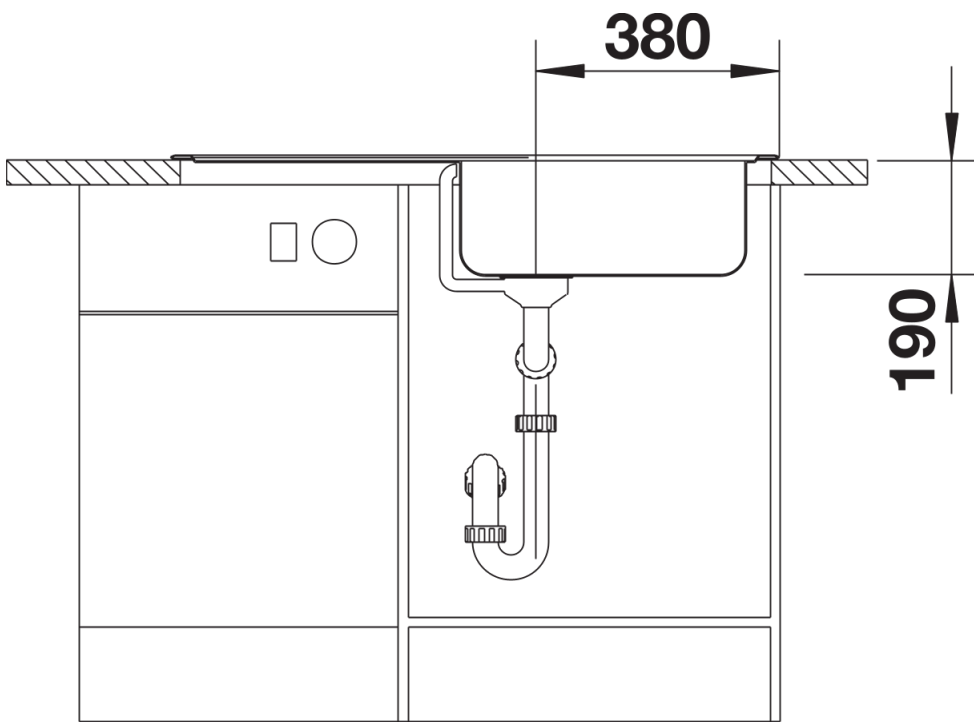

Product information sheet TIPO XL 6 S

Item no. 456454

Benefits

- Especially large and deep bowl size
- Draining area with clear shapes
- Can be installed reversibly
- With 3 1/2" stainless steel basket strainer

Scope of supply

- Waste fitting kit
- 3 ½" basket strainer

Details

Top view

Cut-out

Front view

Side view