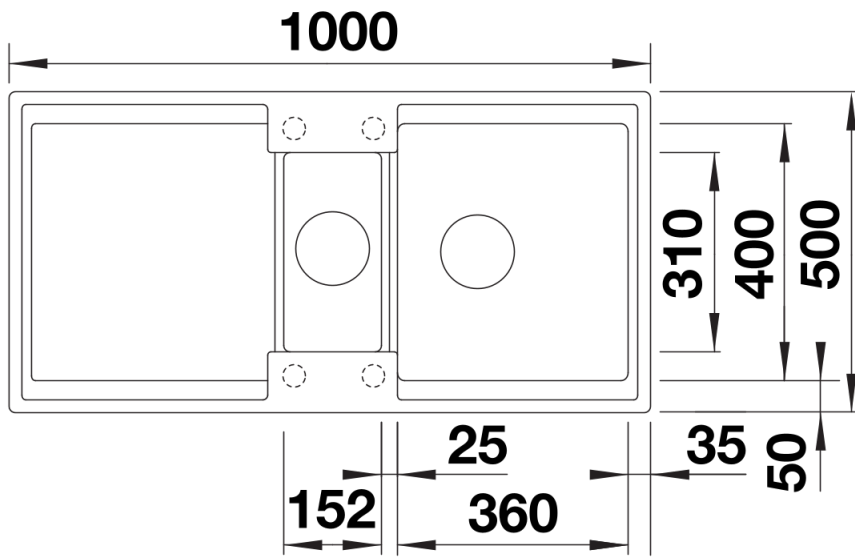

Product information sheet ADIRA 6 S

Item no. 527603

Benefits

- Modern sink in beautiful Silgranit colours with extended functionality
- High level of comfort due to large bowl and elegant draining board
- The multi-functional ADIRA grid is included and can be used to create a top level on either the bowl or the drainer
- Colander fits elegantly into the half bowl and is great for preparing tasks. It can also be stored in SELECT II bins in the base cabinet
- Can be installed reversibly

Colours

SILGRANIT rock grey

Available colours:

- black
- anthracite
- rock grey
- volcano grey
- white
- soft white
- tartufo
- coffee

Planning information

- Cut out size: 980 x 480 x R15

Scope of supply

- Foldable ADIRA grid
- multi-functional plastic colander
- waste kit with space saving pipe
- 2 x 3 ½" InFino basket strainer with rotary switch remote control for the main bowl

202242 - Foldable ADIRA Grid

202243 - Colander

Details

Top view

Cut-out

Front view

Side view