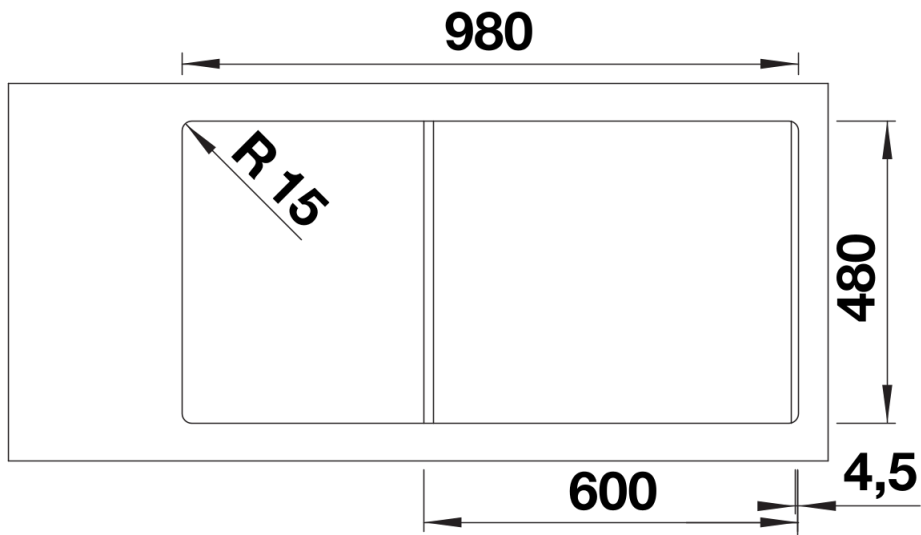

Product information sheet ADIRA 6 S

Item no. 527603

Benefits

- Modern sink in beautiful Silgranit colours with extended functionality
- High level of comfort due to large bowl and elegant draining board
- The multi-functional ADIRA grid is included and can be used to create a top level on either the bowl or the drainer
- Colander fits elegantly into the half bowl and is great for preparing tasks. It can also be stored in SELECT II bins in the base cabinet
- Can be installed reversibly

Colours

SILGRANIT rock grey

Available colours:

- black
- anthracite
- rock grey
- volcano grey
- white
- soft white
- tartufo
- coffee

Planning information

- Cut out size: 980 x 480 x R15

Scope of supply

- Foldable ADIRA grid
- multi-functional plastic colander
- waste kit with space saving pipe
- 2 x 3 ½" InFino basket strainer with rotary switch remote control for the main bowl

202242 - Foldable ADIRA Grid

202243 - Colander

Details

Top view

Cut-out

Front view

Side view