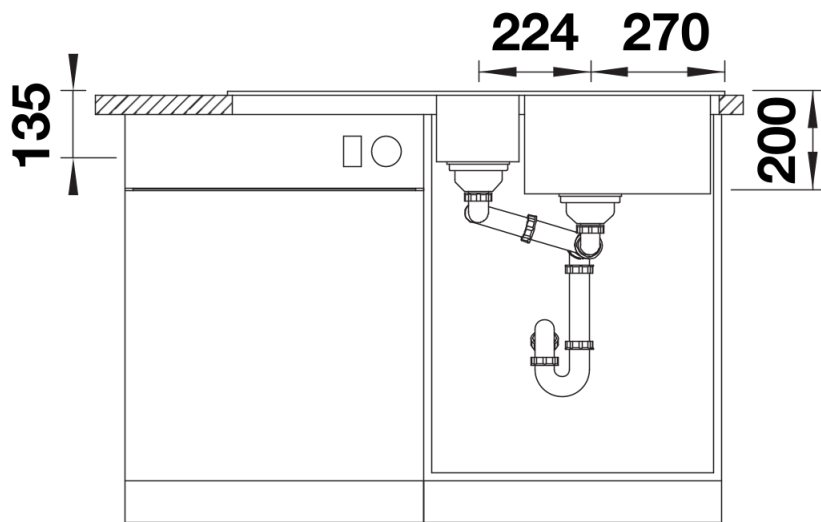

Product information sheet ADIRA 6 S

Item no. 527603

Benefits

- Modern sink in beautiful Silgranit colours with extended functionality
- High level of comfort due to large bowl and elegant draining board
- The multi-functional ADIRA grid is included and can be used to create a top level on either the bowl or the drainer
- Colander fits elegantly into the half bowl and is great for preparing tasks. It can also be stored in SELECT II bins in the base cabinet
- Can be installed reversibly

Colours

SILGRANIT rock grey

Available colours:

- black
- anthracite
- rock grey
- volcano grey
- white
- soft white
- tartufo
- coffee

Planning information

- Cut out size: 980 x 480 x R15

Scope of supply

- Foldable ADIRA grid
- multi-functional plastic colander
- waste kit with space saving pipe
- 2 x 3 ½" InFino basket strainer with rotary switch remote control for the main bowl

202242 - Foldable ADIRA Grid

202243 - Colander

Details

Top view

Cut-out

Front view

Side view