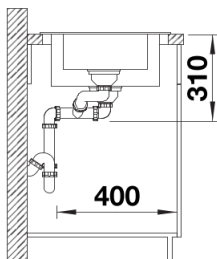

Colours

SILGRANIT rock grey

Available colours:

- black
- anthracite
- rock grey
- volcano grey
- white
- soft white
- tartufo
- coffee

Planning information

- Cut out size: 980 x 480 x R15

Scope of supply

- Foldable ADIRA grid
- multi-functional plastic colander
- waste kit with space saving pipe
- 2 x 3 ½" InFino basket strainer with rotary switch remote control for the main bowl

202242 - Foldable ADIRA Grid

202243 - Colander

Details

Top view

Cut-out

Front view

Side view