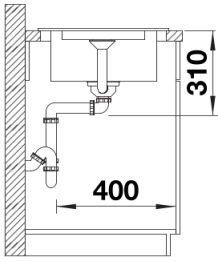

Colours

Available colours:

black
anthracite
rock grey
volcano grey
white
soft white
tartufo
coffee

SILGRANIT rock grey

Planning information

- Cut outside: 760 x 480 x R15

Scope of supply

- Foldable ADIRA grid
- waste kit with space-saving pipe
- 3 ½" InFino basket strainer with drain remote control

202242 - Foldable ADIRA Grid

Details

Top view

Cut-out

Front view

Side view