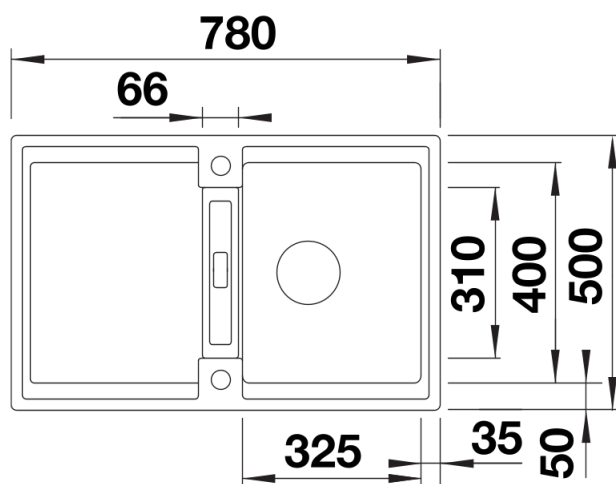

Colours

Available colours:

black
anthracite
rock grey
volcano grey
white
soft white
tartufo
coffee

SILGRANIT rock grey

Planning information

- Cut outside: 760 x 480 x R15

Scope of supply

- Foldable ADIRA grid
- waste kit with space-saving pipe
- 3 ½" InFino basket strainer with drain remote control

202242 - Foldable ADIRA Grid

Details

Top view

Cut-out

Front view

Side view