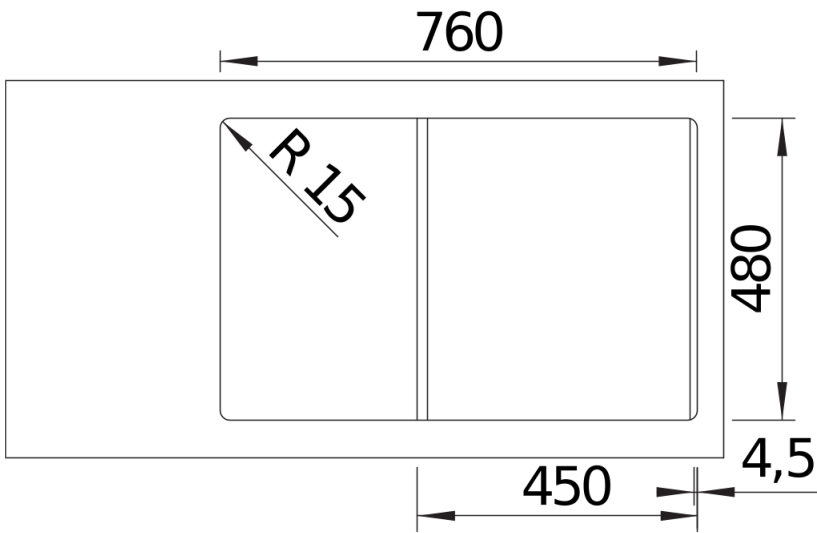

Colours

Available colours:

black
anthracite
rock grey
volcano grey
white
soft white
tartufo
coffee

SILGRANIT rock grey

Planning information

- Cut outside: 760 x 480 x R15

Scope of supply

- Foldable ADIRA grid
- waste kit with space-saving pipe
- 3 ½" InFino basket strainer with drain remote control

202242 - Foldable ADIRA Grid

Details

Top view

Cut-out

Front view

Side view