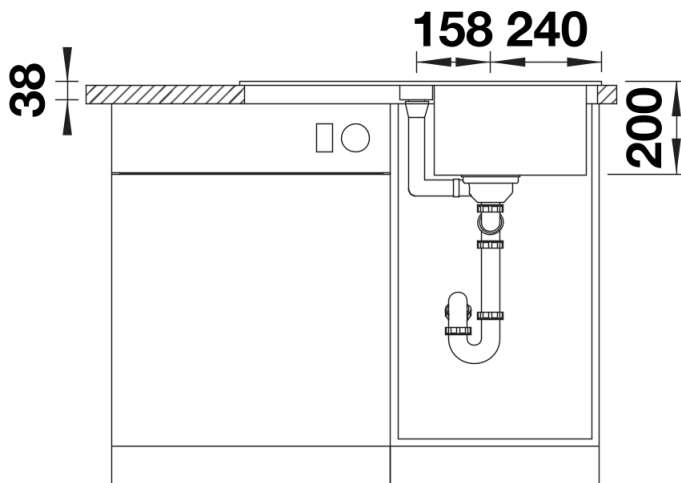

Colours

Available colours:

black
anthracite
rock grey
volcano grey
white
soft white
tartufo
coffee

SILGRANIT rock grey

Planning information

- Cut outside: 760 x 480 x R15

Scope of supply

- Foldable ADIRA grid
- waste kit with space-saving pipe
- 3 ½" InFino basket strainer with drain remote control

202242 - Foldable ADIRA Grid

Details

Top view

Cut-out

Front view

Side view