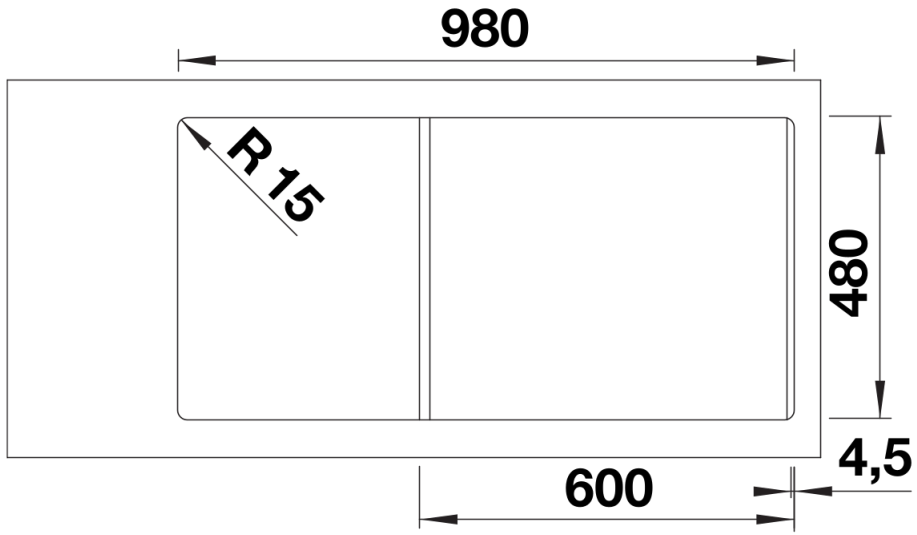

Colours

SILGRANIT anthracite

Available colours:

black
anthracite
rock grey
volcano grey
white
soft white
tartufo
coffee

Planning information

- Cut out size: 980 x 480 x R15

Scope of supply

- Foldable ADIRA grid
- waste kit with space-saving pipe. 3 ½" InFino basket strainer with drain remote control

202242 - Foldable ADIRA Grid

Details

Top view

Cut-out

Front view

Side view