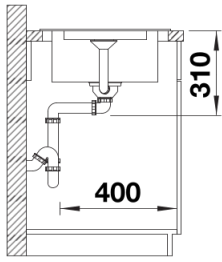

Colours

SILGRANIT anthracite

Available colours:

black
anthracite
rock grey
volcano grey
white
soft white
tartufo
coffee

Planning information

- Cut out size: 980 x 480 x R15

Scope of supply

- Foldable ADIRA grid
- waste kit with space-saving pipe. 3 ½" InFino basket strainer with drain remote control

202242 - Foldable ADIRA Grid

Details

Top view

Cut-out

Front view

Side view