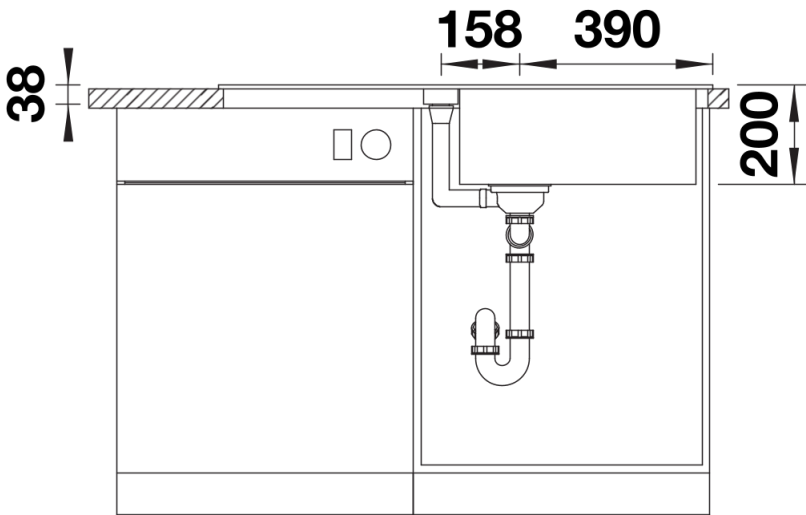

Colours

SILGRANIT anthracite

Available colours:

black
anthracite
rock grey
volcano grey
white
soft white
tartufo
coffee

Planning information

- Cut out size: 980 x 480 x R15

Scope of supply

- Foldable ADIRA grid
- waste kit with space-saving pipe. 3 ½" InFino basket strainer with drain remote control

202242 - Foldable ADIRA Grid

Details

Top view

Cut-out

Front view

Side view