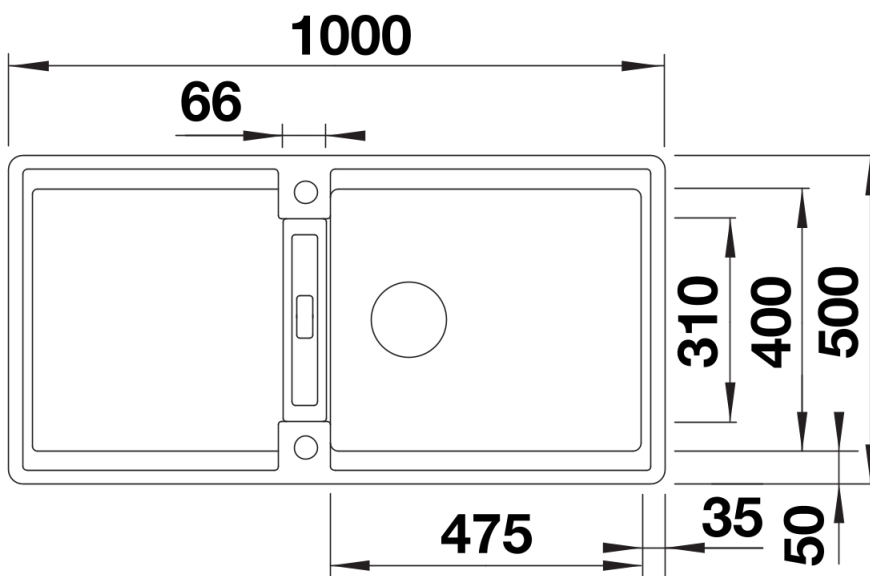

Colours

SILGRANIT anthracite

Available colours:

black
anthracite
rock grey
volcano grey
white
soft white
tartufo
coffee

Planning information

- Cut out size: 980 x 480 x R15

Scope of supply

- Foldable ADIRA grid
- waste kit with space-saving pipe. 3 ½" InFino basket strainer with drain remote control

202242 - Foldable ADIRA Grid

Details

Top view

Cut-out

Front view

Side view