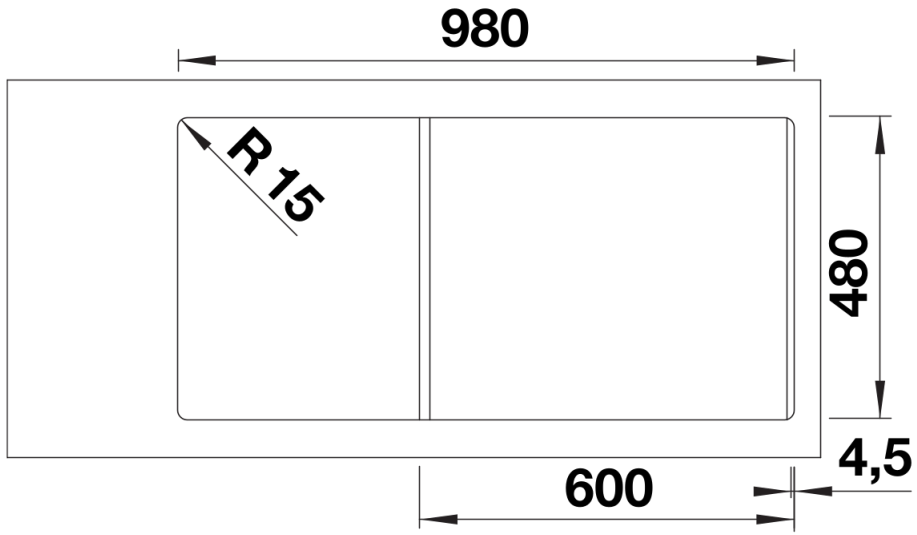

Colours

SILGRANIT rock grey

Available colours:

black
anthracite
rock grey
volcano grey
white
soft white
tartufo
coffee

Planning information

- Cut out size: 980 x 480 x R15

Scope of supply

- Foldable ADIRA grid
- waste kit with space-saving pipe. 3 ½" InFino basket strainer with drain remote control

202242 - Foldable ADIRA Grid

Details

Top view

Cut-out

Front view

Side view