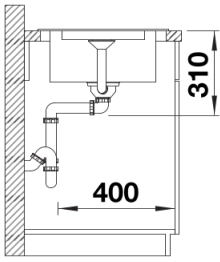

Colours

SILGRANIT rock grey

Available colours:

black
anthracite
rock grey
volcano grey
white
soft white
tartufo
coffee

Planning information

- Cut out size: 980 x 480 x R15

Scope of supply

- Foldable ADIRA grid
- waste kit with space-saving pipe. 3 ½" InFino basket strainer with drain remote control

202242 - Foldable ADIRA Grid

Details

Top view

Cut-out

Front view

Side view