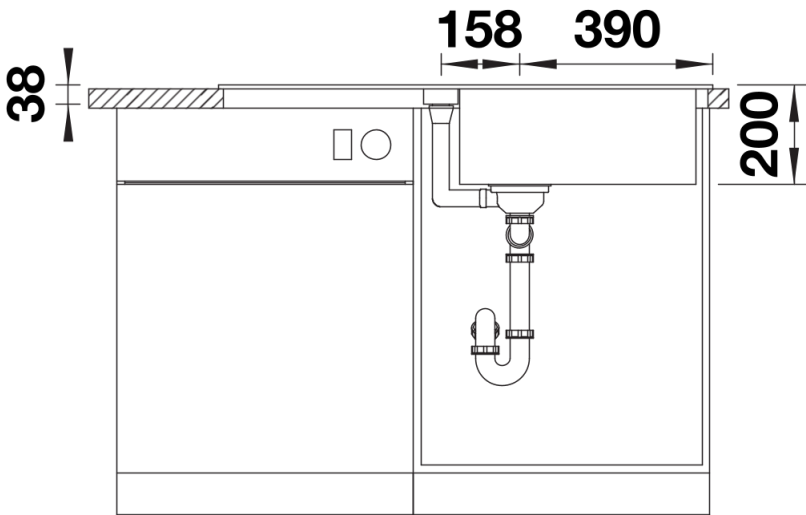

Colours

SILGRANIT rock grey

Available colours:

black
anthracite
rock grey
volcano grey
white
soft white
tartufo
coffee

Planning information

- Cut out size: 980 x 480 x R15

Scope of supply

- Foldable ADIRA grid
- waste kit with space-saving pipe. 3 ½" InFino basket strainer with drain remote control

202242 - Foldable ADIRA Grid

Details

Top view

Cut-out

Front view

Side view