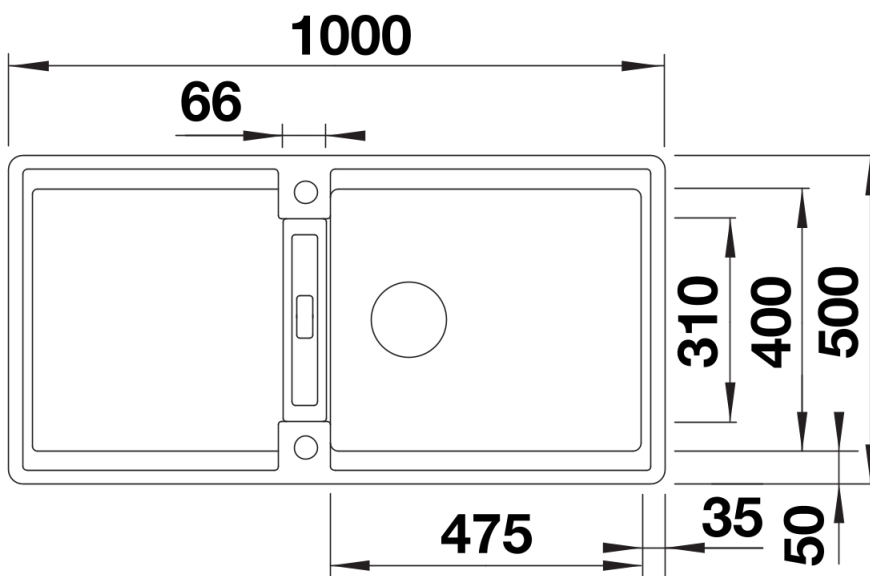

Colours

SILGRANIT rock grey

Available colours:

black
anthracite
rock grey
volcano grey
white
soft white
tartufo
coffee

Planning information

- Cut out size: 980 x 480 x R15

Scope of supply

- Foldable ADIRA grid
- waste kit with space-saving pipe. 3 ½" InFino basket strainer with drain remote control

202242 - Foldable ADIRA Grid

Details

Top view

Cut-out

Front view

Side view