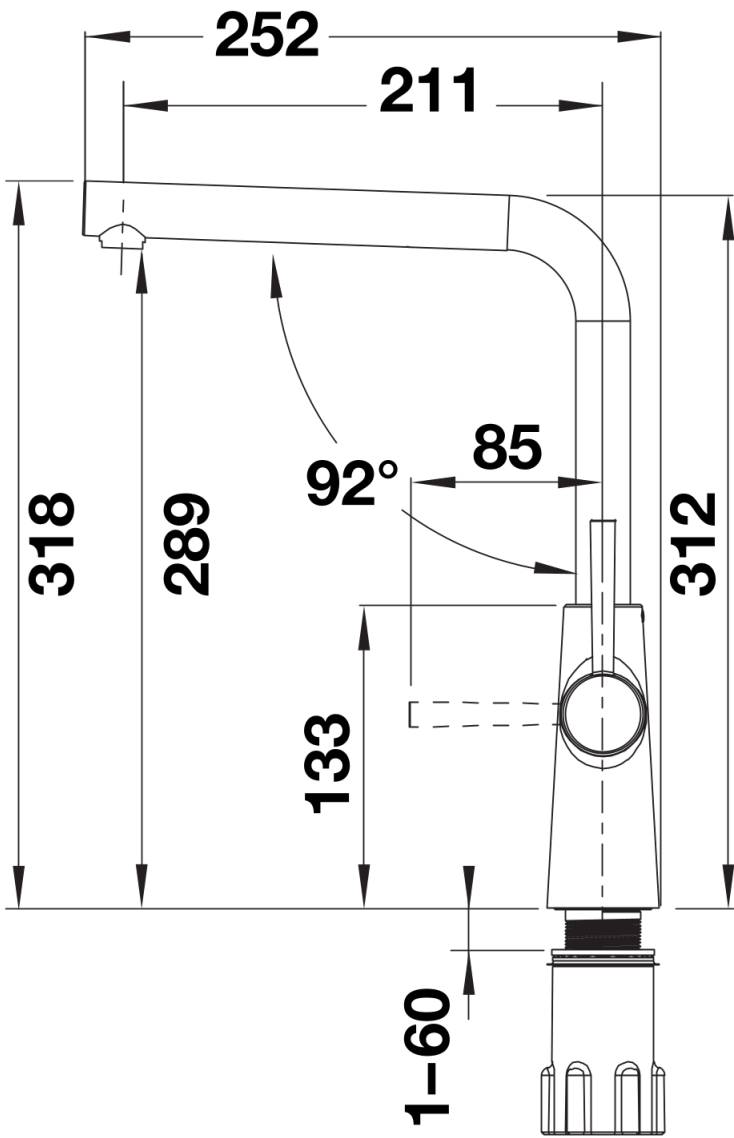

## Scope of supply

---

- Ø 35 mm tap hole required
- Flexible connector pipes, 700 mm long and ½" nut
- Suitable for low pressure gravity and pressure systems max 5.0 bar, minimum 0.3 bar
- Fit metal stabilising bracket if required, item number 513383

## Swivel range

Side view