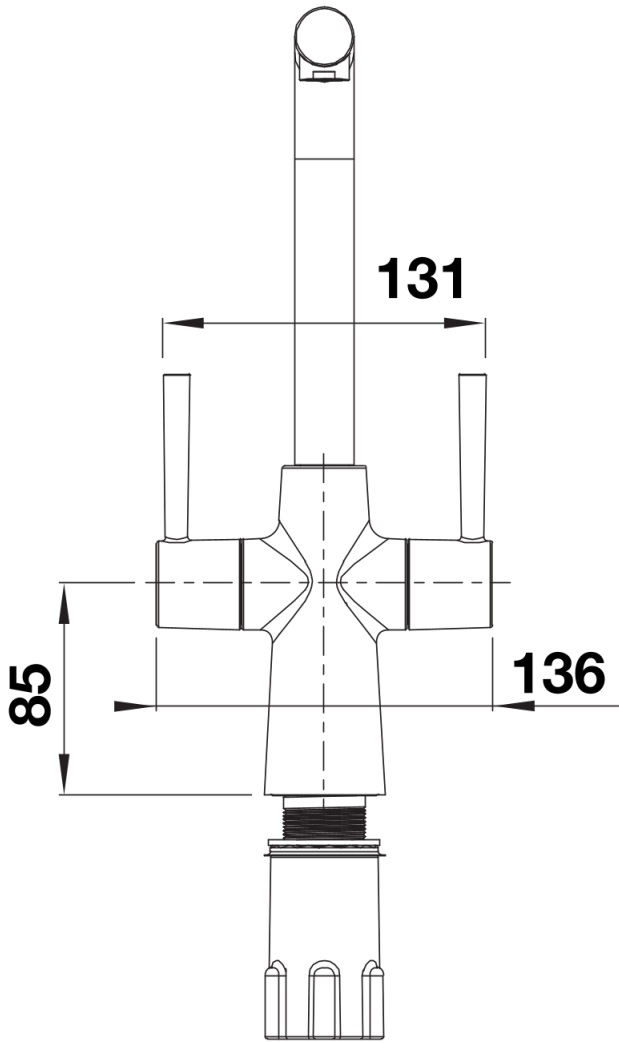

## Scope of supply

---

- Ø 35 mm tap hole required
- Flexible connector pipes, 700 mm long and ½" nut
- Suitable for low pressure gravity and pressure systems max 5.0 bar, minimum 0.3 bar
- Fit metal stabilising bracket if required, item number 513383

## Swivel range

Side view