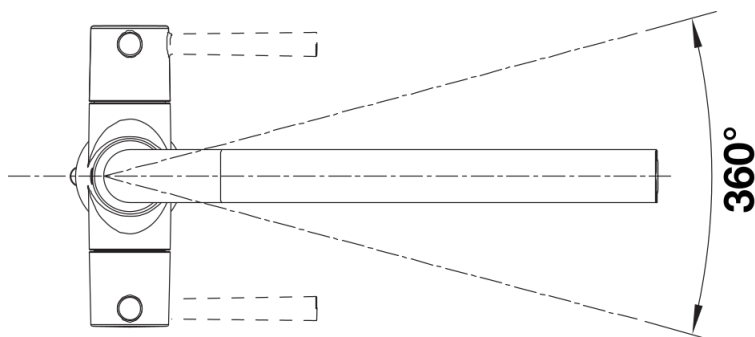

## Scope of supply

---

- Ø 35 mm tap hole required
- Flexible connector pipes, 700 mm long and ½" nut
- Suitable for low pressure gravity and pressure systems max 5.0 bar, minimum 0.3 bar
- Fit metal stabilising bracket if required, item number 513383

## Swivel range

Side view