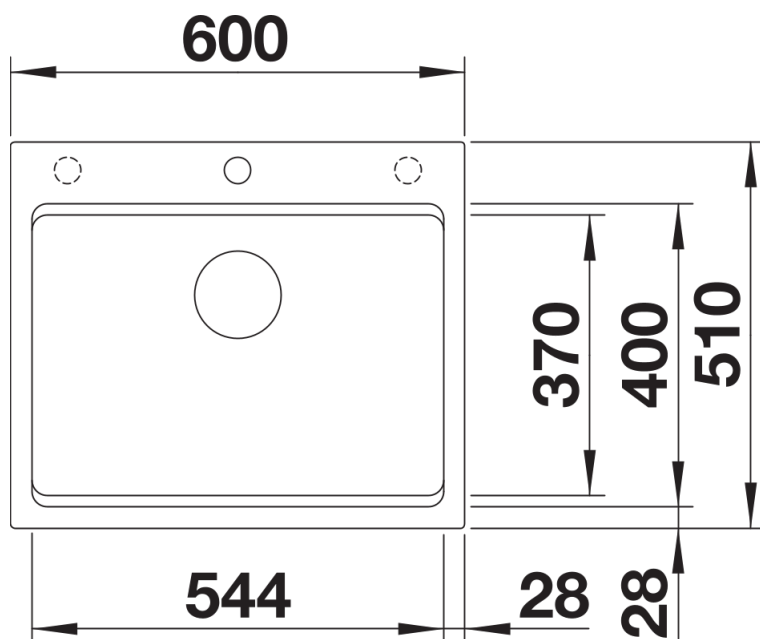

## Scope of supply

---

- 2 x ETAGON rails in stainless steel

234164 - 2 x ETAGON rails

## Details

---

Top view

Cut-out

Front view

Side view