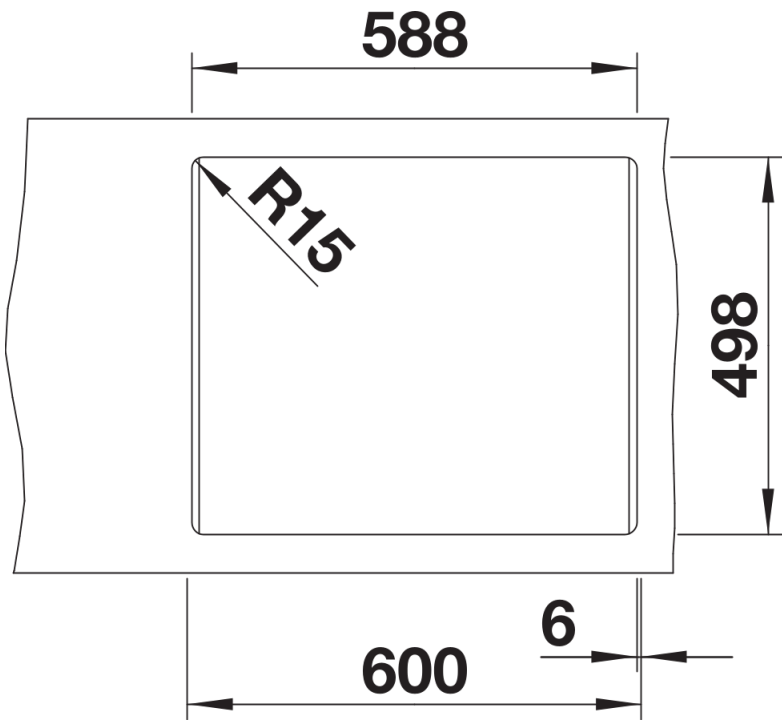

## Scope of supply

---

- 2 x ETAGON rails in stainless steel

234164 - 2 x ETAGON rails

## Details

---

Top view

Cut-out

Front view

Side view