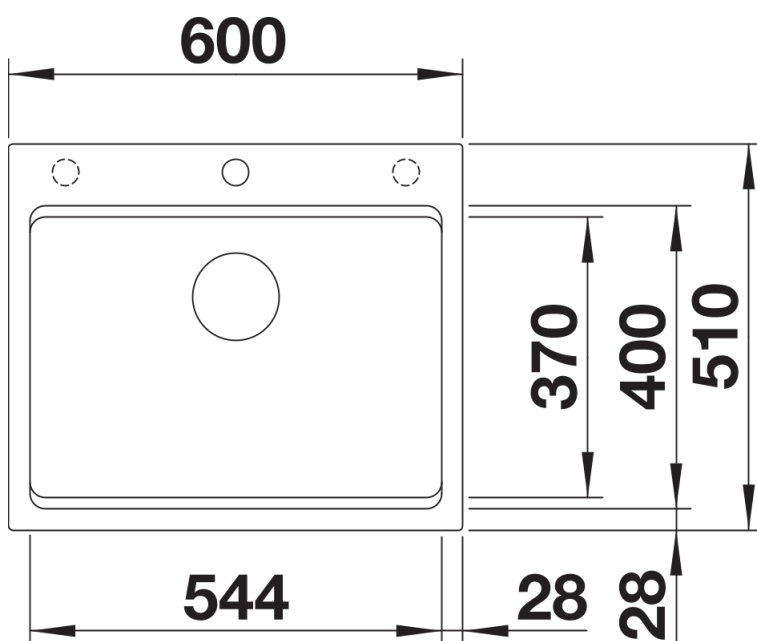

Scope of supply

- 2 x ETAGON rails in stainless steel

234164 - 2 x ETAGON rails

Details

Top view

Cut-out

Front view

Side view