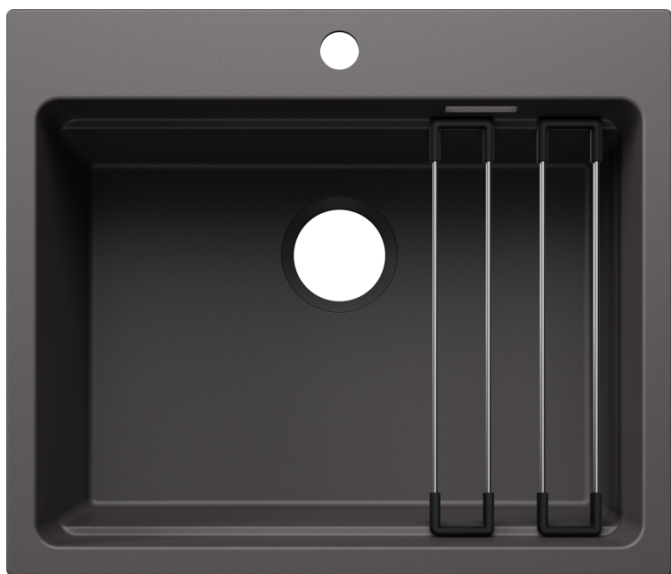

Product information sheet ETAGON 6 for Coloured Components

Item no. 527750

Benefits

- Create perfect colour harmony by choosing a Coloured Components InFino set (ordered separately) to match the tap finish
- Multifunctional bowl design for smooth multitasking
- Gain separate working levels with the clever ETAGON rails
- Fill cookware without having to hold or rest pans in a wet sink
- Soak baking trays while still using the top half of the bowl
- Pair with a BLANCO UNIT drinks system to effortlessly fill pots and glasses using the ETAGON rails

Colours

Available colours:

black
anthracite
rock grey
volcano grey
white
soft white
tartufo
coffee

SILGRANIT rock grey

Planning information

- InFino basket strainer and waste components must be ordered separately

Scope of supply

- 2 x ETAGON rails in stainless steel

234164 - 2 x ETAGON rails

Details

Top view

Cut-out

Front view

Side view