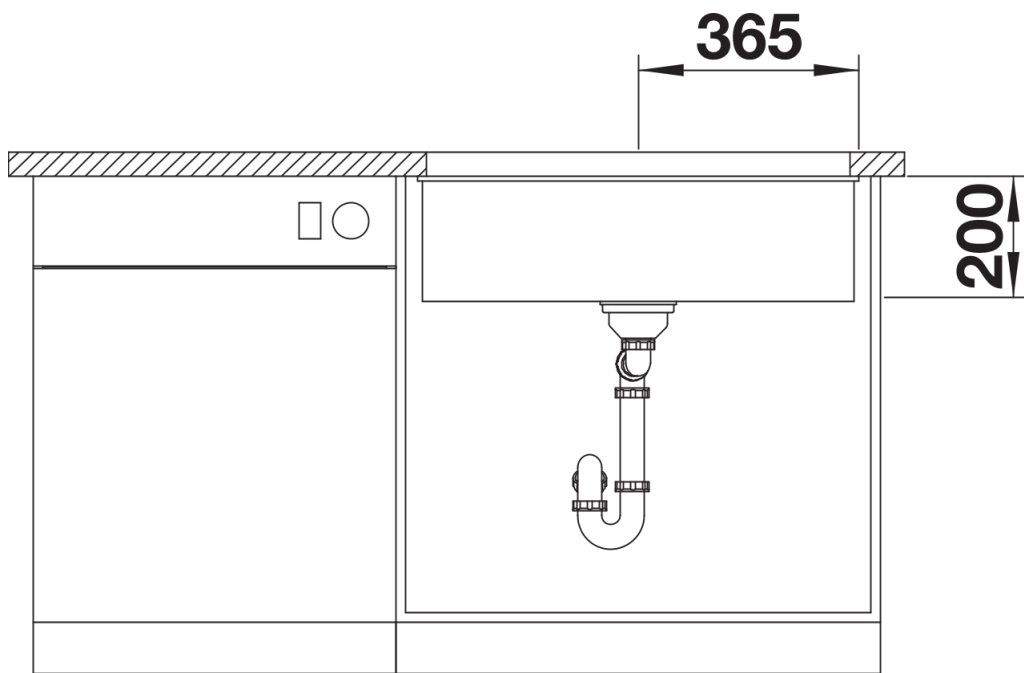

Scope of supply

- With ETAGON rails in stainless steel
- waste fitting with space-saving pipe
- 3 ½" InFino basket strainer

234164 - 2 x ETAGON rails

Details

Top view

Cut-out

Front view

Side view