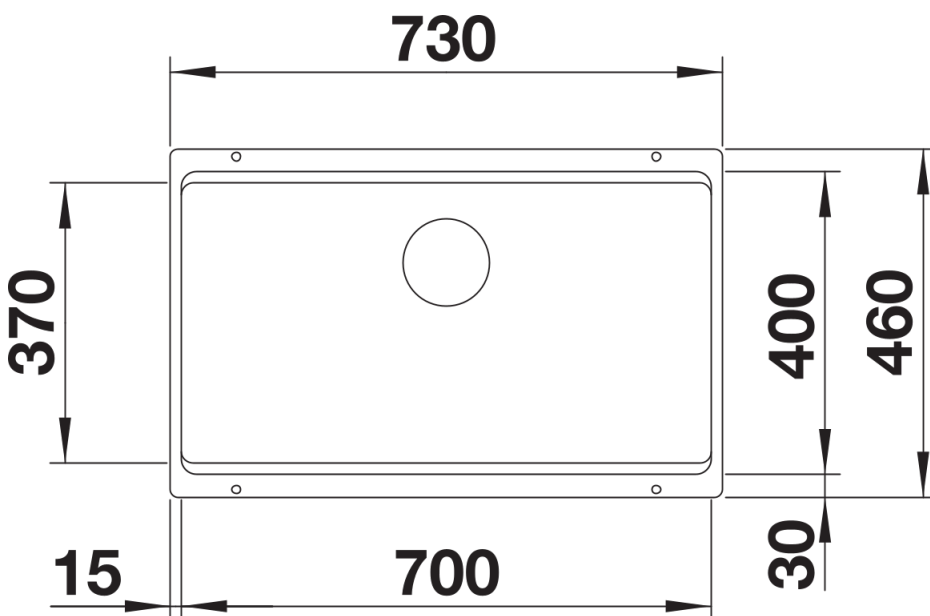

Scope of supply

- With ETAGON rails in stainless steel
- waste fitting with space-saving pipe
- 3 ½" InFino basket strainer

234164 - 2 x ETAGON rails

Details

Top view

Cut-out

Front view

Side view