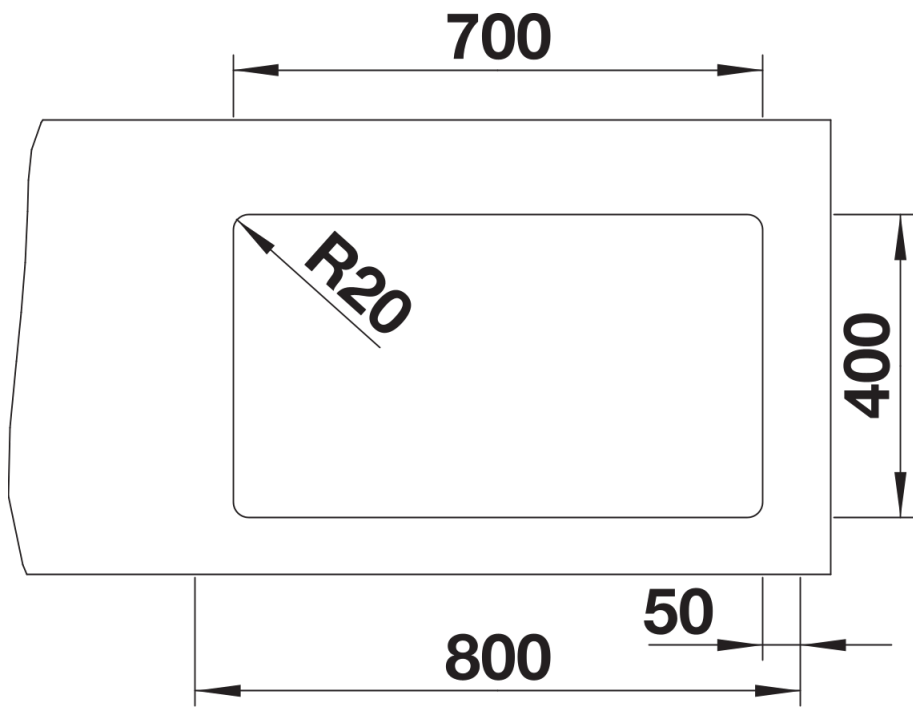

Scope of supply

- With ETAGON rails in stainless steel
- waste fitting with space-saving pipe
- 3 ½" InFino basket strainer

234164 - 2 x ETAGON rails

Details

Top view

Cut-out

Front view

Side view