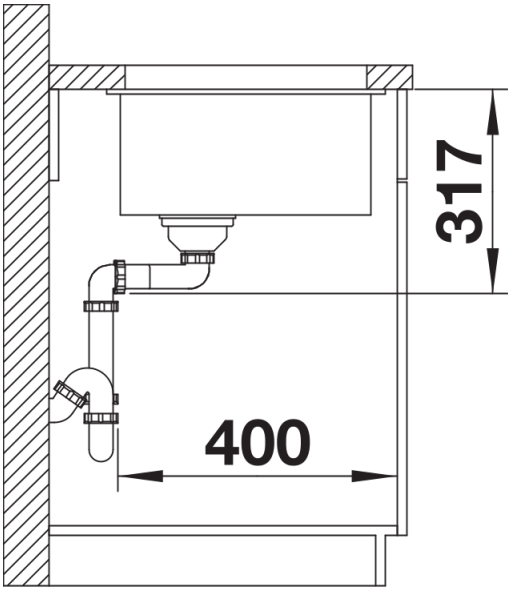

Scope of supply

- With ETAGON rails in stainless steel
- waste fitting with space-saving pipe
- 3 ½" InFino basket strainer

234164 - 2 x ETAGON rails

Details

Top view

Cut-out

Front view

Side view