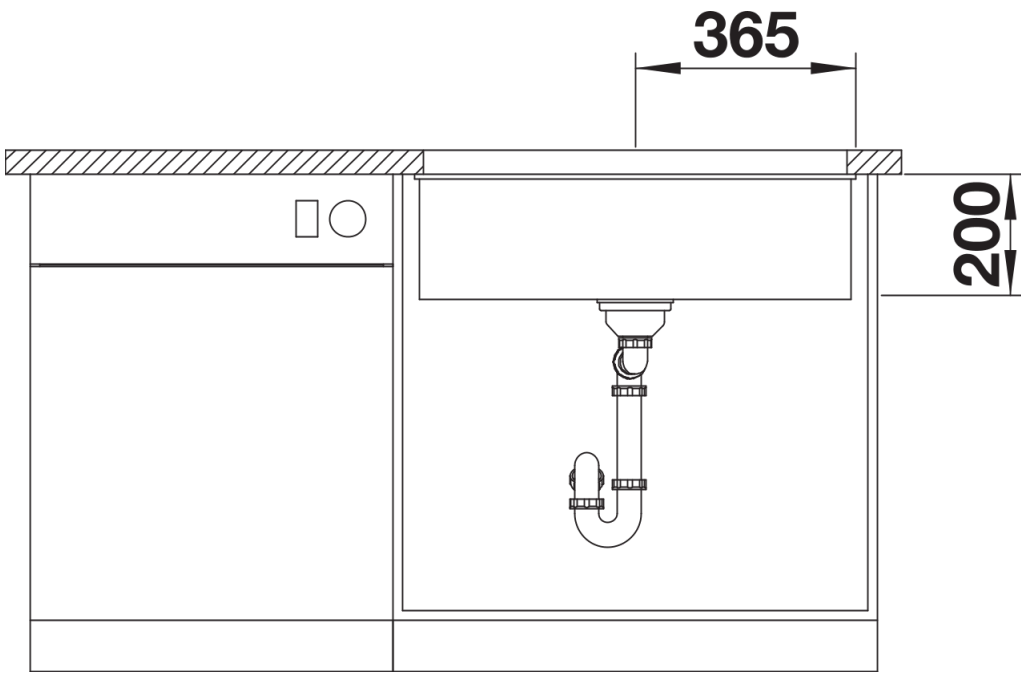

## Scope of supply

---

- With ETAGON rails in stainless steel
- waste fitting with space-saving pipe
- 3 ½" InFino basket strainer

234164 - 2 x ETAGON rails

## Details

---

Top view

Cut-out

Front view

Side view