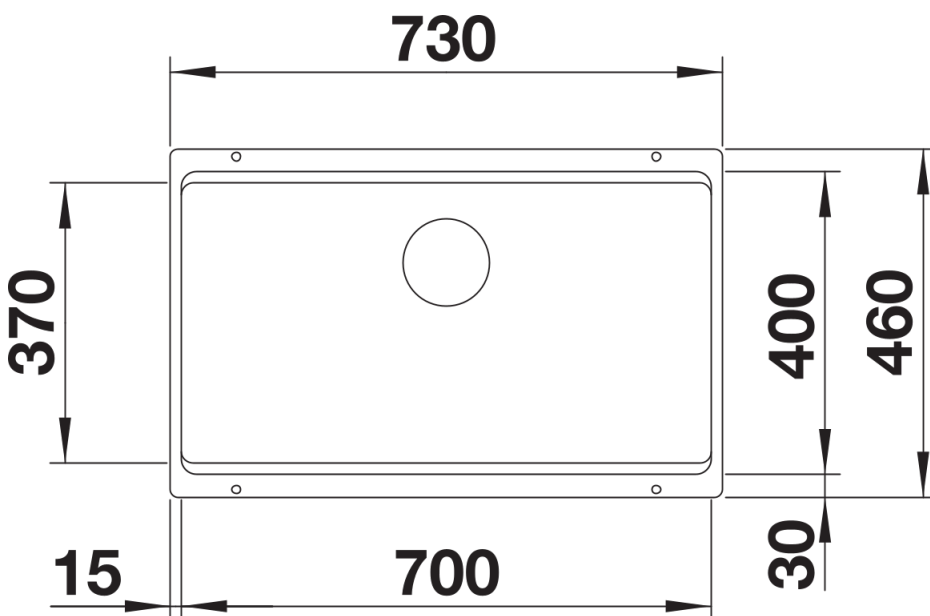

## Scope of supply

---

- With ETAGON rails in stainless steel
- waste fitting with space-saving pipe
- 3 ½" InFino basket strainer

234164 - 2 x ETAGON rails

## Details

---

Top view

Cut-out

Front view

Side view