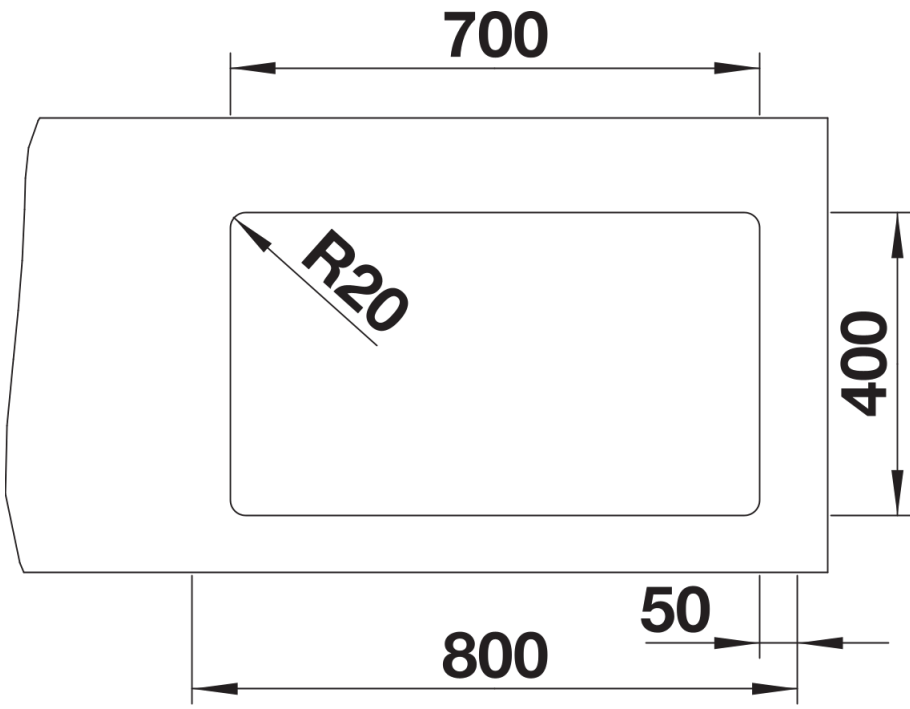

## Scope of supply

---

- With ETAGON rails in stainless steel
- waste fitting with space-saving pipe
- 3 ½" InFino basket strainer

234164 - 2 x ETAGON rails

## Details

---

Top view

Cut-out

Front view

Side view