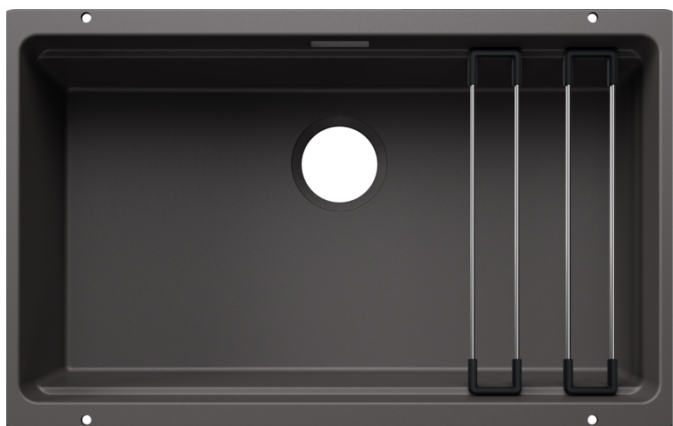

## Product information sheet ETAGON 700-U for Coloured Components

Item no. 527766

### Benefits

---

- Create perfect colour harmony by choosing a Coloured Components InFino set (ordered separately) to match the tap finish
- Multifunctional bowl design for smooth multitasking
- Gain separate working levels with the clever ETAGON rails
- Soak baking trays while still using the top half of the bowl
- Pair with a BLANCO UNIT drinks system to effortlessly fill pots and glasses using the ETAGON rails

## Colours

---

Available colours:

black  
anthracite  
rock grey  
volcano grey  
white  
soft white  
tartufo  
coffee

SILGRANIT rock grey