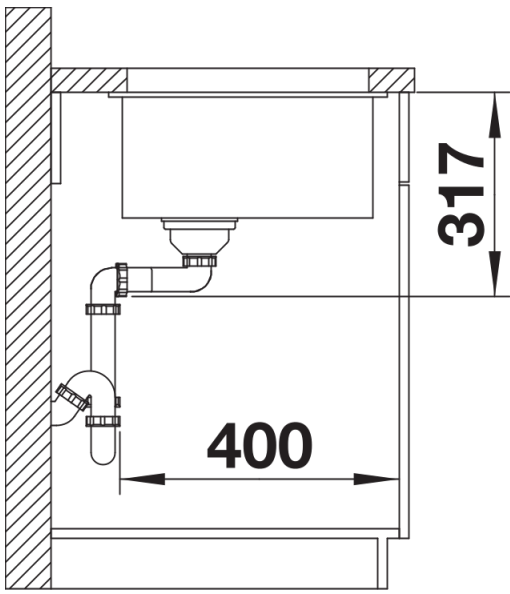

## Scope of supply

---

- With ETAGON rails in stainless steel
- waste fitting with space-saving pipe
- 3 ½" InFino basket strainer

234164 - 2 x ETAGON rails

## Details

---

Top view

Cut-out

Front view

Side view