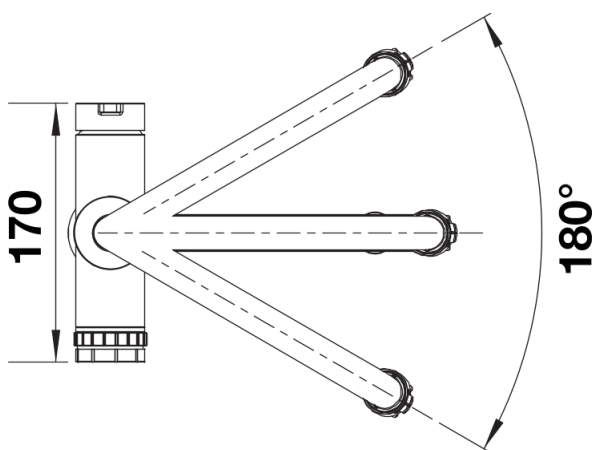

Colours

Available colours:
brushed stainless steel

solid brushed stainless steel

Scope of supply

- Scale wheel with touch control to select refined filtered water options
- Two outlets for mains water and filtered water options
- Surface colour options available in solid stainless steel, black matt, satin gold and satin dark steel
- Solid stainless steel tap and spring
- Two-jet shower for mixed water with magnetic holder
- Separate outlets for refined water and mixed water from a combined arm
- Rotary wheels to select water type and volume. Start water flow with touch sensor
- Ø 35 mm tap hole required
- Stabilising plate to increase the stability of the tap when fitted in stainless steel sinks
- Requires balanced high pressure supply only, minimum 1.0 bar

Details

Swivel range

Side view