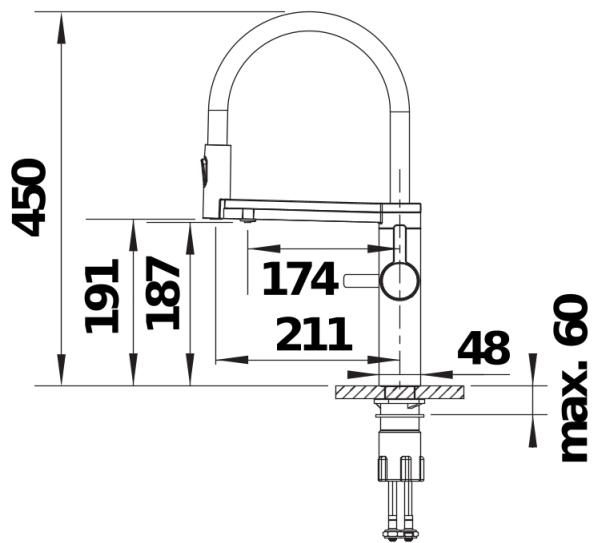

Colours

Available colours:
brushed stainless steel

solid brushed stainless steel

Scope of supply

- Scale wheel with touch control to select refined filtered water options
- Two outlets for mains water and filtered water options
- Surface colour options available in solid stainless steel, black matt, satin gold and satin dark steel
- Solid stainless steel tap and spring
- Two-jet shower for mixed water with magnetic holder
- Separate outlets for refined water and mixed water from a combined arm
- Rotary wheels to select water type and volume. Start water flow with touch sensor
- Ø 35 mm tap hole required
- Stabilising plate to increase the stability of the tap when fitted in stainless steel sinks
- Requires balanced high pressure supply only, minimum 1.0 bar

Details

Swivel range

Side view