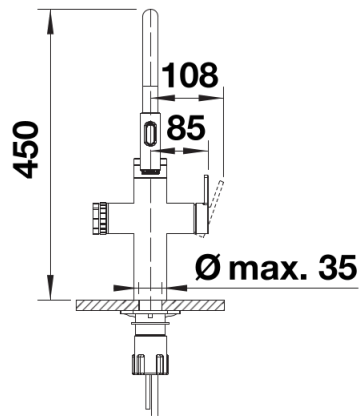

Colours

Available colours:
brushed stainless steel

solid brushed stainless steel

Scope of supply

- Scale wheel with touch control to select refined filtered water options
- Two outlets for mains water and filtered water options
- Surface colour options available in solid stainless steel, black matt, satin gold and satin dark steel
- Solid stainless steel tap and spring
- Two-jet shower for mixed water with magnetic holder
- Separate outlets for refined water and mixed water from a combined arm
- Rotary wheels to select water type and volume. Start water flow with touch sensor
- Ø 35 mm tap hole required
- Stabilising plate to increase the stability of the tap when fitted in stainless steel sinks
- Requires balanced high pressure supply only, minimum 1.0 bar

Details

Swivel range

Side view