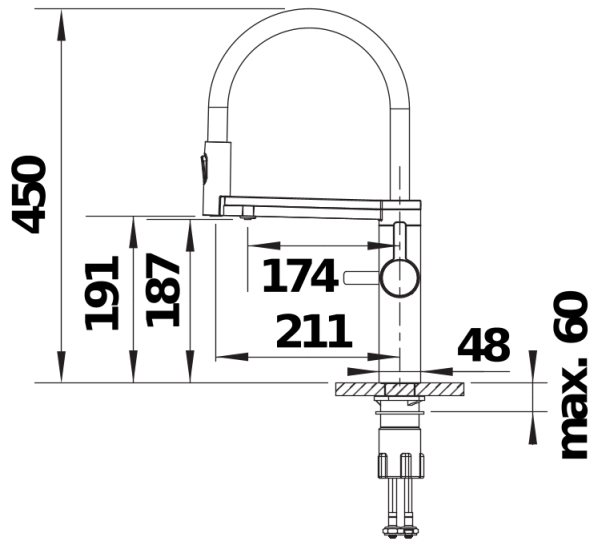

Colours

PVD satin platinum

Available colours:

satin gold

satin dark steel

satin platinum

Scope of supply

- Two outlets for mains water and filtered water options
- Rotary wheels to select water type and volume. Start water flow with touch sensor
- Ø 35 mm tap hole required
- 180° swivel spout
- Stabilising plate to increase the stability of the tap when fitted in stainless steel sinks
- Requires balanced high pressure supply only, minimum 1.0 bar

Details

Swivel range

Side view