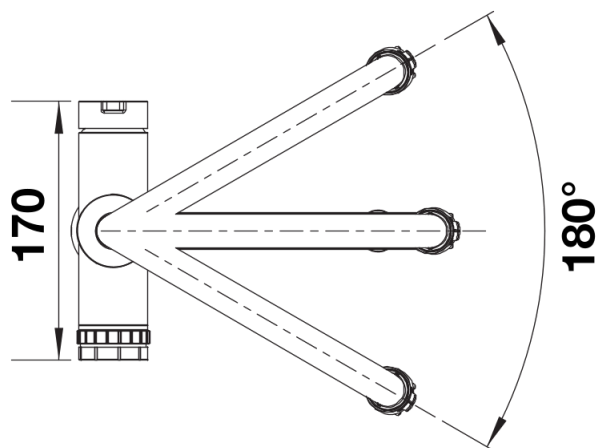

Colours

PVD satin platinum

Available colours:

satin gold

satin dark steel

satin platinum

Scope of supply

- Two outlets for mains water and filtered water options
- Rotary wheels to select water type and volume. Start water flow with touch sensor
- Ø 35 mm tap hole required
- 180° swivel spout
- Stabilising plate to increase the stability of the tap when fitted in stainless steel sinks
- Requires balanced high pressure supply only, minimum 1.0 bar

Details

Swivel range

Side view