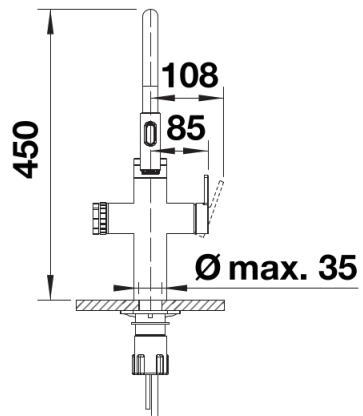

Colours

PVD satin platinum

Available colours:

satin gold

satin dark steel

satin platinum

Scope of supply

- Two outlets for mains water and filtered water options
- Rotary wheels to select water type and volume. Start water flow with touch sensor
- Ø 35 mm tap hole required
- 180° swivel spout
- Stabilising plate to increase the stability of the tap when fitted in stainless steel sinks
- Requires balanced high pressure supply only, minimum 1.0 bar

Details

Swivel range

Side view