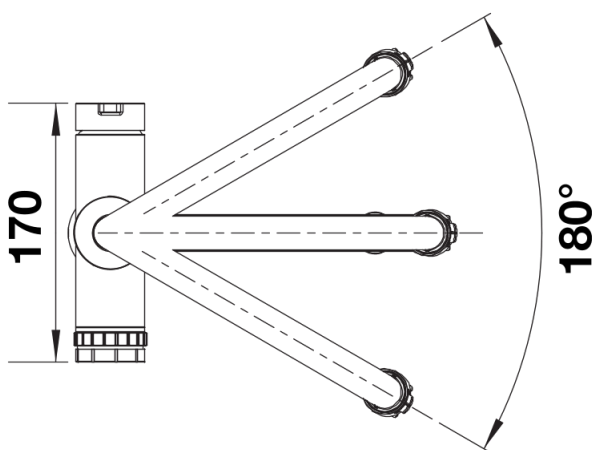

Colours

Available colours:
black matt

Special colours black matt

Scope of supply

- Scale wheel with touch control to select refined filtered water options
- Two outlets for mains water and filtered water options
- Surface colour options available in solid stainless steel, black matt, satin gold and satin dark steel
- Solid stainless steel tap and spring
- Two-jet shower for mixed water with magnetic holder
- Separate outlets for refined water and mixed water from a combined arm
- Rotary wheels to select water type and volume. Start water flow with touch sensor
- Ø 35 mm tap hole required
- Stabilising plate to increase the stability of the tap when fitted in stainless steel sinks
- Requires balanced high pressure supply only, minimum 1.0 bar

Details

Swivel range

Side view