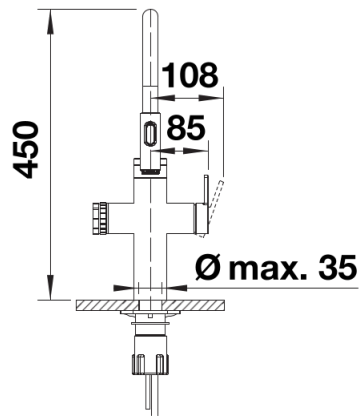

Colours

Available colours:
black matt

Special colours black matt

Scope of supply

- Scale wheel with touch control to select refined filtered water options
- Two outlets for mains water and filtered water options
- Surface colour options available in solid stainless steel, black matt, satin gold and satin dark steel
- Solid stainless steel tap and spring
- Two-jet shower for mixed water with magnetic holder
- Separate outlets for refined water and mixed water from a combined arm
- Rotary wheels to select water type and volume. Start water flow with touch sensor
- Ø 35 mm tap hole required
- Stabilising plate to increase the stability of the tap when fitted in stainless steel sinks
- Requires balanced high pressure supply only, minimum 1.0 bar

Details

Swivel range

Side view