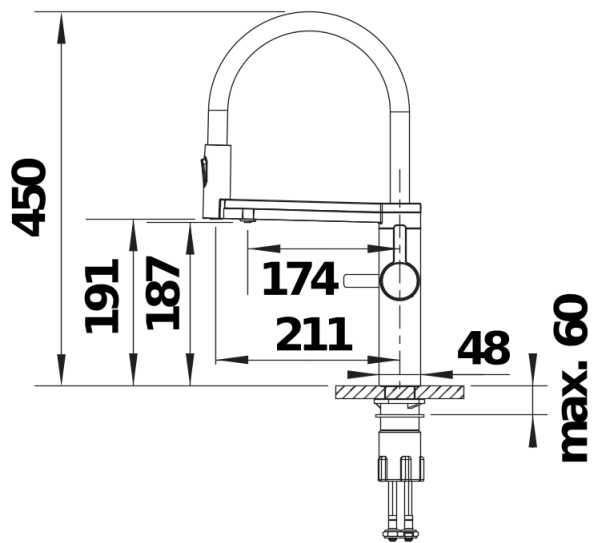

Colours

Available colours:
black matt

Special colours black matt

Scope of supply

- Scale wheel with touch control to select refined filtered water options
- Two outlets for mains water and filtered water options
- Surface colour options available in solid stainless steel, black matt, satin gold and satin dark steel
- Solid stainless steel tap and spring
- Two-jet shower for mixed water with magnetic holder
- Separate outlets for refined water and mixed water from a combined arm
- Rotary wheels to select water type and volume. Start water flow with touch sensor
- Ø 35 mm tap hole required
- Stabilising plate to increase the stability of the tap when fitted in stainless steel sinks
- Requires balanced high pressure supply only, minimum 1.0 bar

Details

Swivel range

Side view