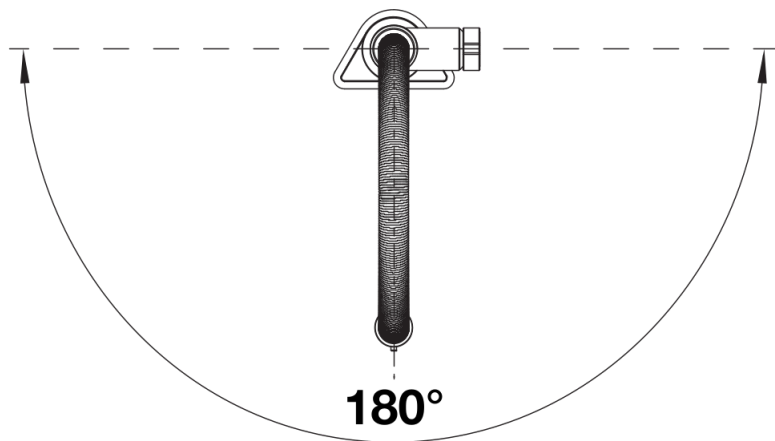

Product information sheet BLANCO CULINA-S II Mini

Item no. 527467

Benefits

- Elegant, cutting-edge semi-professional tap: an exquisite interior design element within many kitchen styles
- Great solution in combination with wall cabinets or smaller sinks
- Moveable, flexible spray hose for extra reach around the sink
- Easily switch to jet spray option for cleaning fruit and vegetables and clearing tough food debris
- Precise magnetic holder ensures convenient hose docking
- Spout swivels 180° for cleaning all areas of the sink

Colours

PVD PVD steel

Available colours:

PVD steel

satin dark steel

satin platinum

Scope of supply

- Easy and fast professional installation with BLANCOLock
- Ø 35 mm tap hole required
- Flexible connector pipes, 950 mm long and 3/8" nut
- Requires balanced high pressure supply only, minimum 1.0 bar
- Fit metal stabilising bracket if required, item number 513383

Details

Swivel range

Side view