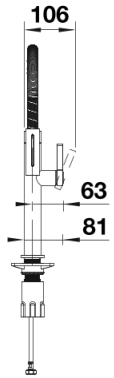

Product information sheet BLANCO CULINA-S II Mini

Item no. 527467

Benefits

- Elegant, cutting-edge semi-professional tap: an exquisite interior design element within many kitchen styles
- Great solution in combination with wall cabinets or smaller sinks
- Moveable, flexible spray hose for extra reach around the sink
- Easily switch to jet spray option for cleaning fruit and vegetables and clearing tough food debris
- Precise magnetic holder ensures convenient hose docking
- Spout swivels 180° for cleaning all areas of the sink

Colours

PVD PVD steel

Available colours:

PVD steel

satin dark steel

satin platinum

Scope of supply

- Easy and fast professional installation with BLANCOLock
- Ø 35 mm tap hole required
- Flexible connector pipes, 950 mm long and 3/8" nut
- Requires balanced high pressure supply only, minimum 1.0 bar
- Fit metal stabilising bracket if required, item number 513383

Details

Swivel range

Side view