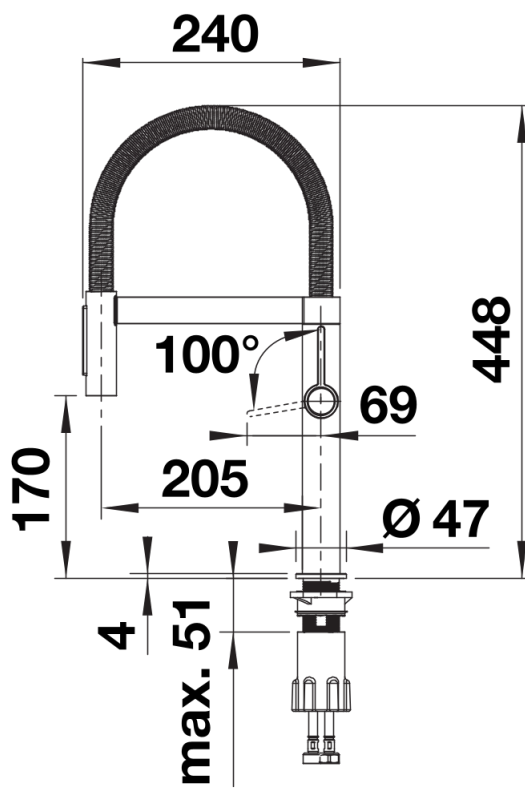

Colours

PVD PVD steel

Available colours:

PVD steel

satin dark steel

satin platinum

Scope of supply

- Easy and fast professional installation with BLANCOLock
- Ø 35 mm tap hole required
- Flexible connector pipes, 950 mm long and 3/8" nut
- Requires balanced high pressure supply only, minimum 1.0 bar
- Fit metal stabilising bracket if required, item number 513383

Details

Swivel range

Side view