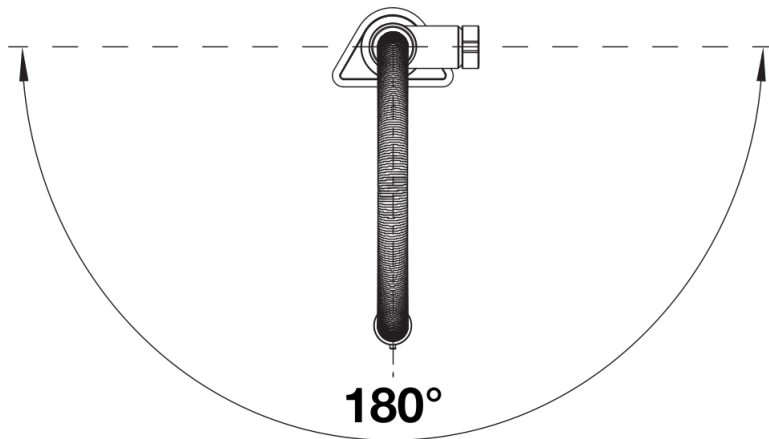

Product information sheet BLANCO CULINA-S II Mini

Item no. 527703

Benefits

- Elegant, cutting-edge semi-professional tap: an exquisite interior design element within many kitchen styles
- Great solution in combination with wall cabinets or smaller sinks
- Moveable, flexible spray hose for extra reach around the sink
- Easily switch to jet spray option for cleaning fruit and vegetables and clearing tough food debris
- Precise magnetic holder ensures convenient hose docking
- Spout swivels 180° for cleaning all areas of the sink

Colours

PVD satin platinum

Available colours:

PVD steel
satin dark steel
satin platinum

Scope of supply

- Easy and fast professional installation with BLANCO Lock
- Ø 35 mm tap hole required
- Flexible connector pipes, 950 mm long and 3/8" nut
- Requires balanced high pressure supply only, minimum 1.0 bar
- Fit metal stabilising bracket if required, item number 513383

Details

Swivel range

Side view