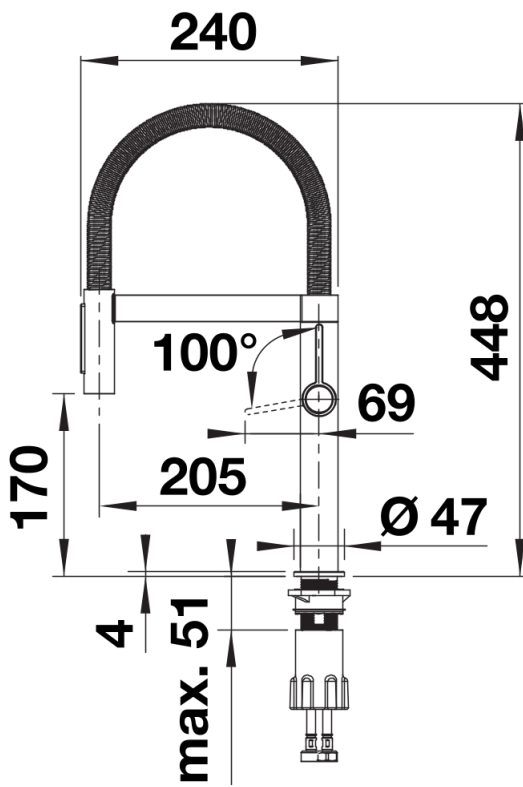

Colours

PVD satin platinum

Available colours:

PVD steel
satin dark steel
satin platinum

Scope of supply

- Easy and fast professional installation with BLANCO Lock
- Ø 35 mm tap hole required
- Flexible connector pipes, 950 mm long and 3/8" nut
- Requires balanced high pressure supply only, minimum 1.0 bar
- Fit metal stabilising bracket if required, item number 513383

Details

Swivel range

Side view