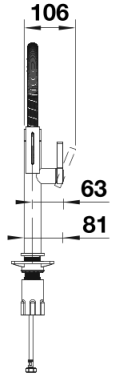

Product information sheet BLANCO CULINA-S II Mini

Item no. 527703

Benefits

- Elegant, cutting-edge semi-professional tap: an exquisite interior design element within many kitchen styles
- Great solution in combination with wall cabinets or smaller sinks
- Moveable, flexible spray hose for extra reach around the sink
- Easily switch to jet spray option for cleaning fruit and vegetables and clearing tough food debris
- Precise magnetic holder ensures convenient hose docking
- Spout swivels 180° for cleaning all areas of the sink

Colours

PVD satin platinum

Available colours:

PVD steel
satin dark steel
satin platinum

Scope of supply

- Easy and fast professional installation with BLANCO Lock
- Ø 35 mm tap hole required
- Flexible connector pipes, 950 mm long and 3/8" nut
- Requires balanced high pressure supply only, minimum 1.0 bar
- Fit metal stabilising bracket if required, item number 513383

Details

Swivel range

Side view