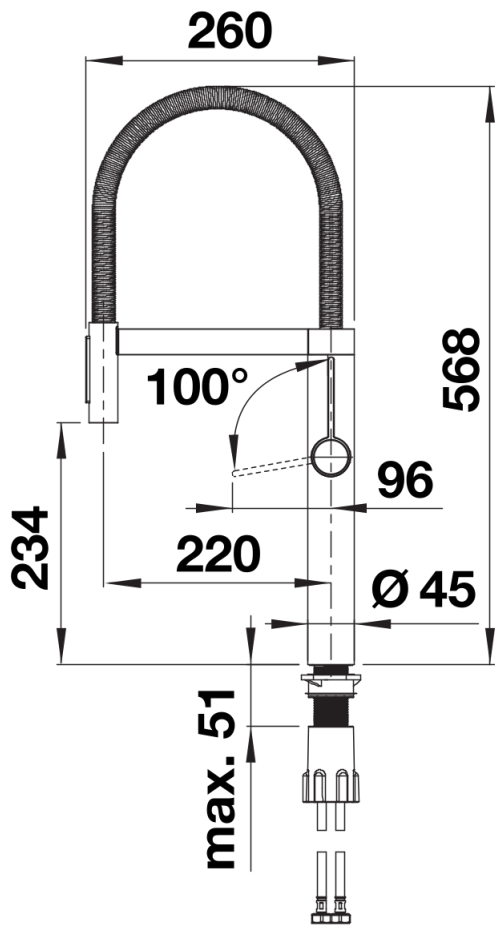

Colours

PVD satin platinum

Available colours:

PVD steel

satin dark steel

satin platinum

Scope of supply

- Easy and fast professional installation with BLANCOlock
- Ø 35 mm tap hole required
- Flexible connector pipes, 950 mm long and 3/8" nut
- Requires balanced high pressure supply only, minimum 1.0 bar
- Fit metal stabilising bracket if required, item number 513383

Details

Swivel range

Side view