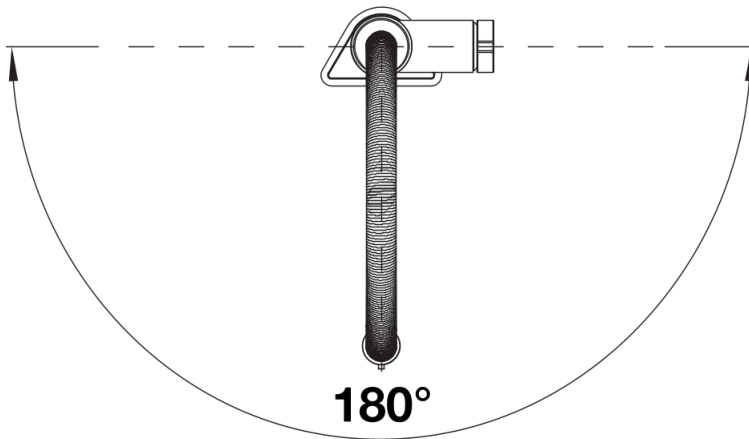

Product information sheet BLANCO CULINA-S II

Item no. 527702

Benefits

- Elegant, cutting-edge semi-professional tap: an exquisite interior design element within many kitchen styles
- Moveable, flexible spray hose for extra reach around the sink
- Easily switch to jet spray option for cleaning fruit and vegetables and clearing tough food debris
- Precise magnetic holder ensures convenient hose docking
- Spout swivels 180° for cleaning all areas of the sink

Colours

PVD satin platinum

Available colours:

PVD steel

satin dark steel

satin platinum

Scope of supply

- Easy and fast professional installation with BLANCOlock
- Ø 35 mm tap hole required
- Flexible connector pipes, 950 mm long and 3/8" nut
- Requires balanced high pressure supply only, minimum 1.0 bar
- Fit metal stabilising bracket if required, item number 513383

Details

Swivel range

Side view