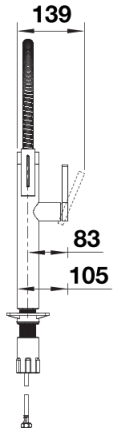

Product information sheet BLANCO CULINA-S II

Item no. 527702

Benefits

- Elegant, cutting-edge semi-professional tap: an exquisite interior design element within many kitchen styles
- Moveable, flexible spray hose for extra reach around the sink
- Easily switch to jet spray option for cleaning fruit and vegetables and clearing tough food debris
- Precise magnetic holder ensures convenient hose docking
- Spout swivels 180° for cleaning all areas of the sink

Colours

PVD satin platinum

Available colours:

PVD steel

satin dark steel

satin platinum

Scope of supply

- Easy and fast professional installation with BLANCOlock
- Ø 35 mm tap hole required
- Flexible connector pipes, 950 mm long and 3/8" nut
- Requires balanced high pressure supply only, minimum 1.0 bar
- Fit metal stabilising bracket if required, item number 513383

Details

Swivel range

Side view