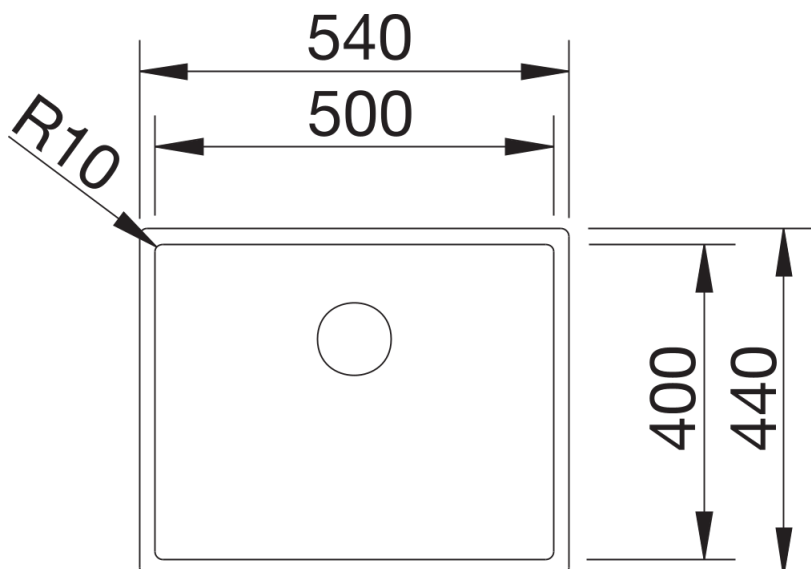

Product information sheet CLARON 500-U Durinox Dark Steel Edition

Item no. 527834

Benefits

- The CLARON family offers a striking minimalist sink design
- Dark steel: grey metallic shimmering surface is high-quality, pure non-coated stainless steel
- Highly resistant material that does not change in colour with UV exposure
- Easy to clean and less sensitive to scratches
- Tight corners for maximum bowl volume and surface utilisation
- In this edition, a seamlessly co-ordinated look with satin dark steel InFino strainer

Planning information

- Cut out size: Template provided

Scope of supply

- Waste and overflow fitting with space-saving pipe
- 3 ½" InFino basket strainer
- fixing kit

Details

Top view

Cut-out